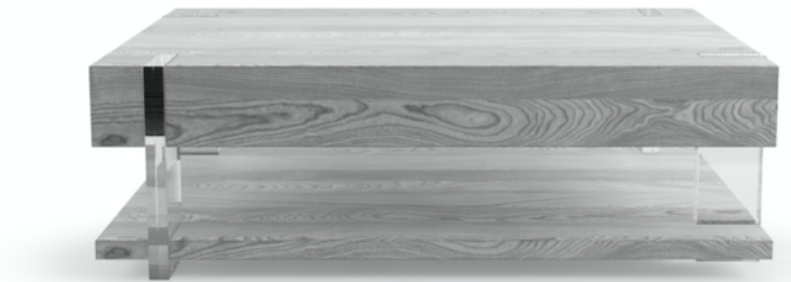

ORGANICCA

KUBO COFFEE TABLE

SPECS

47" L x 30" W x 16" H

acrylic legs: 1.5" thick

cedar wood

*custom sizes available

ORGANICCA