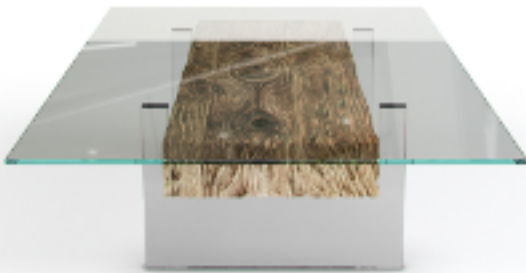

ORGANICCA

TOTEM COFFEE TABLE

santorini design
option available

TOTEM COFFEE TABLE

50"L x 36"W x 14"H

3/8" glass top

1" lucite legs

4" thick cedar wood slab