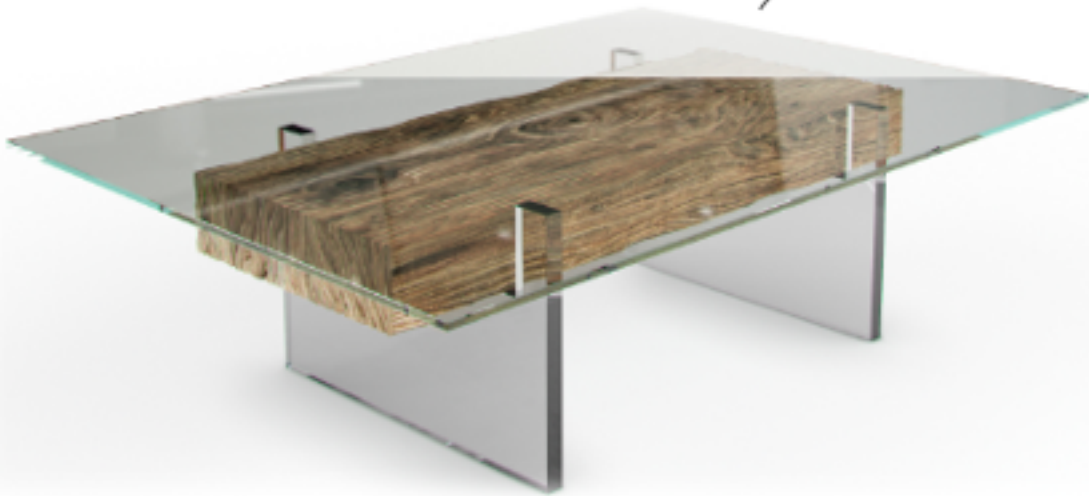

ORGANICCA

TOTEM COFFEE TABLE

santorini design
option available

TOTEM COFFEE TABLE

50"L x 36"W x 14"H

3/8" glass top

1" lucite legs

4" thick cedar wood slab