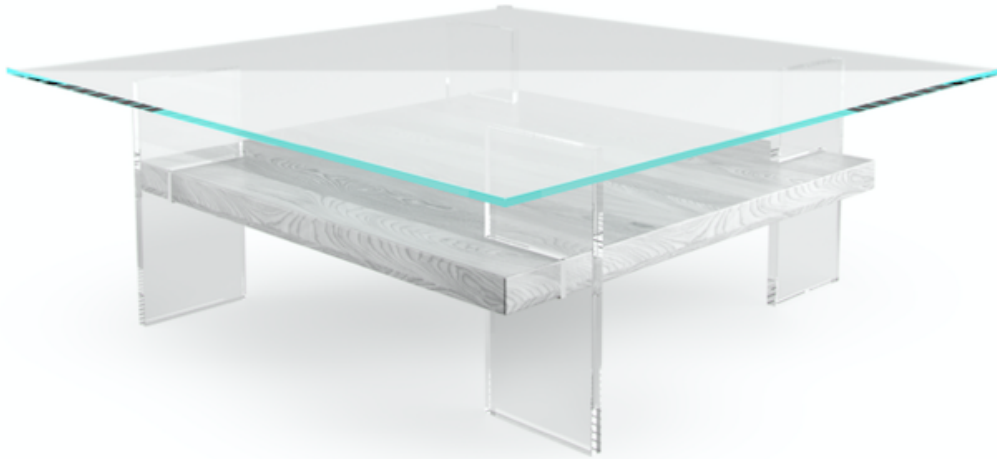

## KUADRO COFFEE TABLE

---

### SPECS

48" L x 48" W x 16" H

acrylic legs: 1.5" thick

½" glass

\*custom sizes available

ORGANICCA

OrganiccaFurniture.com  
yoko@zokagroup.com  
adrian@zokagroup.com  
www.zokagroup.com  
@organicca | @zokagroup