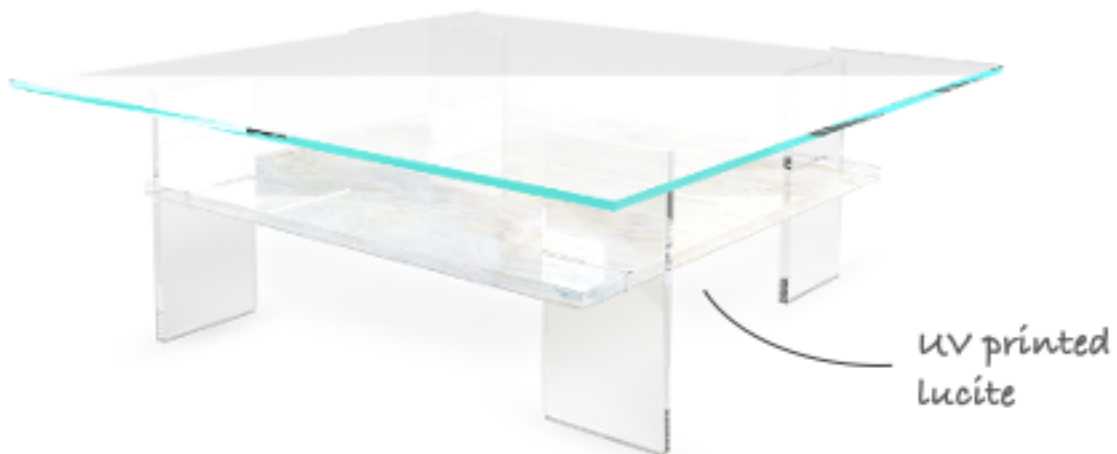

ORGANICCA

KUADRO SEKI COFFEE TABLE

KUADRO SEKI COFFEE TABLE

48"L x 48"W x 16"H
1" thick UV printed lucite shelf
3/8 glass top
1" thick lucite legs

* custom sizes available

ORGANICCA

OrganiccaFurniture.com
yoko@zokagroup.com
adrian@zokagroup.com
www.zokagroup.com
@organicca | @zokagroup