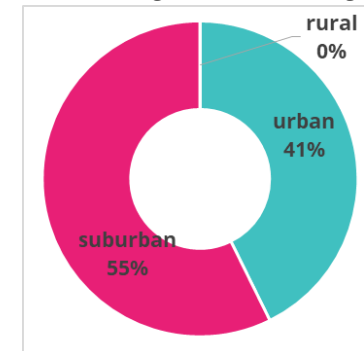

SARATOGA COUNTY

156 Programs

- 46 Child Care Centers
- 35 Family Child Care Homes
- 44 Group Family Child Care Homes
- 31 School Age Child Care Programs

FULTON COUNTY

25 Programs

- 9 Child Care Centers
- 7 Family Child Care Homes
- 5 Group Family Child Care Homes
- 4 School Age Child Care Programs

RENSSELAER COUNTY

106 Programs

- 28 Child Care Centers
- 29 Family Child Care Homes
- 24 Group Family Child Care Homes
- 25 School Age Child Care Programs

SCHENECTADY COUNTY

134 Programs

- 38 Child Care Centers
- 37 Family Child Care Homes
- 34 Group Family Child Care Homes
- 41 School Age Child Care Programs

	Child Care Center		Family Child Care		Group Family Child Care		School-age Programs	
	2020	2021	2020	2021	2020	2021	2020	2021
Albany County	73	64	86	57	64	44	73	66
Fulton County	7	8	7	7	7	4	4	4
Montgomery County	9	7	5	1	15	11	1	1
Rensselaer County	42	27	35	29	24	23	28	26
Saratoga County	48	40	55	37	60	44	37	32
Schenectady County	44	38	60	48	35	33	23	15
Total programs	223	184	248	179	205	159	166	144
total decrease		39		69		46		22
% decrease		17.49%		27.82%		22.44%		13.25%