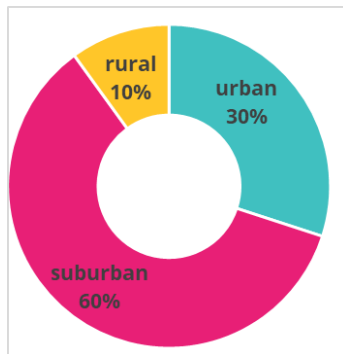

ALBANY COUNTY

235 Programs

- 68 Child Care Centers
- 54 Family Child Care Homes
- 47 Group Family Child Care Homes
- 66 School Age Child Care Programs

MONTGOMERY COUNTY

20 Programs

- 7 Child Care Centers
- 1 Family Child Care Homes
- 11 Group Family Child Care Homes
- 1 School Age Child Care Programs

SARATOGA COUNTY

156 Programs

- 46 Child Care Centers
- 35 Family Child Care Homes
- 44 Group Family Child Care Homes
- 31 School Age Child Care Programs

FULTON COUNTY

25 Programs

- 9 Child Care Centers
- 7 Family Child Care Homes
- 5 Group Family Child Care Homes
- 4 School Age Child Care Programs