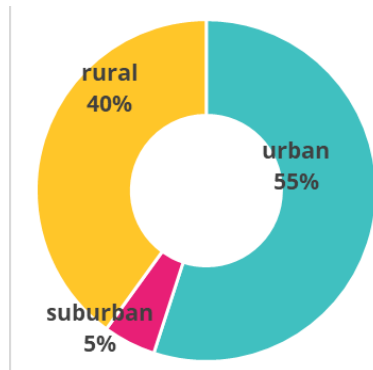

ALBANY COUNTY

235 Programs

- 68 Child Care Centers
- 54 Family Child Care Homes
- 47 Group Family Child Care Homes
- 66 School Age Child Care Programs

MONTGOMERY COUNTY

20 Programs

- 7 Child Care Centers
- 1 Family Child Care Homes
- 11 Group Family Child Care Homes
- 1 School Age Child Care Programs

SARATOGA COUNTY

156 Programs

- 46 Child Care Centers
- 35 Family Child Care Homes
- 44 Group Family Child Care Homes
- 31 School Age Child Care Programs

FULTON COUNTY

25 Programs

- 9 Child Care Centers
- 7 Family Child Care Homes
- 5 Group Family Child Care Homes
- 4 School Age Child Care Programs