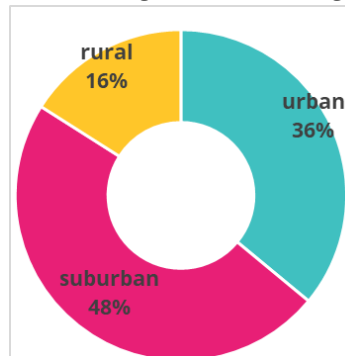

ALBANY COUNTY

235 Programs

- 68 Child Care Centers
- 54 Family Child Care Homes
- 47 Group Family Child Care Homes
- 66 School Age Child Care Programs

MONTGOMERY COUNTY

20 Programs

- 7 Child Care Centers
- 1 Family Child Care Homes
- 11 Group Family Child Care Homes
- 1 School Age Child Care Programs

SARATOGA COUNTY

156 Programs

- 46 Child Care Centers
- 35 Family Child Care Homes
- 44 Group Family Child Care Homes
- 31 School Age Child Care Programs

FULTON COUNTY

25 Programs

- 9 Child Care Centers
- 7 Family Child Care Homes
- 5 Group Family Child Care Homes
- 4 School Age Child Care Programs

RENSSELAER COUNTY

106 Programs

- 28 Child Care Centers
- 29 Family Child Care Homes
- 24 Group Family Child Care Homes
- 25 School Age Child Care Programs

SCHENECTADY COUNTY

134 Programs

- 38 Child Care Centers
- 37 Family Child Care Homes
- 34 Group Family Child Care Homes
- 41 School Age Child Care Programs