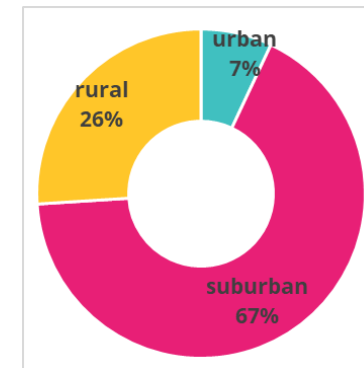

ALBANY COUNTY

235 Programs

- 68 Child Care Centers
- 54 Family Child Care Homes
- 47 Group Family Child Care Homes
- 66 School Age Child Care Programs

MONTGOMERY COUNTY

20 Programs

- 7 Child Care Centers
- 1 Family Child Care Homes
- 11 Group Family Child Care Homes
- 1 School Age Child Care Programs

SARATOGA COUNTY

156 Programs

- 46 Child Care Centers
- 35 Family Child Care Homes
- 44 Group Family Child Care Homes
- 31 School Age Child Care Programs

FULTON COUNTY

25 Programs

- 9 Child Care Centers
- 7 Family Child Care Homes
- 5 Group Family Child Care Homes
- 4 School Age Child Care Programs