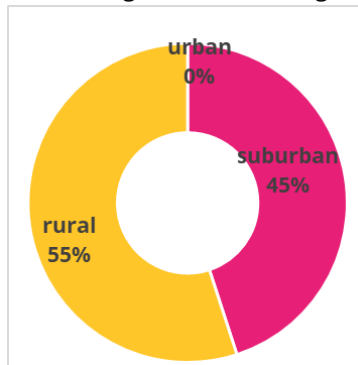

ALBANY COUNTY

235 Programs

- 68 Child Care Centers
- 54 Family Child Care Homes
- 47 Group Family Child Care Homes
- 66 School Age Child Care Programs

MONTGOMERY COUNTY

20 Programs

- 7 Child Care Centers
- 1 Family Child Care Homes
- 11 Group Family Child Care Homes
- 1 School Age Child Care Programs

SARATOGA COUNTY

156 Programs

- 46 Child Care Centers
- 35 Family Child Care Homes
- 44 Group Family Child Care Homes
- 31 School Age Child Care Programs

FULTON COUNTY

25 Programs

- 9 Child Care Centers
- 7 Family Child Care Homes
- 5 Group Family Child Care Homes
- 4 School Age Child Care Programs

RENSSELAER COUNTY

106 Programs

- 28 Child Care Centers
- 29 Family Child Care Homes
- 24 Group Family Child Care Homes
- 25 School Age Child Care Programs

SCHENECTADY COUNTY

134 Programs

- 38 Child Care Centers
- 37 Family Child Care Homes
- 34 Group Family Child Care Homes
- 41 School Age Child Care Programs