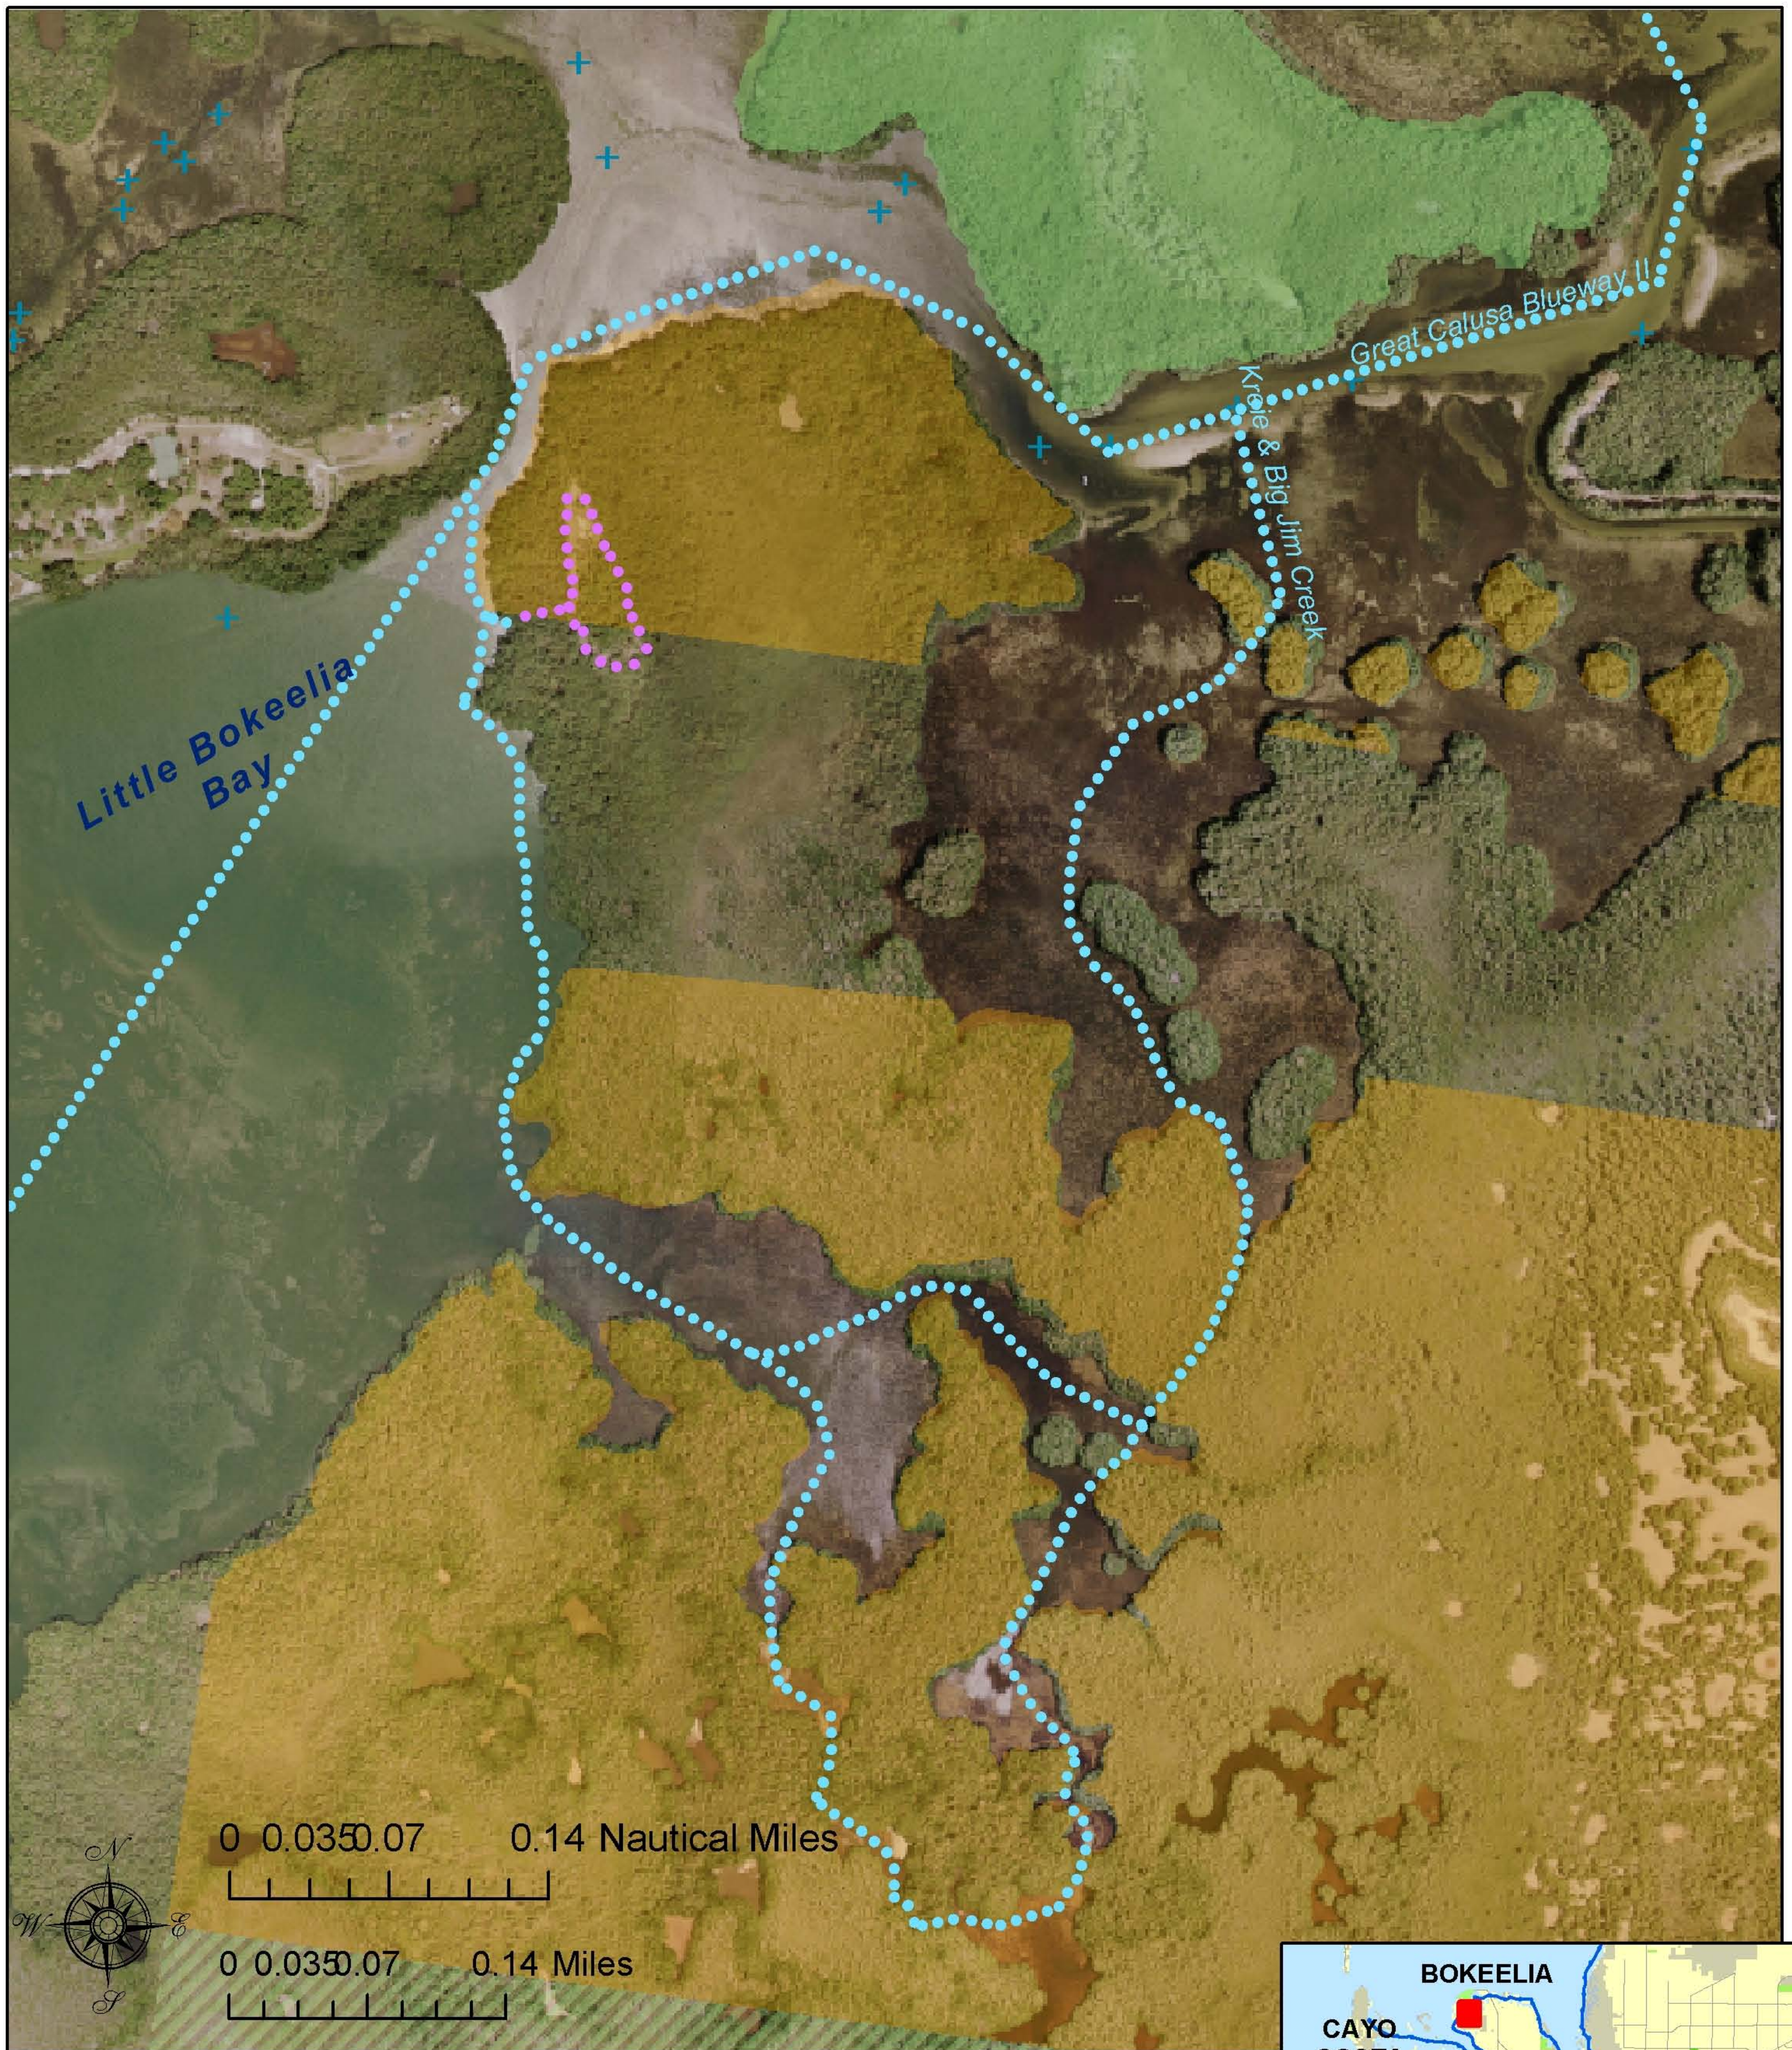

# C- Calusa Land Trust Trails Kreie & Big Jim Creek

- |              |                                |                              |
|--------------|--------------------------------|------------------------------|
| Marine Signs | LEE COUNTY                     | U S FISH + WILDLIFE SERVICES |
| Blueway      | CALUSA LAND TRUST + NATURE     | TIITF STATE OF FLORIDA       |
| Hiking Trail | GASPARILLA ISLAND CONSERVATION | STATE OF FLORIDA             |
| Roads        | SANIBEL-CAPTIVA CONSERVATION   | UNITED STATES OF AMERICA     |