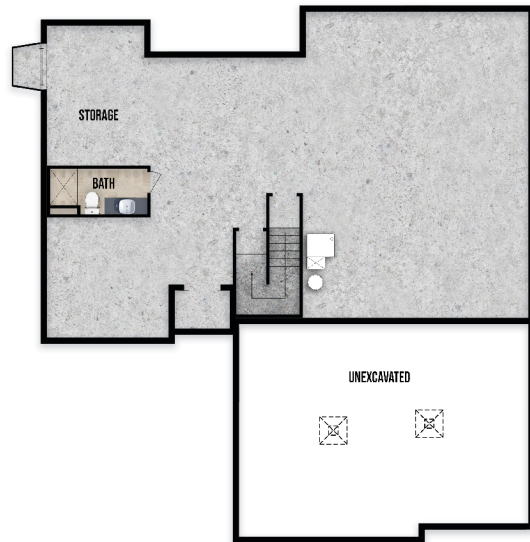

Kevin Higdon Construction

"The Bradford Ranch"

MAIN LEVEL

BASEMENT

Contact: Kevin Higdon
Phone: 816-524-9797
Email: office@higdonbuilders.com
Web: www.higdonbuilders.com