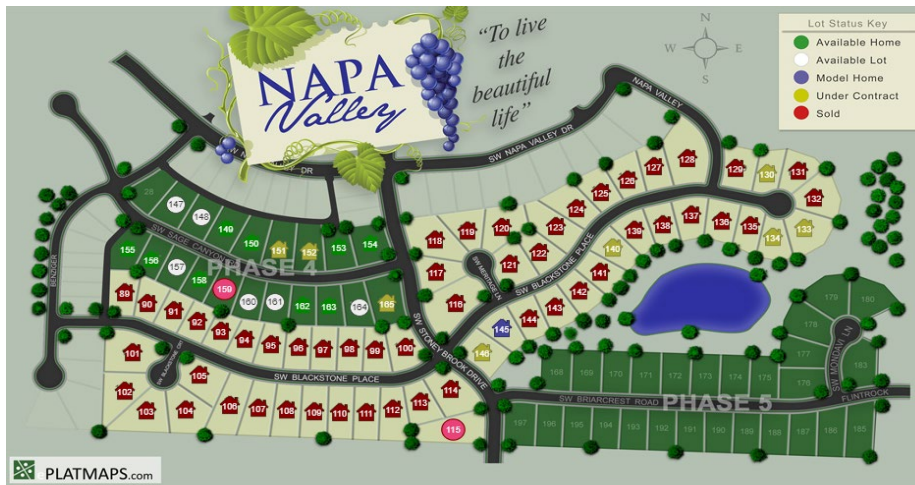

Napa Valley Lee's Summit, MO

Single Family Estate Homes

Marketed by  **ReeceNichols**
A BERRSHIRE HATHAWAY AFFILIATE

Gretchen Higdon, Real Estate Sales Executive
Wireless: 816-935-6049
Email: Gretchen@ReeceNichols.com

About Napa Valley:

Napa Valley is Lee's Summit's premier lifestyle community. Offering beautifully placed homes, in a tranquil atmosphere – with modern amenities designed for today's active families. Napa Valley features 2-story and reverse 1.5 story home plans. A variety of different plans offer spacious 3 to 5 bedrooms, 2 to 4 baths, and 3-car garages. Annual HOA Dues \$680 or \$780(Alley Street Added Fee). Lot reservations are available immediately – Phase 4 is now open, and Phase 5 will feature lots backing lake acreage, treed, and walkout lots.

Napa Valley Amenities

- Community Clubhouse and Pool
- Park Access – Lee's Summit City Parks
- Scenic Wooded Areas
- Lee's Summit Award-winning Schools
- Lake Access – 930 Acre Longview Lake
- Walking and Biking Trails
- Active Homes Association
- Planned Landscape and Architectural Details

Check out the infinity edge waterfall pool that falls into a zero-entry walk-in pool!

**Napa Valley – Final 5th Phase Available Lot's
COMING SOON!**

Learn More by Scanning QR Codes!

Napa Valley Interactive Plat Map: