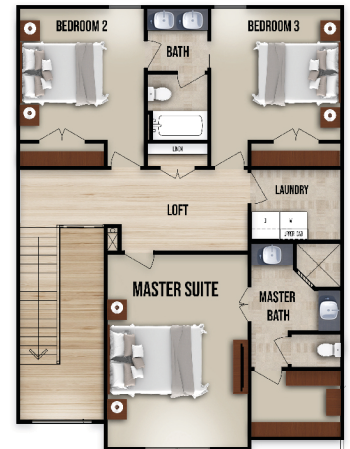

# Kevin Higdon Construction

"The Wellington"

MAIN LEVEL - END RESIDENCE

MIDDLE RESIDENCE

UPPER LEVEL - MIDDLE RESIDENCE

Contact: Kevin Higdon  
Phone: 816-524-9797  
Email: [office@higdonbuilders.com](mailto:office@higdonbuilders.com)  
Web: [www.higdonbuilders.com](http://www.higdonbuilders.com)