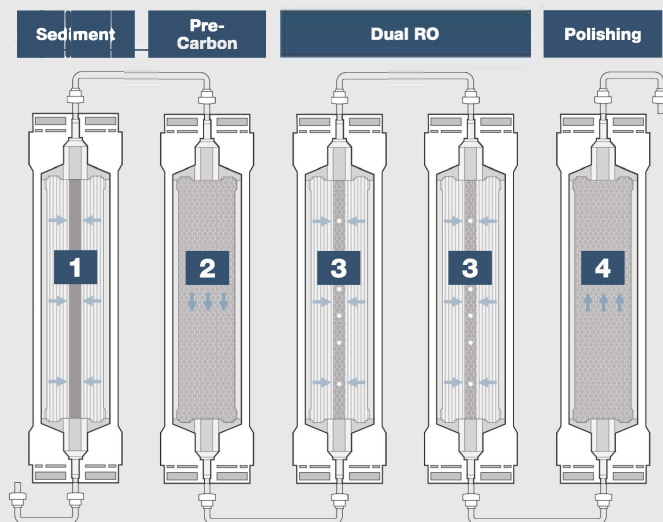

 Hot, cold, and ambient water and tulip ice

 Touch-activated sensor operation

 State-of-the-art reverse osmosis purification

 Leak protection system

Specifications

DESCRIPTION	SPECIFICATION
Weight	119.5 lbs/54.2 kg
Dimensions	16.9" w x 19.4" d x 58.7" h 430 mm w x 492 mm d x 1490 mm h
Colors	Black
Capacity Ice Production	8.8 lbs/4 kg
Ice Storage Dispense Height	8.625"
Recommended Water Pressure	60-70 psi
Rated Voltage/Frequency	110v/60Hz @ 6.5 amps
Power Consumption	2.83 kWh/24 hours

Manufactured in Korea

Multi-Stage Purification

-  **1 Sediment Filter**
Reduces particles such as dirt, silt, rust and pipe residue
-  **2 Pre-Carbon Filter**
Reduces chlorine, chemicals and pesticides
-  **3 Reverse Osmosis (RO) Membrane**
Reduces solids, arsenic, bacteria, viruses, pharmaceuticals, and metals
-  **4 Polishing Filter**
Coconut shell carbon polishes the water for great taste