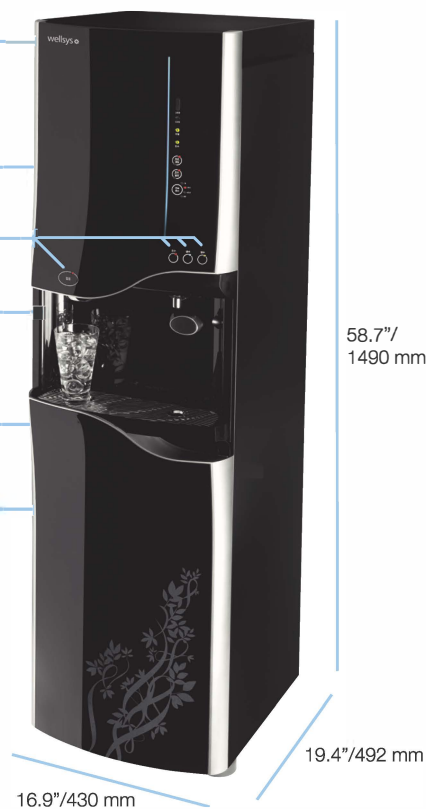

wellsys 

water for wellness

WS 12000 Ice/Water Dispenser

-  Hot, cold, and ambient water plus ice dispenser
-  Elegant “tulip” ice
-  Touch-activated sensor operation
-  Ergonomic comfort-height design for no-bend dispensing
-  State-of-the-art reverse osmosis purification
-  Leak protection system

 Hot, cold, and ambient water and tulip ice

 Touch-activated sensor operation

 State-of-the-art reverse osmosis purification

 Leak protection system

Specifications

DESCRIPTION	SPECIFICATION
Weight	119.5 lbs/54.2 kg
Dimensions	16.9" w x 19.4" d x 58.7" h 430 mm w x 492 mm d x 1490 mm h
Colors	Black
Capacity Ice Production	8.8 lbs/4 kg
Ice Storage Dispense Height	8.625"
Recommended Water Pressure	60-70 psi
Rated Voltage/Frequency	110v/60Hz @ 6.5 amps
Power Consumption	2.83 kWh/24 hours