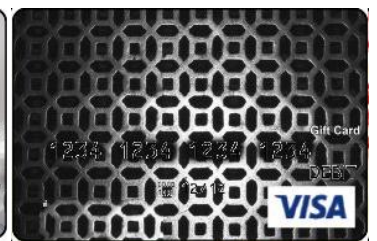

M&C Menlo Park Federal Credit Union – Gift Card Order Form

Blue Bubbles

Crysanthemum

Silver Gift

Metal Lattice

Thank you

Piggy Bank

Flag

Dollar Bill

Maple Leaves

Lavender

You pick the style and any amount from \$10 - \$1,000 ~ Good in USA only ~ No activation or shipping fees!

Style _____ Amount _____ Include Gift Card Holder/Envelope Y / N