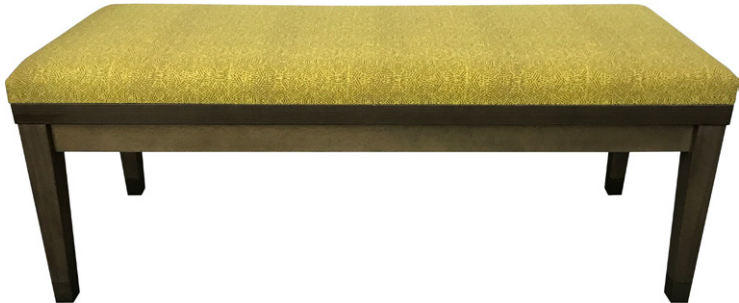

**PRODUCTS WITH SPECIFICATIONS**

**GR-101-DQ / GR-101.2-Q / GR-103-Q**

Dqueen Headboard / Queen Bedbase / Queen Night Stand Floating  
 148 1/4 W x 6 D x 80 H (Inch)  
 61 W x 81 D x 12 H (Inch)  
 20 W x 18 D x 8 H (Inch)

# PRODUCTS WITH SPECIFICATIONS

**GR-206**

Sleeper Sofa  
86 W x 36 D x 36 H (Inch)

**GR-206**

Sleeper Sofa  
86 W x 36 D x 36 H (Inch)

**GR-205**

Suite Lounge Chair  
32 W x 34 D x 32 H (Inch)

**GR-205**

Suite Lounge Chair  
32 W x 34 D x 32 H (Inch)

# PRODUCTS WITH SPECIFICATIONS

GR-201

Lounge Chair  
36 W x 38 D x 36 H (Inch)

GR-203

Luggage Bench  
50 3/8 W x 18 D x 19 H (Inch)

GR-203

Luggage Bench  
50 3/8 W x 18 D x 19 H (Inch)