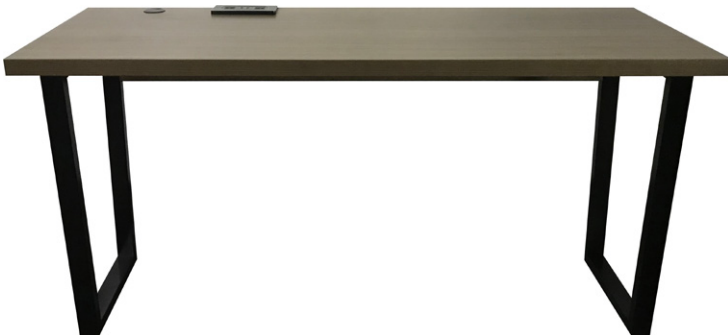

**PRODUCTS WITH SPECIFICATIONS**

**GR-101-DQ / GR-101.2-Q / GR-103-Q**

Dqueen Headboard / Queen Bedbase / Queen Night Stand Floating  
 148 1/4 W x 6 D x 80 H (Inch)  
 61 W x 81 D x 12 H (Inch)  
 20 W x 18 D x 8 H (Inch)

# PRODUCTS WITH SPECIFICATIONS

GR-201

Lounge Chair  
36 W x 38 D x 36 H (Inch)

GR-203

Luggage Bench  
50 3/8 W x 18 D x 19 H (Inch)

GR-203

Luggage Bench  
50 3/8 W x 18 D x 19 H (Inch)

# PRODUCTS WITH SPECIFICATIONS

GR-104.1F / GR-104.2F / GR-104.3F

Free Standing Desk / Free Standing Dresser / Free TV Panel  
62 W x 22 D x 30 H (Inch)  
60 W x 22 D x 30 H (Inch)  
60 W x 4 D x 56 H (Inch)

GR-104.2F / GR-104.3F

Free Standing Dresser / Free TV Panel  
60 W x 22 D x 30 H (Inch)  
60 W x 4 D x 56 H (Inch)

GR-104.2F

Free Standing Dresser  
60 W x 22 D x 30 H (Inch)

GR-104.1F

Free Standing Desk  
62 W x 22 D x 30 H (Inch)