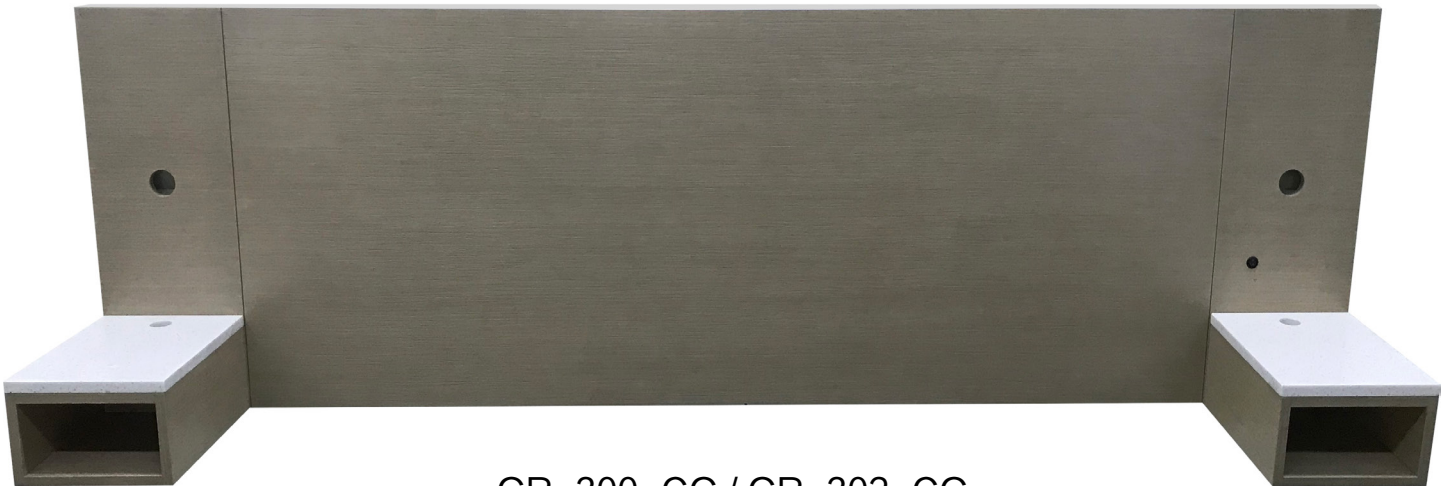

PRODUCTS WITH SPECIFICATIONS

GR-300-CG / GR-302-CG

King Bed Headboard / Nightstand
76 W x 2 D x 29 1/2 H (Inch) 76 W x 2 D x 29 1/2 H (Inch)

PRODUCTS WITH SPECIFICATIONS

GR-200-SG

Sleeper Sofa
 90 W x 64 1/4 D x 32 1/2 H (Inch)

GR-304-CG

Desk / TV / Fridge Unit
 72 W x 22 D x 77 H (Inch)

GR-304-CG

Desk
 48 W x 24 D x 41 H (Inch)

GR-304-CG

Desk
 48 W x 24 D x 41 H (Inch)

GR-310R-CG

Right Closet Configuration
 54 W x 24 D x 96 H (Inch)

GR-312R-CG

Mini Bar / Fridge Unit
 54 W x 24 D x 34 H (Inch)

GR-305R-CG

Luggage Bench Unit
 38 W x 22 D x 30 H (Inch)

PRODUCTS WITH SPECIFICATIONS

GR-305-CG

Luggage Bench Unit
32 W x 20 D x 77 H (Inch)

GR-310-CG

GR-309-CG

Coffee Table
24 W x 18 D x 18 H (Inch)

GR-309-CG

Coffee Table
32 W x 20 D x 18 H (Inch)

GR-308-CG

C Table At Sofa
22 W x 14 D x 26.5 H (Inch)