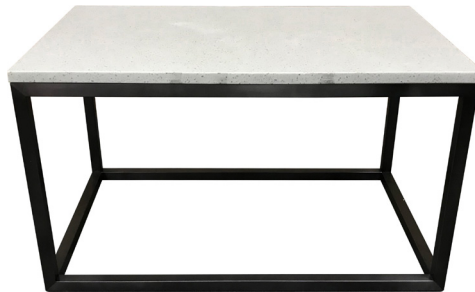

PRODUCTS WITH SPECIFICATIONS

GR-300-CG / GR-302-CG

King Bed Headboard / Nightstand
76 W x 2 D x 29 1/2 H (Inch) 76 W x 2 D x 29 1/2 H (Inch)

PRODUCTS WITH SPECIFICATIONS

GR-200-SG

Sleeper Sofa
 90 W x 64 1/4 D x 32 1/2 H (Inch)

GR-312R-CG

Mini Bar / Fridge Unit
 54 W x 24 D x 34 H (Inch)

GR-305R-CG

Luggage Bench Unit
 38 W x 22 D x 30 H (Inch)

PRODUCTS WITH SPECIFICATIONS

GR-305-CG

Luggage Bench Unit
32 W x 20 D x 77 H (Inch)

GR-310-CG

Closet Storage For Safe (Cubby)
22 W x 20 D x 30 H (Inch)

GR-311R-CG

Right Vanity Configuration
54 W x 24 D x 36 H (Inch)

GR-202-SG

Desk Chair
28 W x 25 1/4 D x 35 1/4 H (Inch)

GR-201-SG

Lounge Chair
30 W x 31 D x 37 H (Inch)

GR-309-CG

Coffee Table
24 W x 18 D x 18 H (Inch)

GR-309-CG

Coffee Table
32 W x 20 D x 18 H (Inch)

GR-308-CG

C Table At Sofa
22 W x 14 D x 26.5 H (Inch)