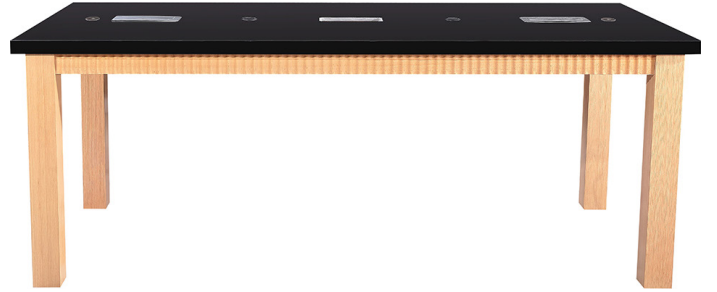

# PRODUCTS WITH SPECIFICATIONS

EXG-304.1

Queen Sleeper Sofa  
78 W x 35 D x 34 H (Inch)

EXG-303.2N

Adaptive Lounge Chair / Ottoman  
29 W x 29 D x 34 H (Inch) / 27 W x 19 D x 18 H (Inch)

EXG-307.1

Ottoman  
18 W x 18 D x 15 H (Inch)

EXG-300.1

Chaise Lounge L/R  
72 W x 28 D x 38 H (Inch)

GF-100

Activity Chair  
25 W x 24 D x 30-35 H (Inch)

EXP-202.1

C Table  
10 W x 20 D x 24 H (Inch)

EXG-210.2N

Adjustable Height Coffee Table  
36 W x 24 D x 18 H (Inch)

# PRODUCTS WITH SPECIFICATIONS

EXP-205

Library Table  
96 W x 42 D x 36 H (Inch)

EXP-220.2

Printer Table  
72 W x 24 D x 28-34 H (Inch)

EXP-204.1

Business Center Table  
W x D x H (Inch)

# PRODUCTS WITH SPECIFICATIONS

EXP-210

Trash Console  
72 W x 24 D x 36 H (Inch)

EXP-211

Coffee Bar  
72 W x 24 D x 36 H (Inch)

EXP-213

Fitness Hamper  
57 W x 24 D x 36 H (Inch)

EXP-214