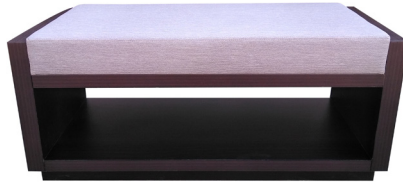

PRODUCTS WITH SPECIFICATIONS

GU-F1

King Headboard
126 W x 3.75 D x 84 H (Inch)

GU-F2

Queen Headboard
162 W x 3.75 D x 84 H (Inch)

GU-F3

24" Nightstand-Queen
25 W x 20 D x 25 H (Inch)

GU-F4

24" Nightstand-Queen
25 W x 20 D x 25 H (Inch)

GU-F13

C Table
18 W x 12 D x 25.5 H (Inch)

PRODUCTS WITH SPECIFICATIONS

GU-F15L

Desk / Dresser
108 W x 24 D x 72 H (Inch)

GU-F15R

Desk / Dresser
108 W x 21 D x 72 H (Inch)

GU-F15

Dresser
60 W x 24 D x 72 H (Inch)

GU-F8

Luggage Bench
32 W x 18 D x 18 H (Inch)

GU-F11

Full Length Mirror
26 W x 15/8 D x 66 H (Inch)

GB-F3

VANITY
30 W x 21 D x 34 H (Inch)