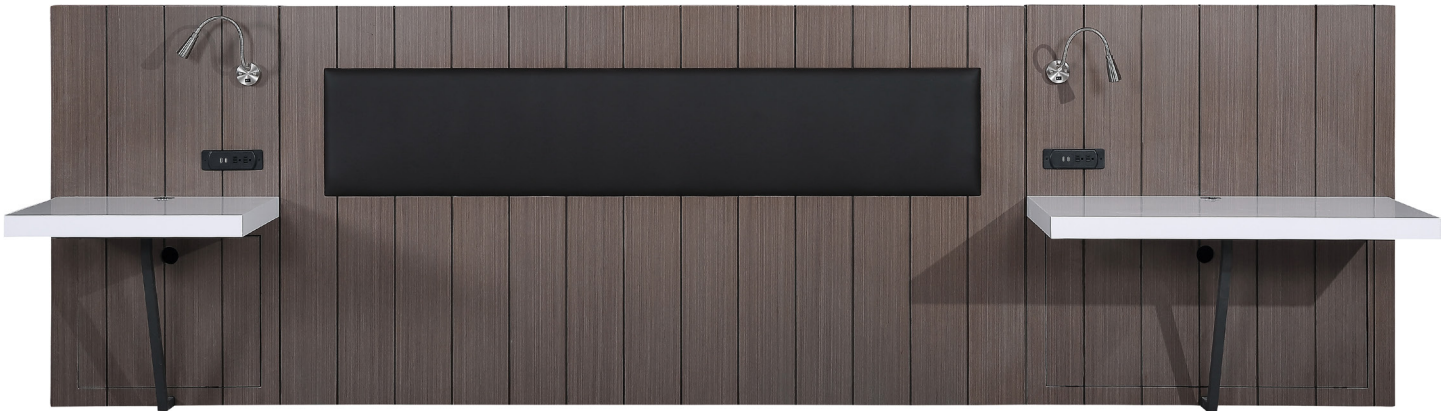

**PRODUCTS WITH SPECIFICATIONS**

**GR-300**

King Headboard W / Attached  
Nightstand  
147 W x 21 D x 48 1/2H (Inch)

**GR-305**

Integrated King Headboard /  
Desk(Small)-Renovation Only  
92 W x 42 D x 38 1/2 H (Inch)

# PRODUCTS WITH SPECIFICATIONS

**GR-316**

Integrated King Headboard / Desk  
At Premium King  
126 W x 43 D x 48 1/2 H (Inch)

**GR-316**

Integrated King Headboard / Desk  
At Premium King  
126 W x 43 D x 48 1/2 H (Inch)

**GR-305**

Integrated King Headboard /  
Desk(Small)-Renovation Only  
92 W x 42 D x 38 1/2 H (Inch)

**GR-304**

Expansive Linear Desk  
142 W x 22 D x 42 H (Inch)

# PRODUCTS WITH SPECIFICATIONS

GR-105

L-Shaped Sofa  
66 W x 66 D x 32 H (Inch)

GR-313

Vanity  
68 W x 24 D x 38 H (Inch)

GR-314

TV Chest (Small)  
48 W x 18 D x 30 H (Inch)

GR-307