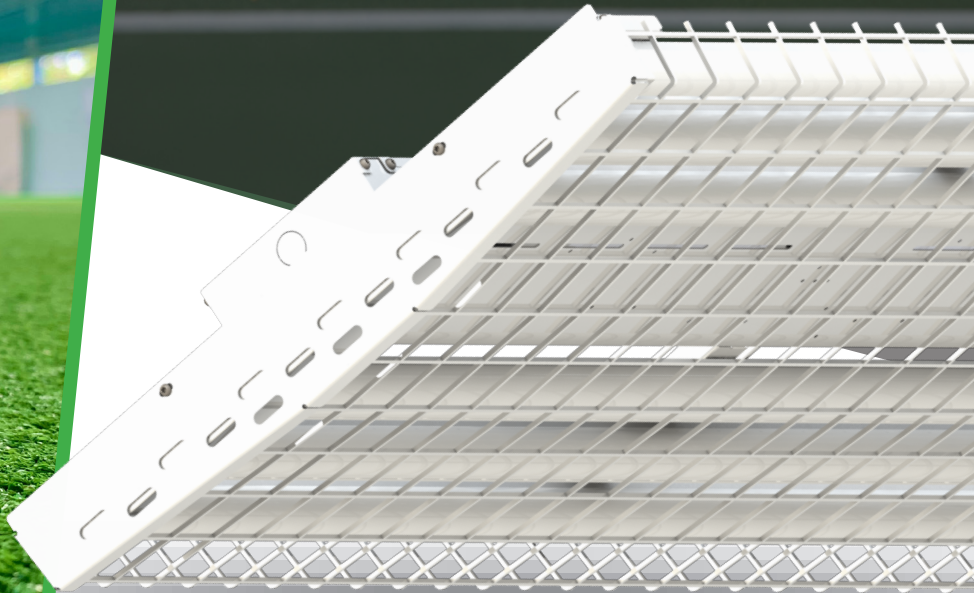

HOLH

THE NEW HIGH OUTPUT

LED LINEAR
HIGH BAY

For

Tennis

GET THE MOST OUT OF YOUR LIGHTING INVESTMENT

The HOLH Series is a highly configurable linear LED high bay that is exceptionally efficient while delivering high quality performance. The wide range of outputs and performance grade optics makes this fixture ideal for Tennis Play.

WHAT TO EXPECT

Center Court indoor LED sport fixtures enhance the game experience for both players & spectators. Their rugged construction and engineered performance provides energy efficiency and extended service life.