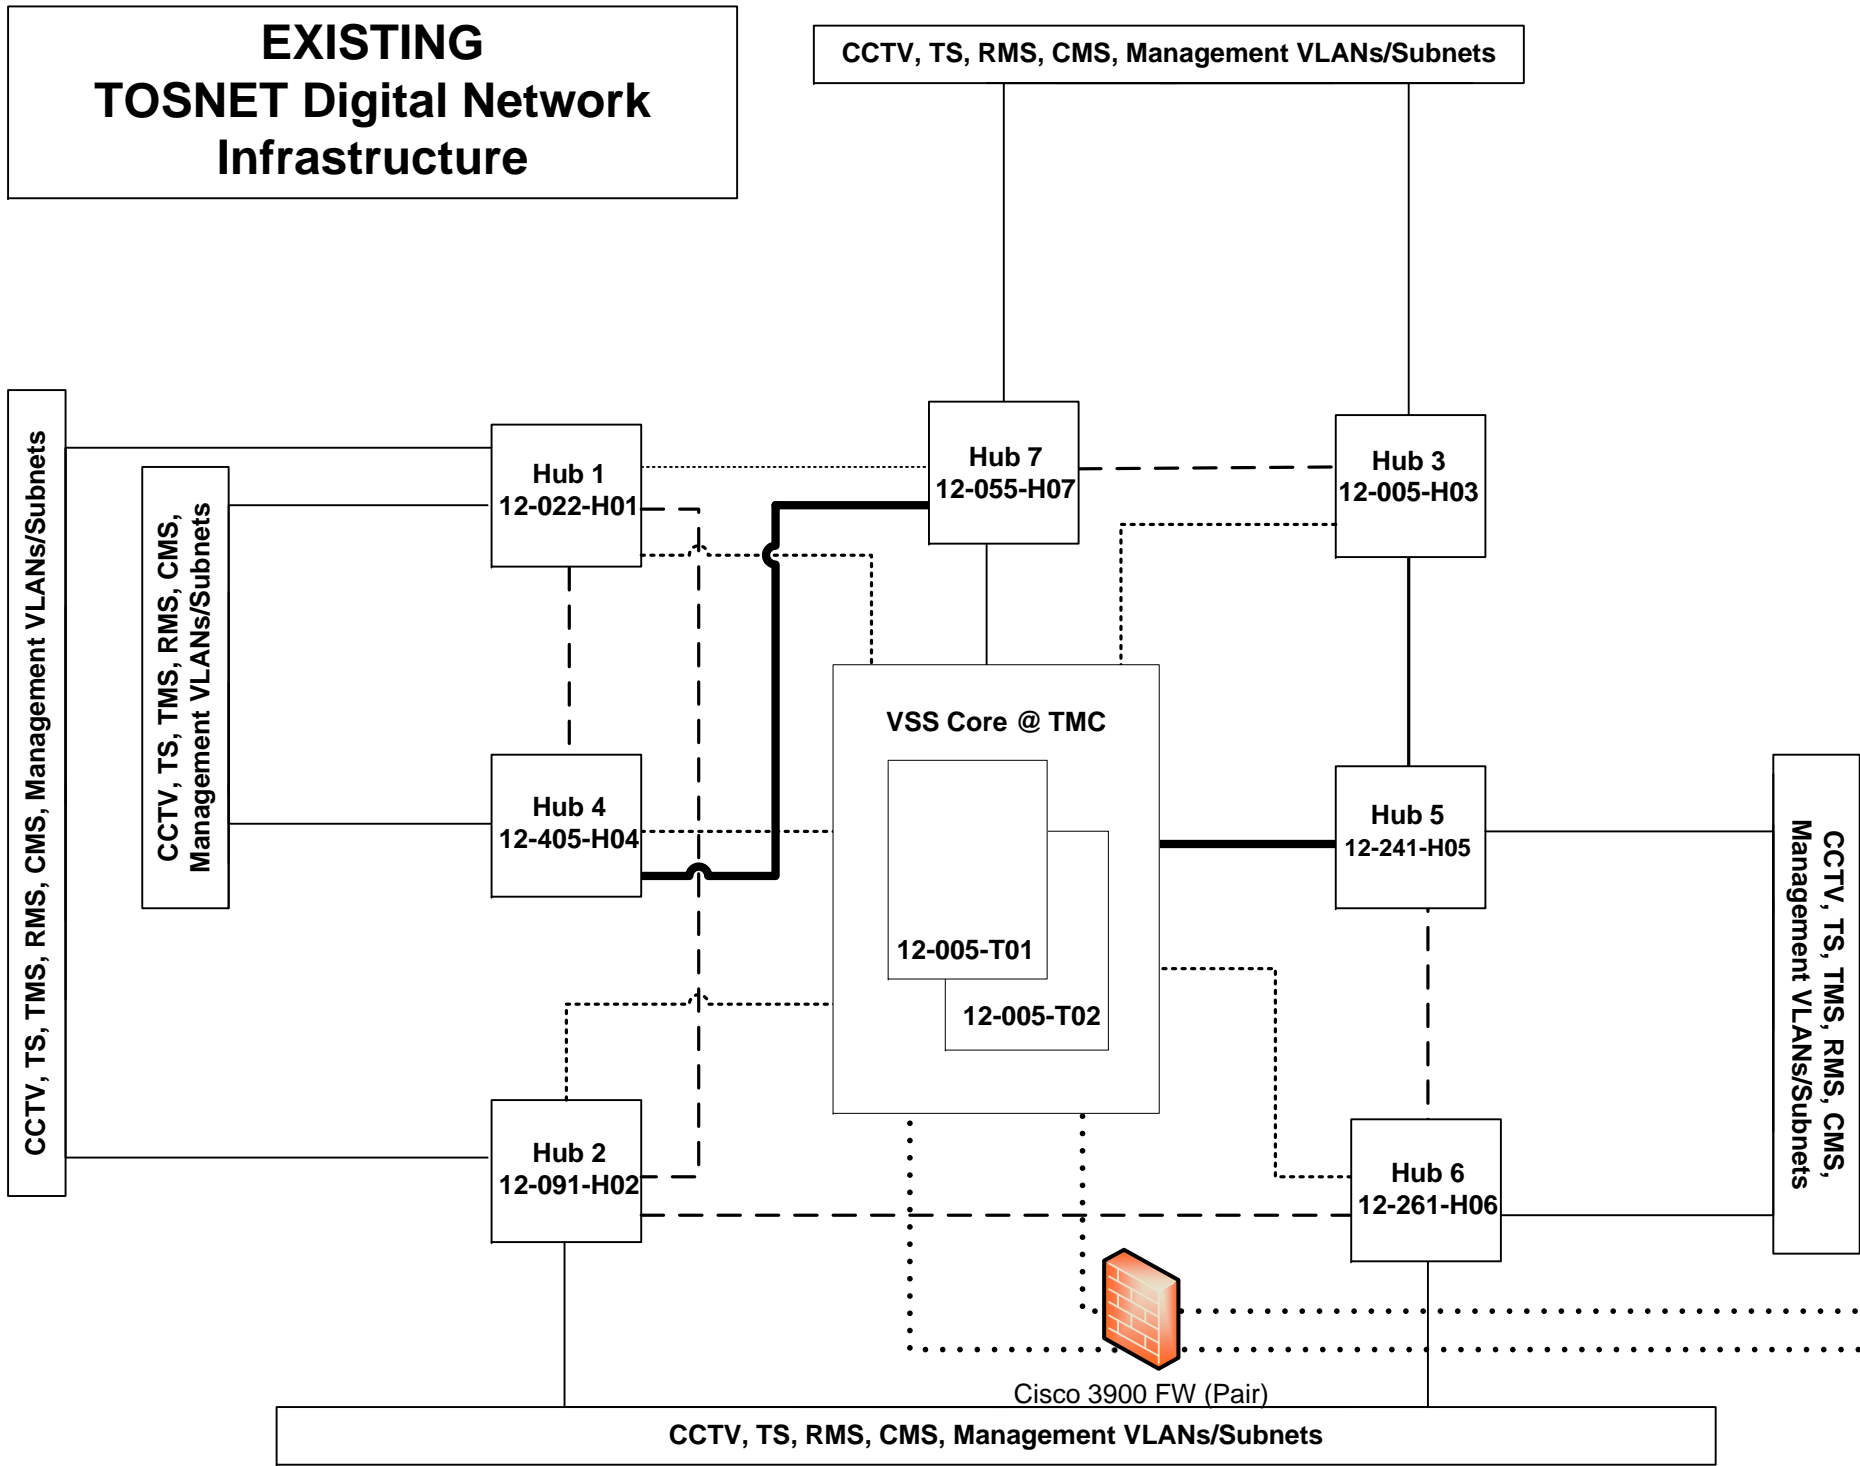

EXISTING TOSNET Digital Network Infrastructure

EXISTING TMC Digital Network Infrastructure

Legend

- 10 Gbps – ZH (L3)
- 10 Gbps – TX (L3)
- 10 Gbps – LH (L3)
- 1 Gbps – TX (L2)
- - - 1 Gbps – ZH (L2)