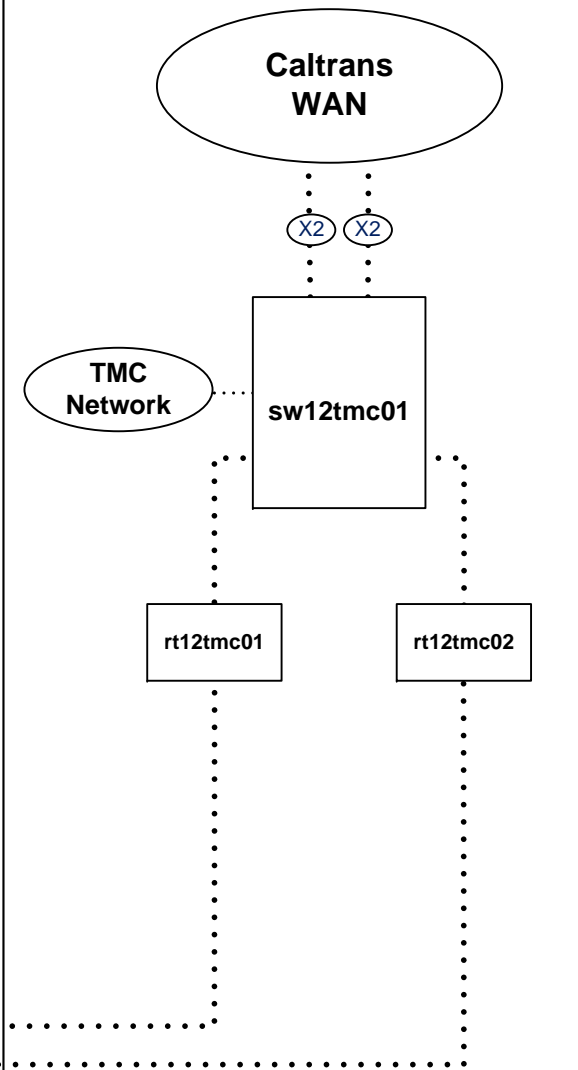

EXISTING TOSNET Digital Network Infrastructure

EXISTING TMC Digital Network Infrastructure

Legend

- 10 Gbps – ZH (L3)
- 10 Gbps – TX (L3)
- 10 Gbps – LH (L3)
- 1 Gbps – TX (L2)
- - - 1 Gbps – ZH (L2)