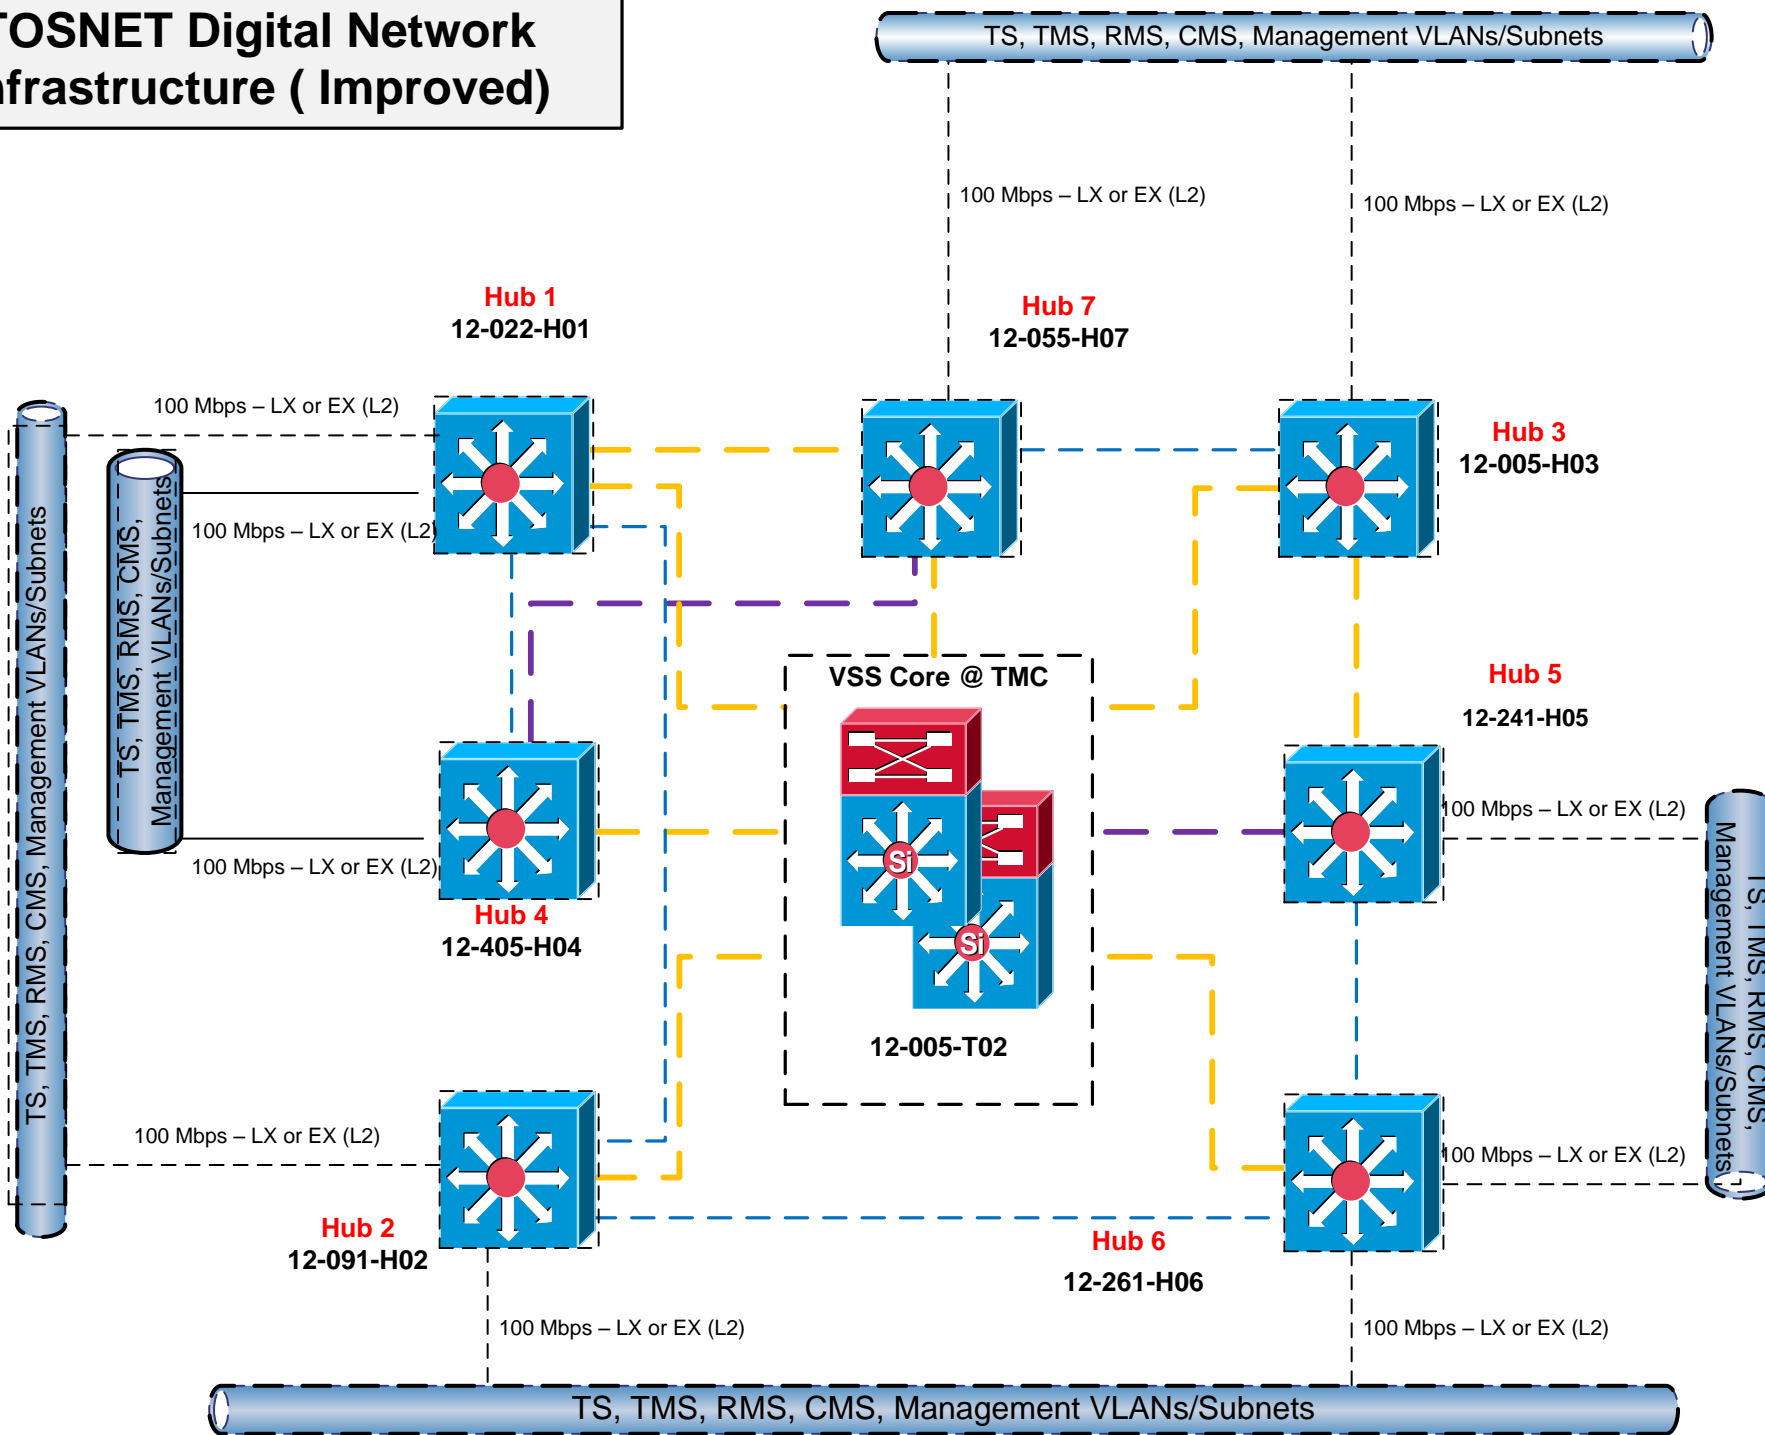

TOSNET Digital Network Infrastructure (Existing)

Legend

- 1 Gbps – ZH (L3)
- 1 Gbps – LH (L3)
- 1 Gbps – ZH (L2)

TOSNET Digital Network Infrastructure (Improved)

Legend

- 10 Gbps - ZR (L3)
- 10 Gbps - LR (L3)
- 10 Gbps - ZR (L2)