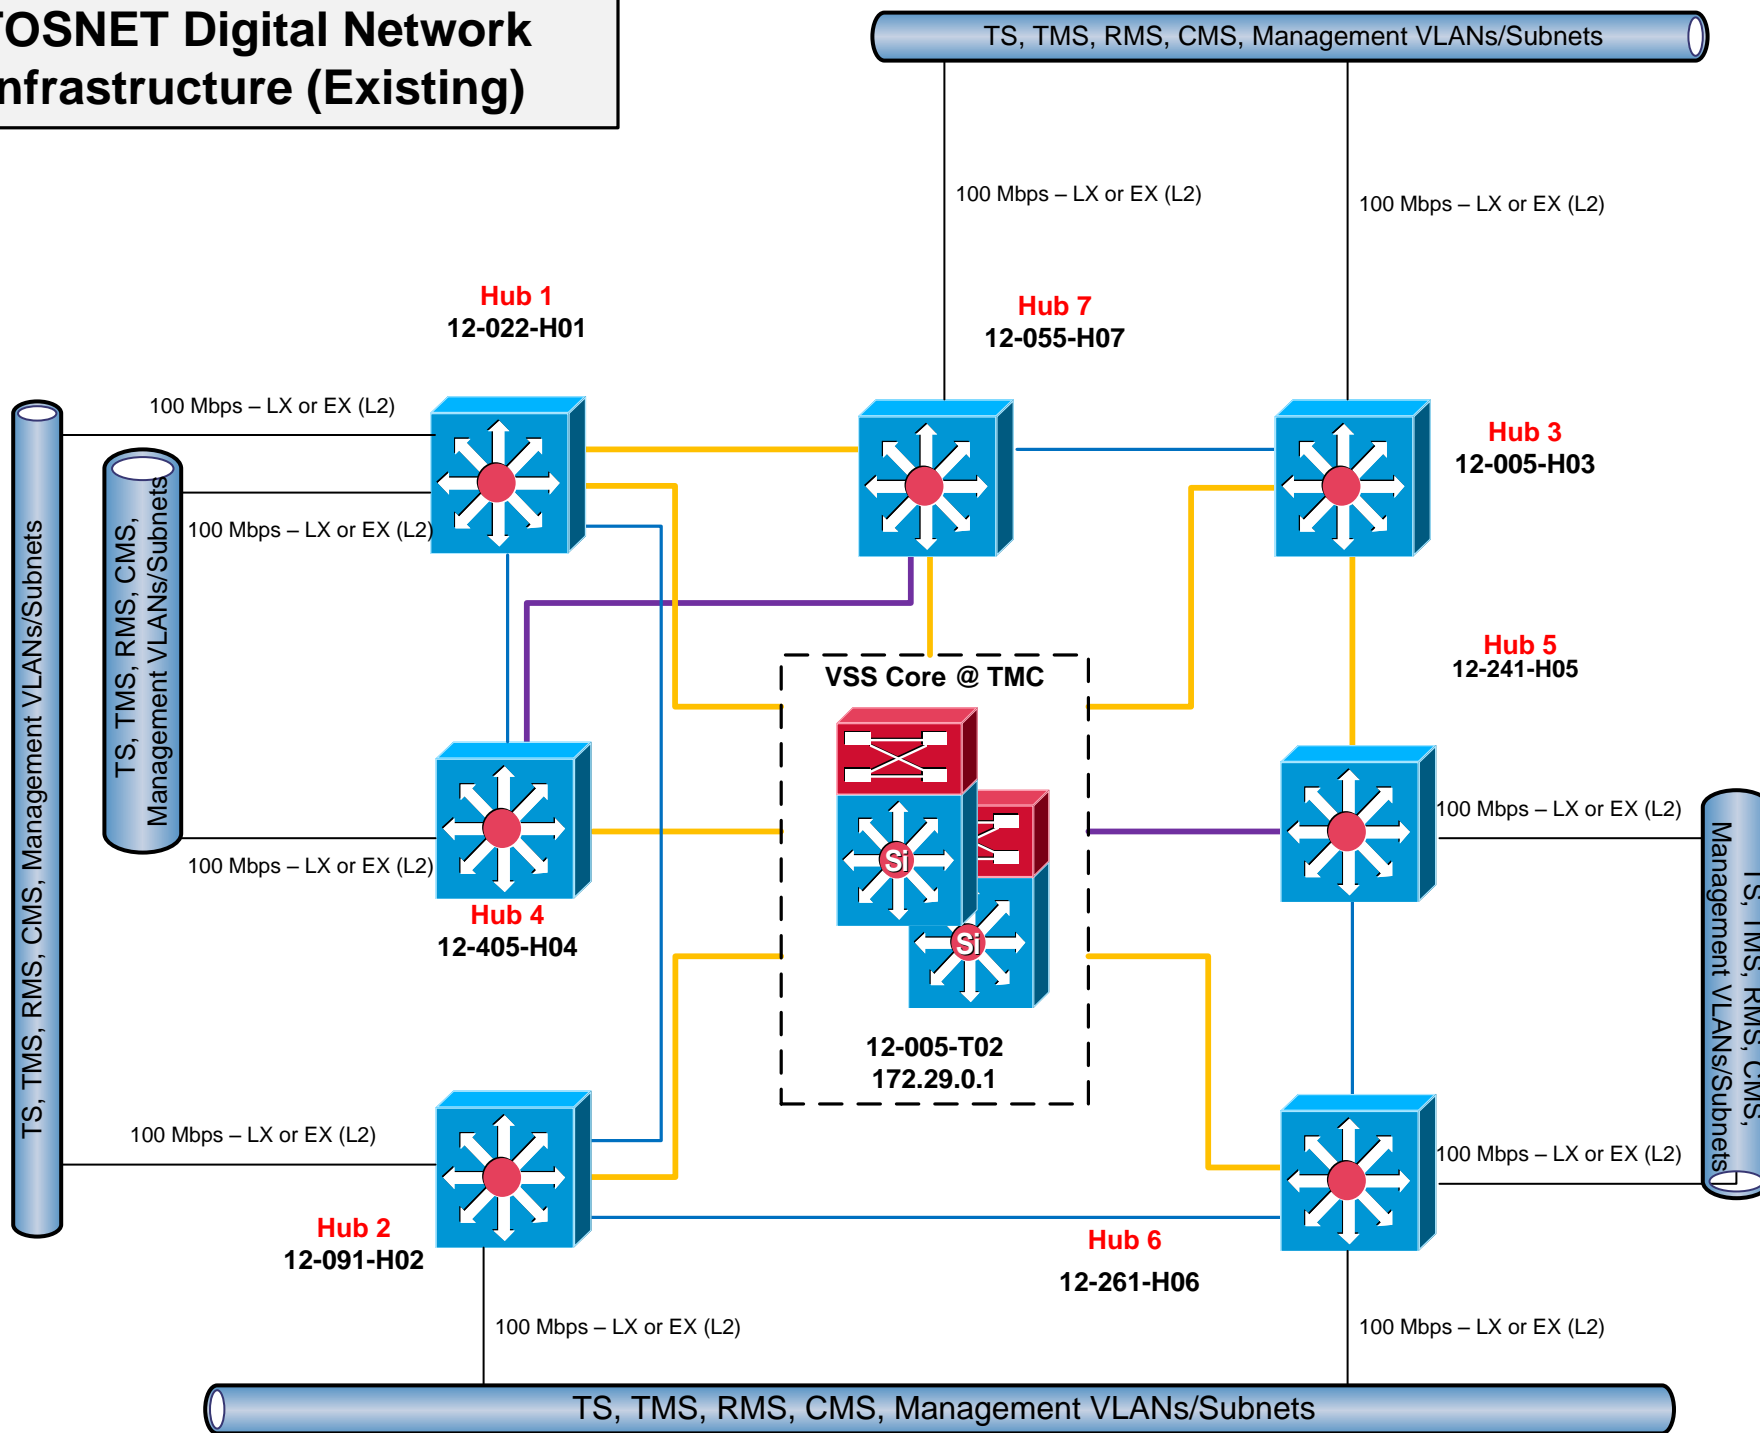

TOSNET Digital Network Infrastructure (Existing)

Legend

- 1 Gbps – ZH (L3)
- 1 Gbps – LH (L3)
- 1 Gbps – ZH (L2)

TOSNET Digital Network Infrastructure (Improved)

Legend

- 10 Gbps - ZR (L3)
- 10 Gbps - LR (L3)
- 10 Gbps - ZR (L2)