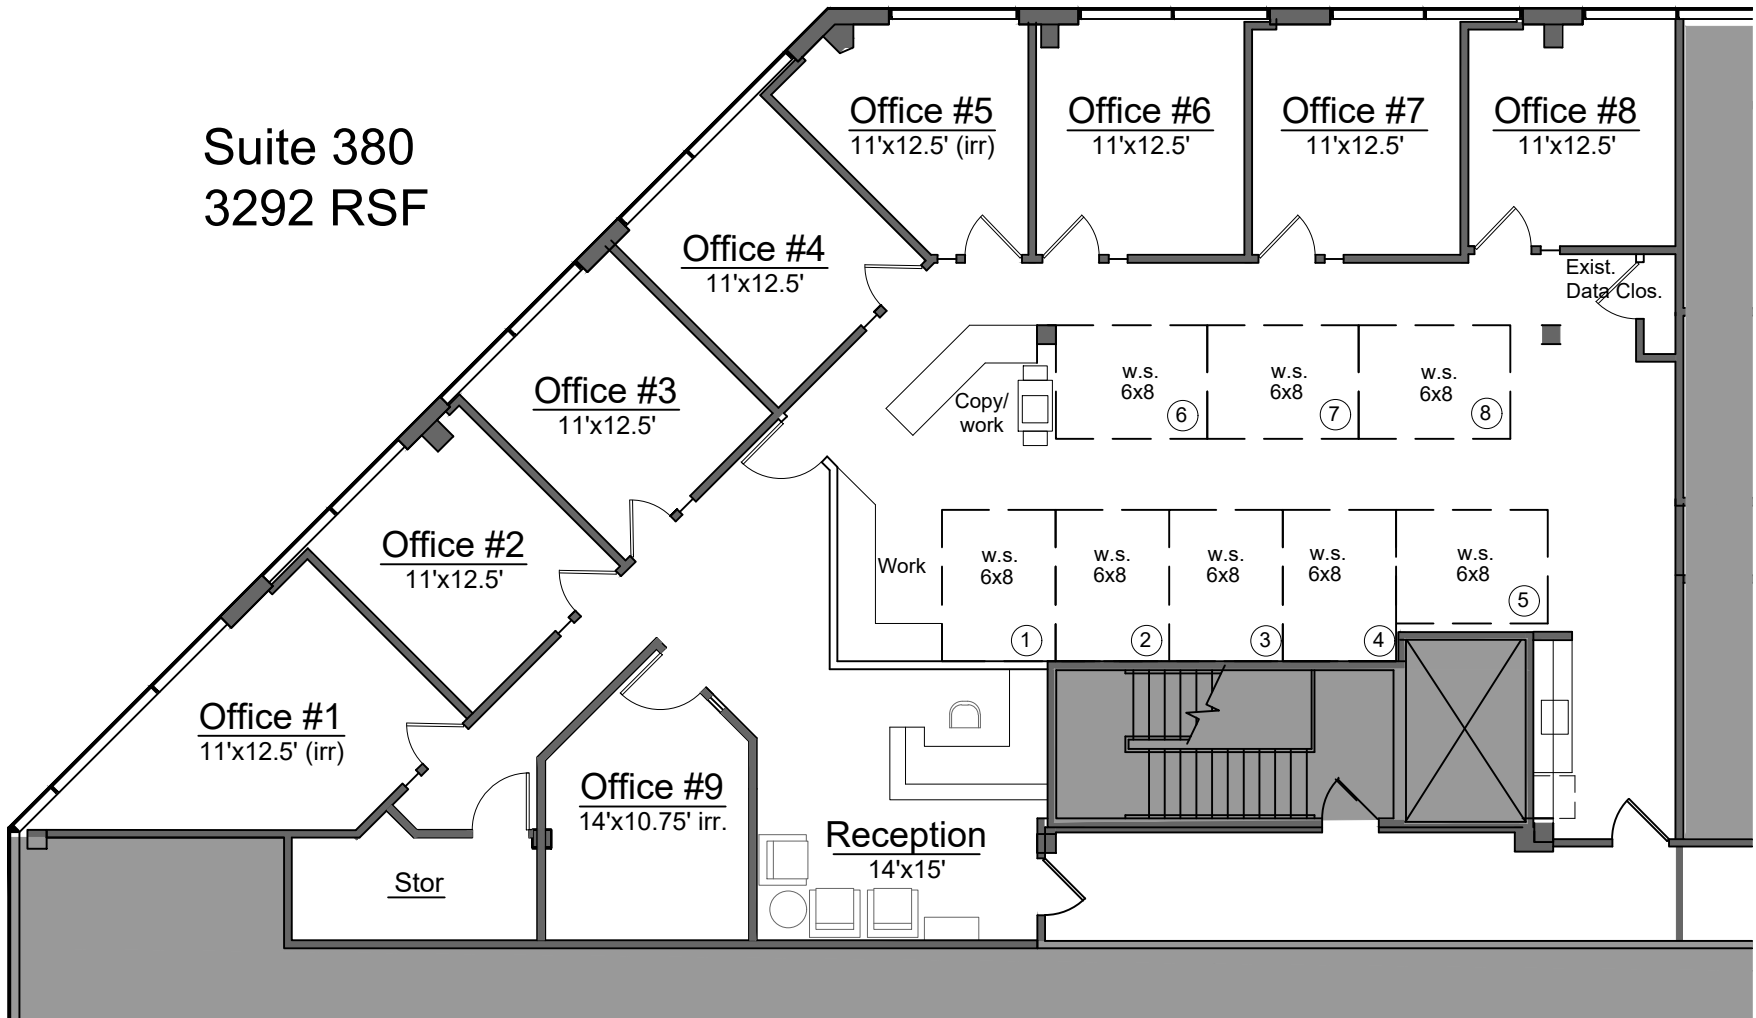

Suite 380
3292 RSF

 **FLOOR PLAN**

Suite 380, Building I
12444 Powerscourt Drive
Manchester/270 Office Center
St. Louis, Missouri

**Michael E.
Bauer
Architect**