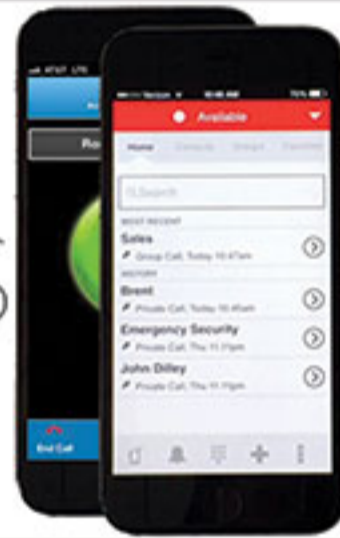

# Blu PTT®

Bluetooth Push-To-Talk

## NOW COMPATIBLE WITH PUSH-TO-TALK CLIENTS

Blu-PTT is easy to pair, and remotely controls the PTT application running on your smart device. Simply pair, press, and talk!

**WORKS WITH  
BOTH iOS  
& ANDROID**