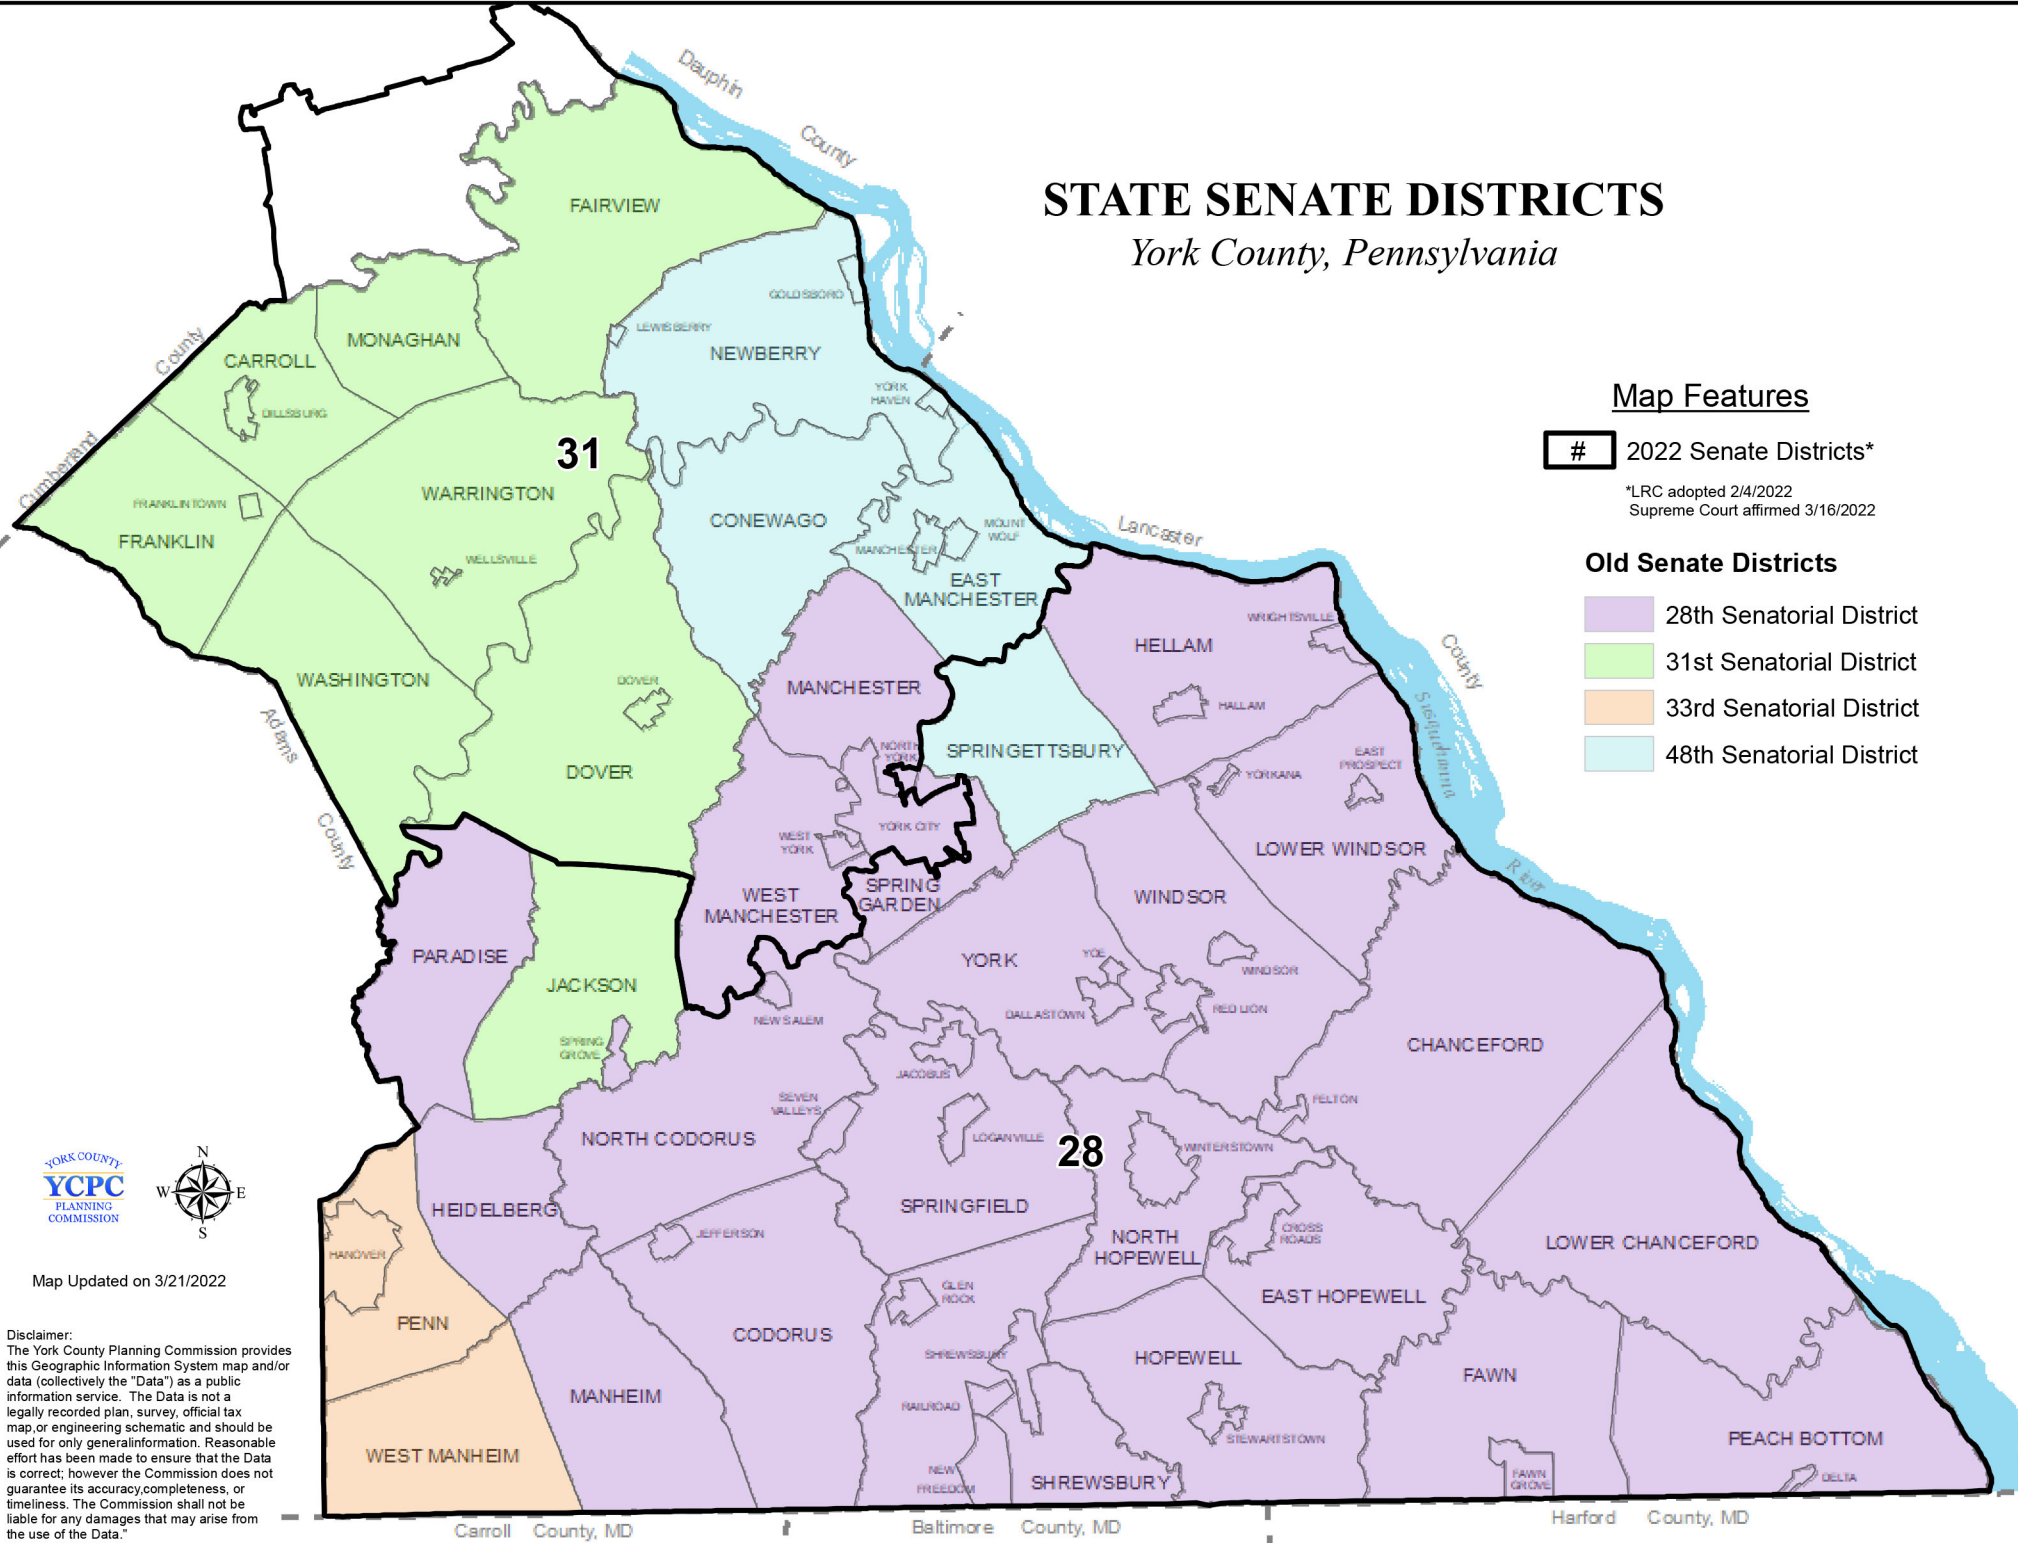

STATE SENATE DISTRICTS

York County, Pennsylvania

Map Features

2022 Senate Districts*

*LRC adopted 2/4/2022
Supreme Court affirmed 3/16/2022

Old Senate Districts

- 28th Senatorial District
- 31st Senatorial District
- 33rd Senatorial District
- 48th Senatorial District

Map Updated on 3/21/2022

Carroll County, MD

Baltimore County, MD

Harford County, MD