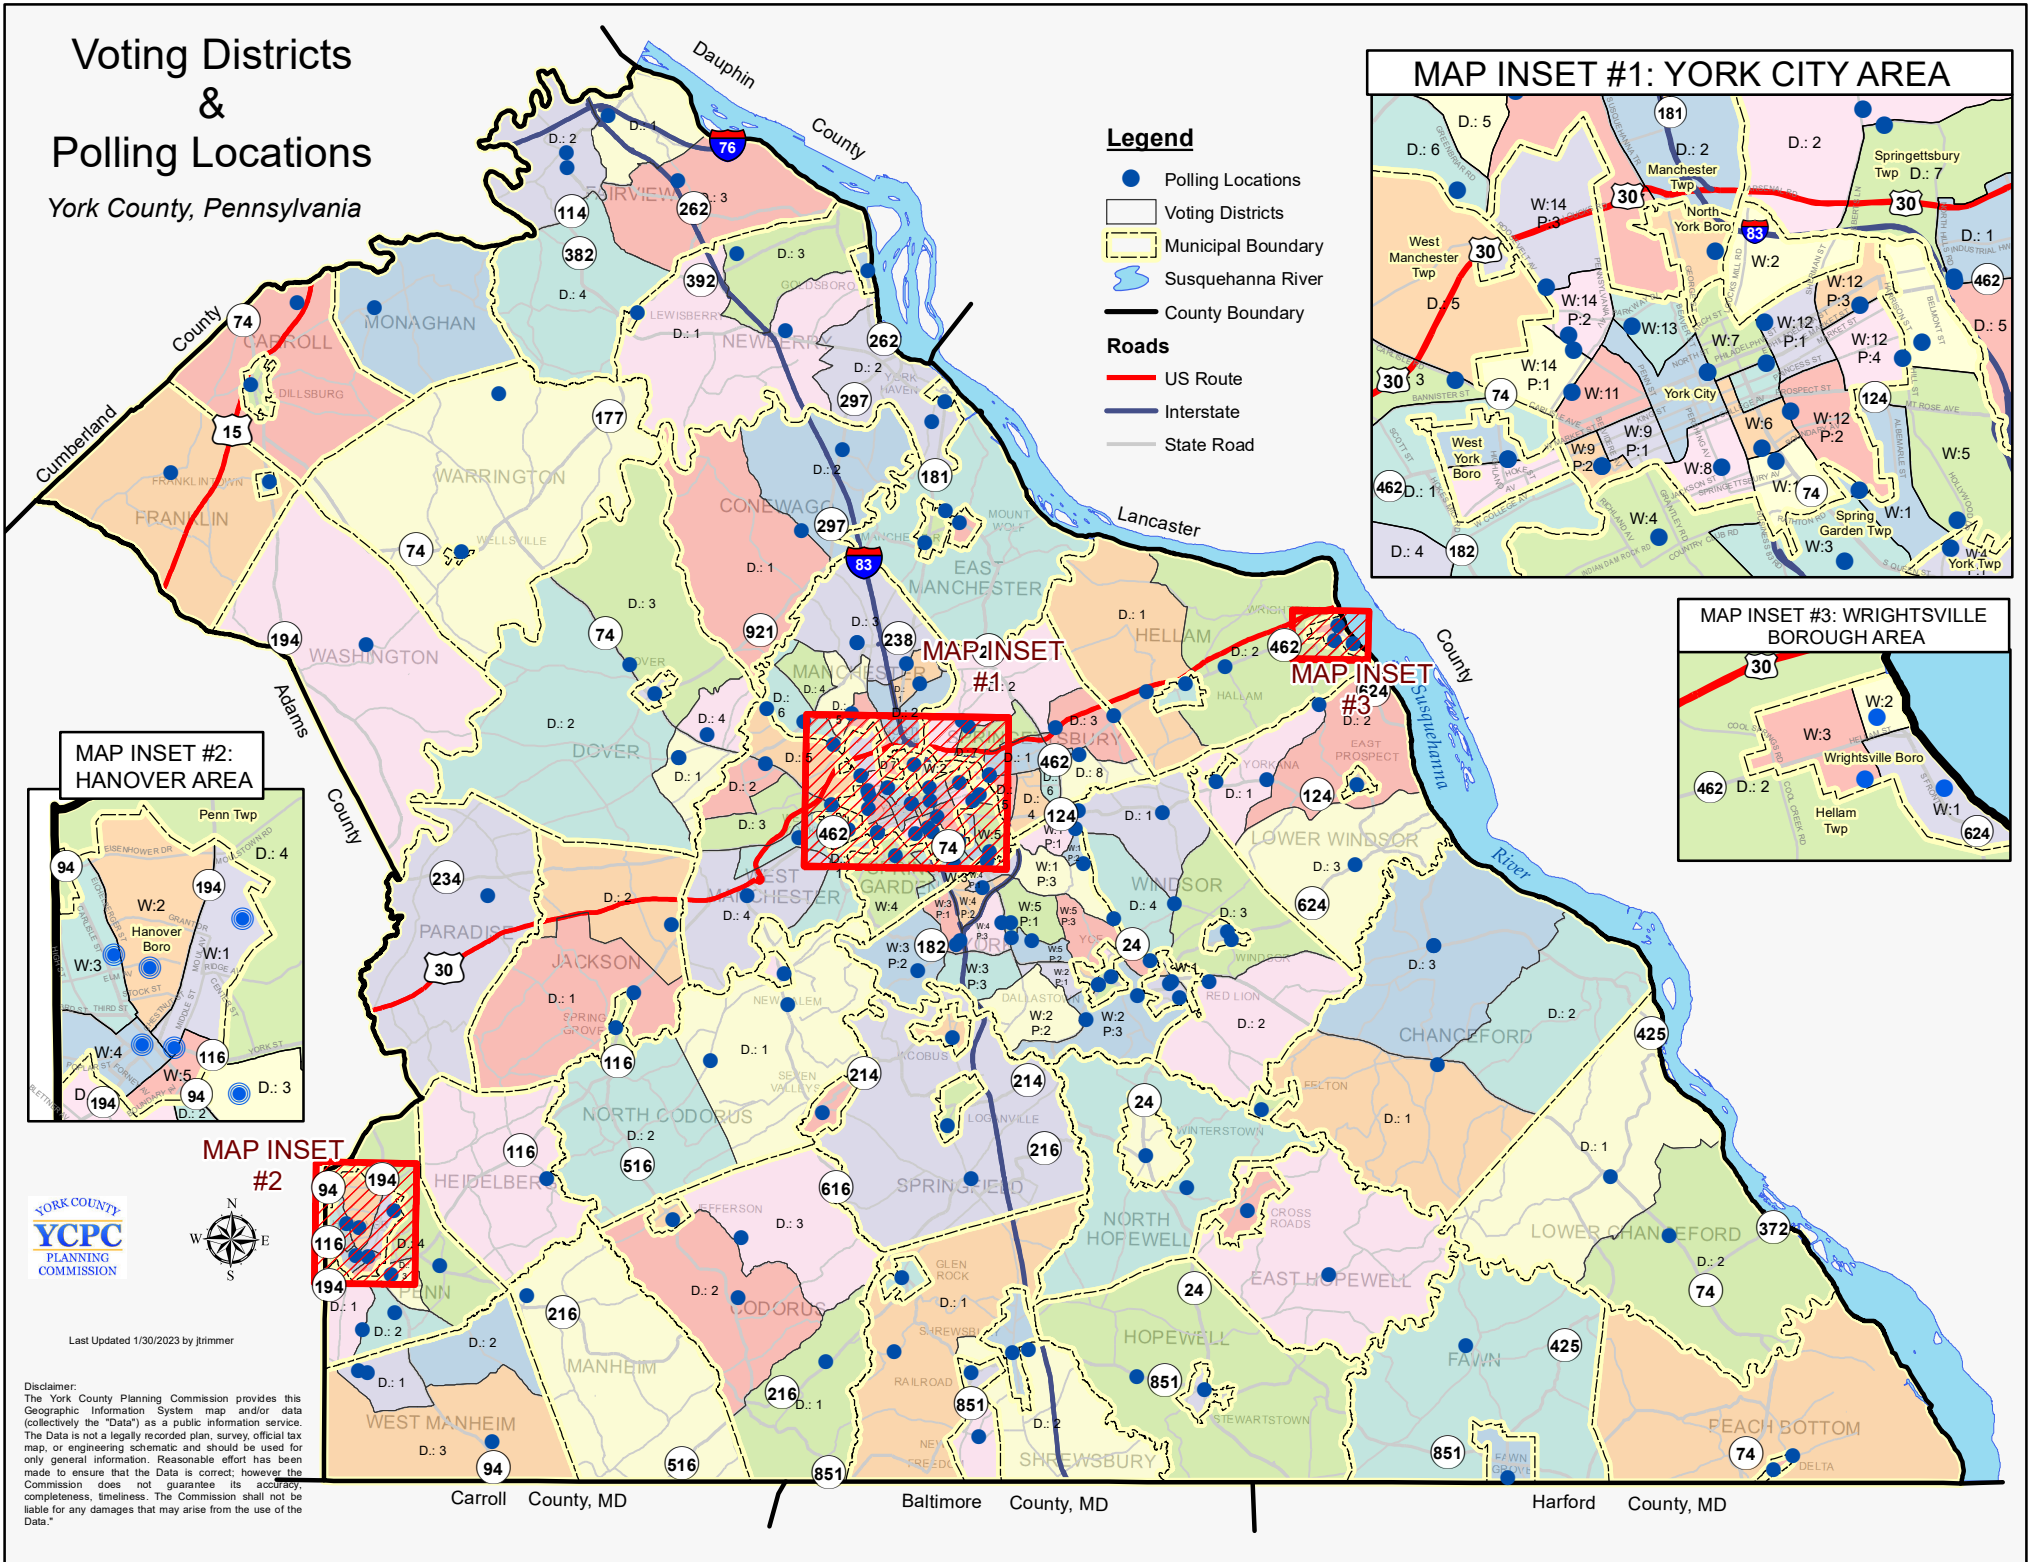

Voting Districts & Polling Locations

York County, Pennsylvania