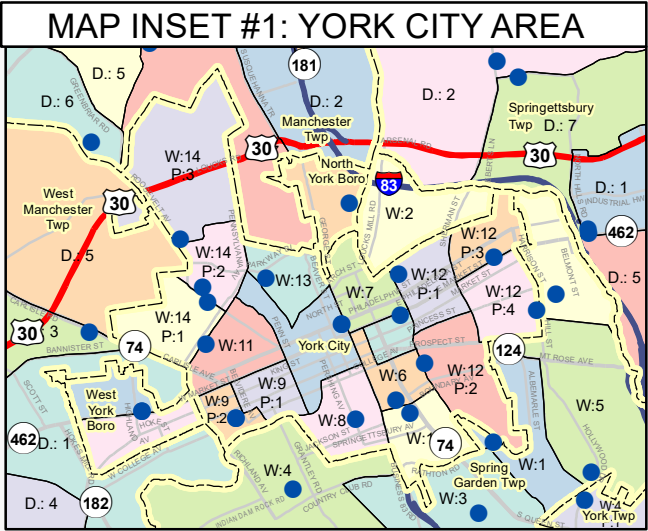

Voting Districts & Polling Locations

York County, Pennsylvania