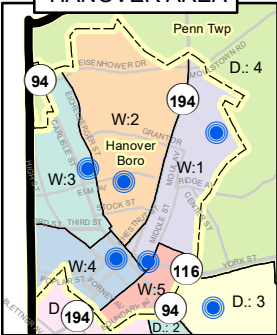

MAP INSET #2: HANOVER AREA

MAP INSET #2