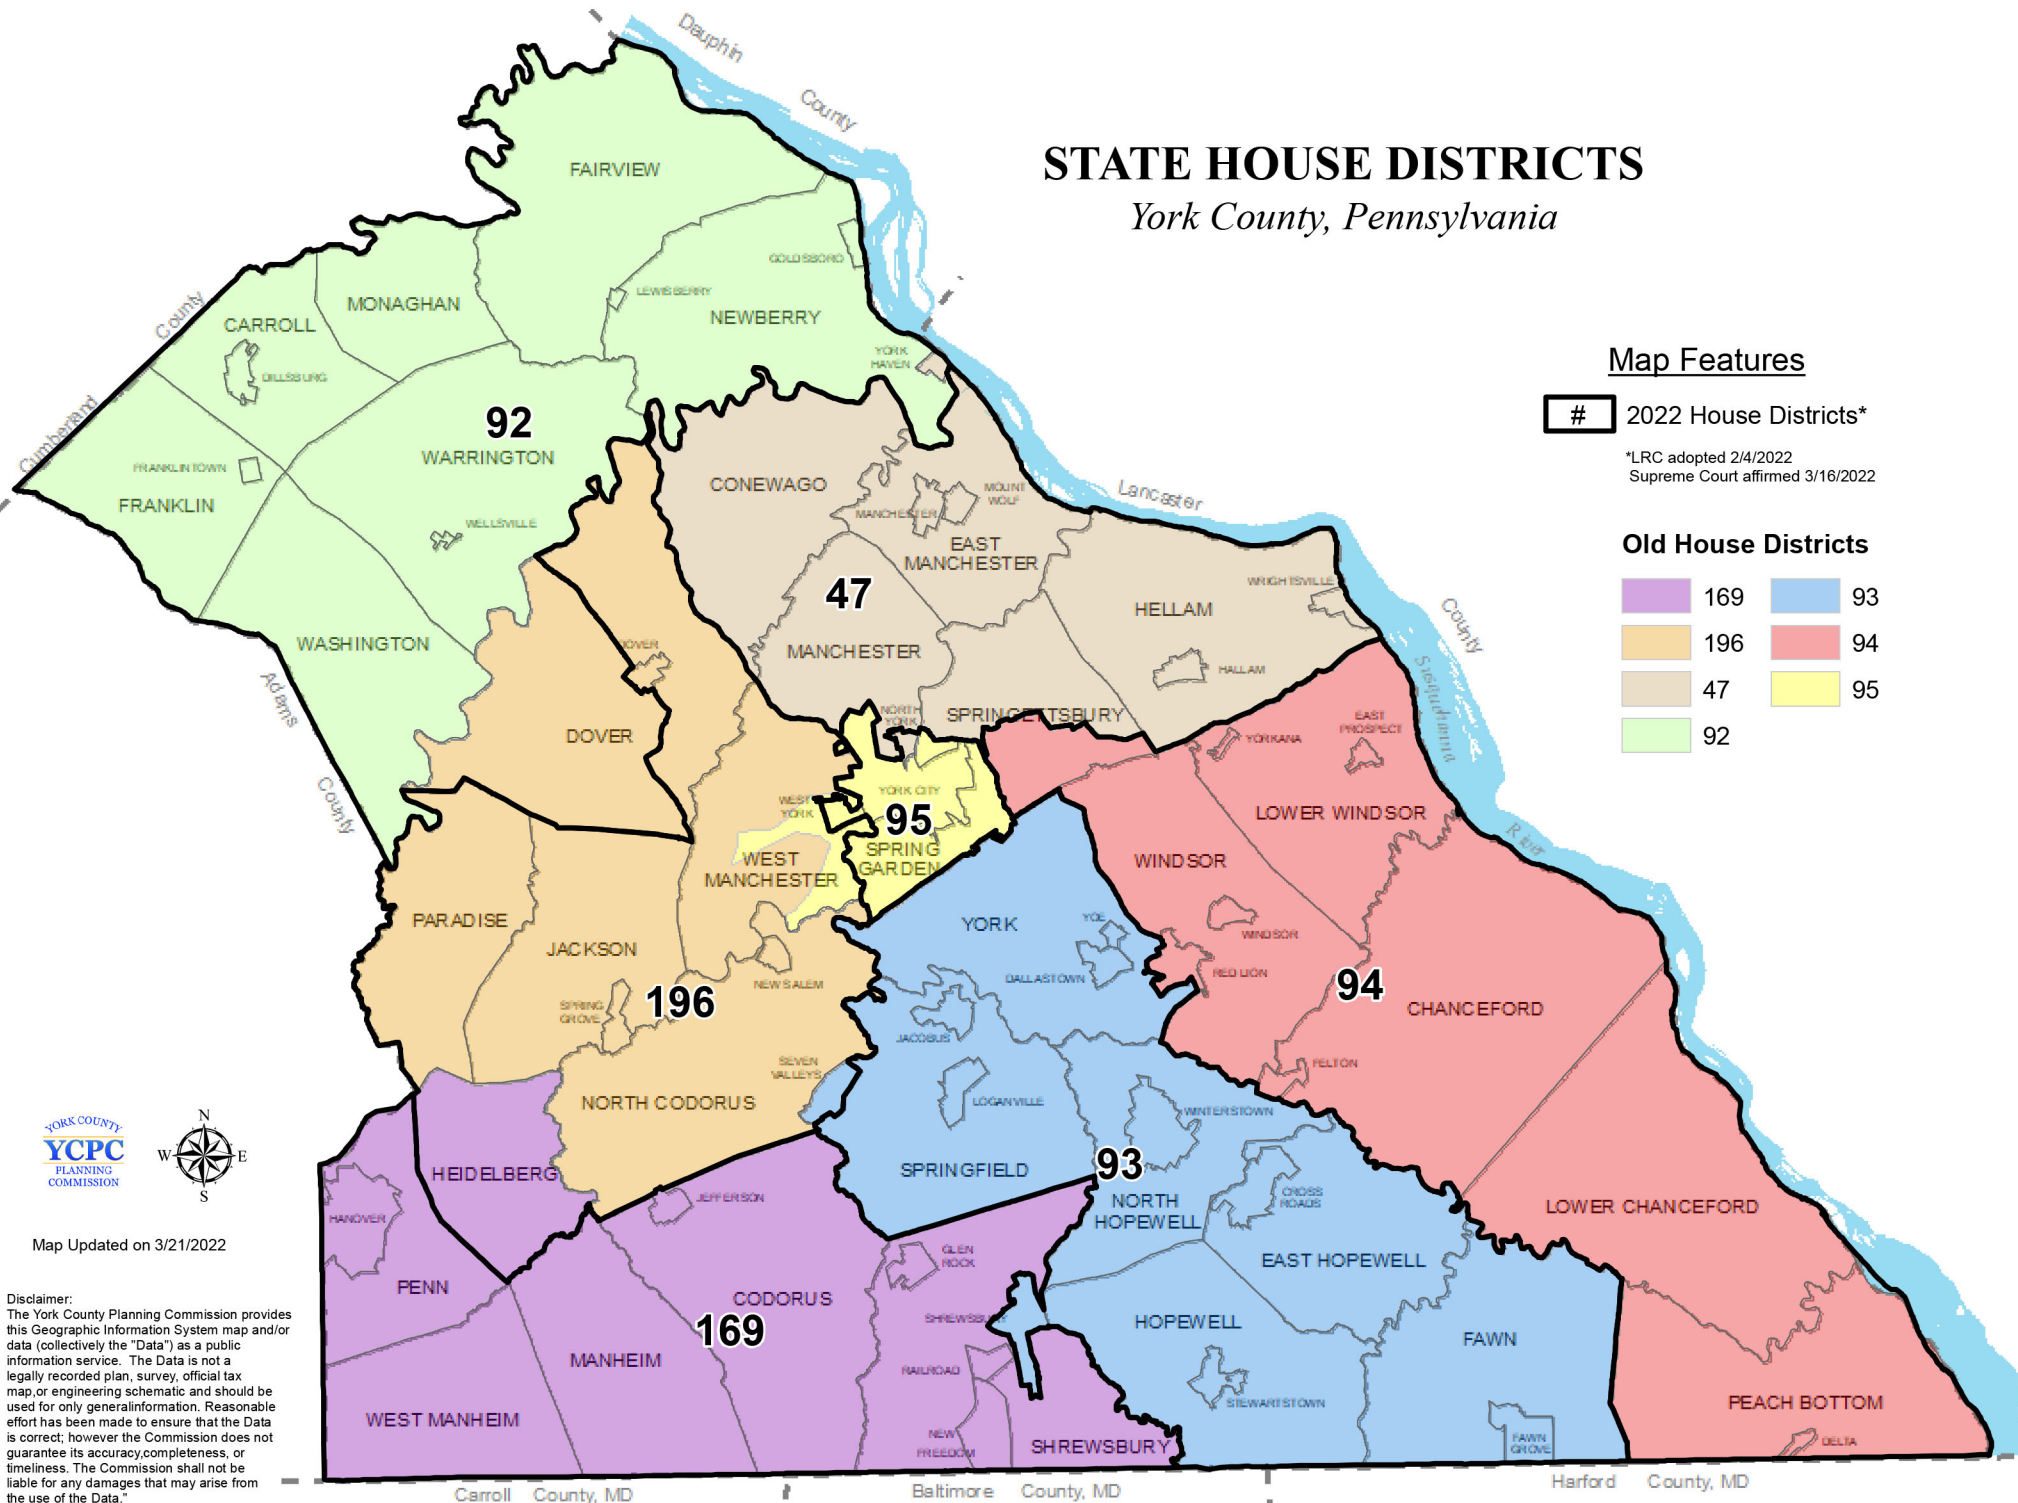

STATE HOUSE DISTRICTS

York County, Pennsylvania

Map Features

2022 House Districts*

*LRC adopted 2/4/2022
Supreme Court affirmed 3/16/2022

Old House Districts

169	93
196	94
47	95
92	

Map Updated on 3/21/2022