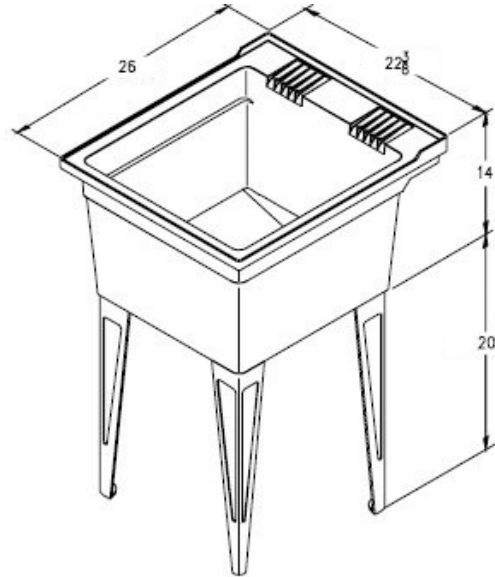

Zurn® Laundry Tubs

Available Option