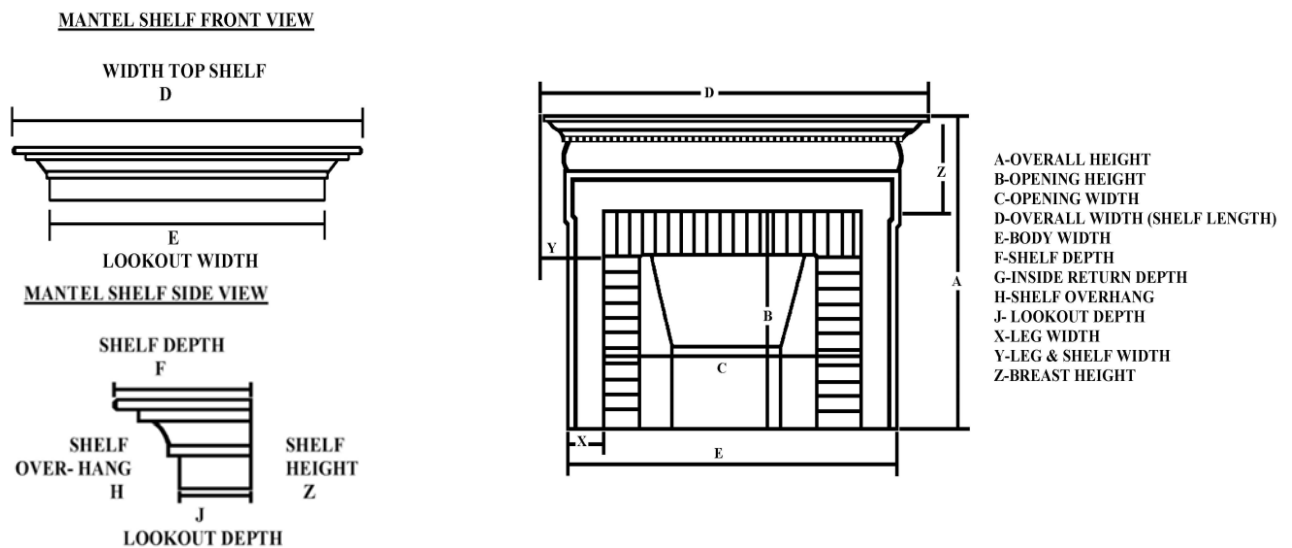

Lincoln

Shelf Overhang (H): 4-1/4" Shelf Height (Z): 5" Shelf Depth (F): 7-1/2" Lookout Depth (J): 3-1/4"

Johnson

Shelf Overhang (H): 3-1/2" Shelf Height (Z): 5" Shelf Depth (F): 7-3/4" Lookout Depth (J): 4-1/4"

Continued on next page...

Arthur

Shelf Depth (F): 7-3/4" Shelf Overhang (H): 4-1/4"
 Leg & Shelf (Y): 13-1/4" Breast Height (Z): 13"
 Leg Width (X): 9"

McKinley

Shelf Depth (F): 6-3/4" Shelf Overhang (H): 4-1/4"
 Leg & Shelf (Y): 10-1/4" Breast Height (Z): 13"
 Leg Width (X): 6"

Roosevelt

Shelf Depth (F): 6" Shelf Overhang (H): 3-1/2"
 Leg & Shelf (Y): 12-1/4" Breast Height (Z): 14-1/2"
 Leg Width (X): 8-3/4"

Mantel Design Specifications and Terminology:

Floor Covering Products

Please see the separate Product Literature Guide – Floor Covering Supplement or visit our website, www.iconlegacy.com, for available floor covering offerings.