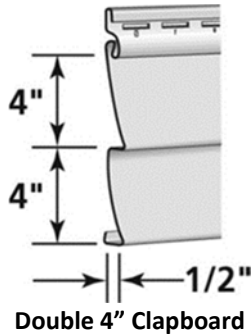

Standard Item

Styles:

Features:

- Natural woodgrain appearance
- Patented STUDfinder™ is designed for accurate and secure installation
- RigidForm™ 160 technology has been tested to withstand wind load pressures of up to 160 mph
- DuraLock™ post-formed lock design 9/16" panel projection
- .042" thickness
- Virtually maintenance free, never needs painting
- Class 1(A) fire rating
- Limited lifetime warranty