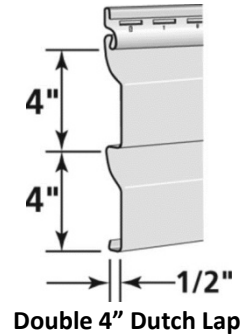

Standard Item

Styles:

Features:

- Natural woodgrain appearance
- Patented STUDfinder™ is designed for accurate and secure installation
- RigidForm™ 160 technology has been tested to withstand wind load pressures of up to 160 mph
- DuraLock™ post-formed lock design 9/16" panel projection
- .042" thickness
- Virtually maintenance free, never needs painting
- Class 1(A) fire rating
- Limited lifetime warranty