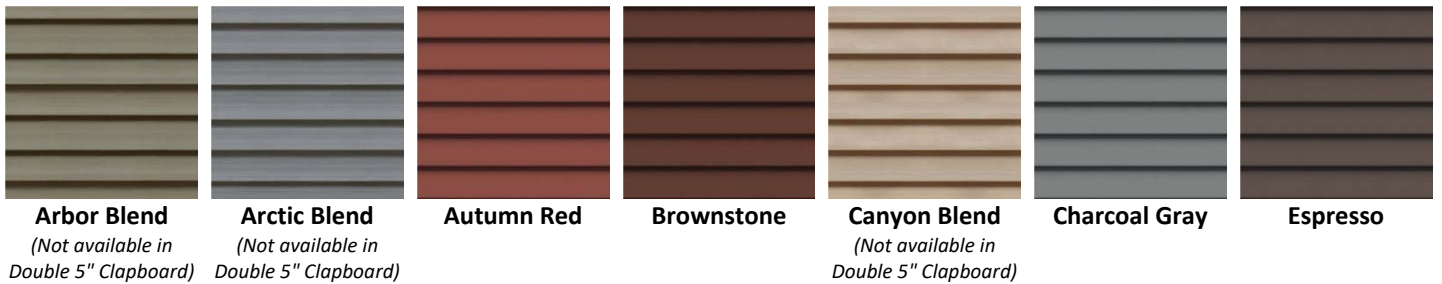

Available Upgrade Colors: