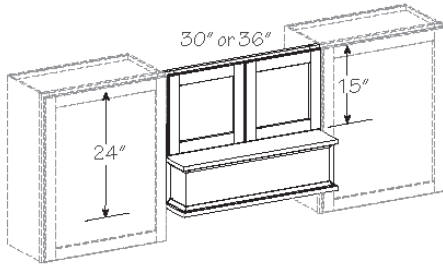

**Stainless Steel
(403004)**

Merillat® Wall Hoods

Available Upgrade

Matching Mantel Hood Front:

Features:

- Solid wood/wood veneer construction
- Doors open to facilitate duct installation and wiring
- Available with BUTT doors with center stile
- Hood extends 6-1/2" from face frame of adjacent wall cabinets, 18-1/2" from wall
- Mounts between two 27" high or higher wall cabinets
- Almond colored painted metal line included
- For installations with exterior ductwork
- Range Hood Blower (RHB) required; ordered separately
- Available in all door style and finishes; Maple Accent Glaze is available in square door styles only
- Available in all painted finishes, which are painted hardwood