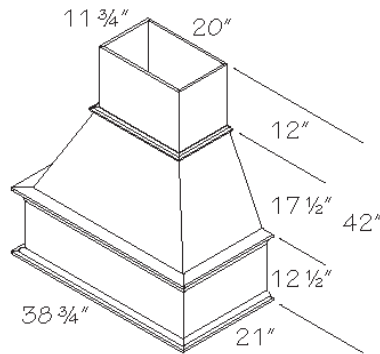

Wall Hood Classic Chimney Plain:

Features:

- Solid wood/wood veneer construction
- For installation with exterior ductwork
- A 3" space is recommended on both sides of hood for adjacent cabinet runs
- Can accommodate ceilings up to 9' high with installation of the chimney or 8' without the chimney
- **Not** designed to be used with a soffit
- 12" tall chimney is shipped unattached for easier installation
- Requires a metal liner and blower
- Available in all finishes; Maple Accent Glaze shipped standard finish
- Available in all painted finishes, which are painted hardwood
- Textured Laminate (TL) will be stained or painted hardwood
- **Not** available in Hickory door styles
- **Note:** Cabinetry and appliances located below these Wall Hoods **must** be pulled to a minimum of 27" deep and a maximum of 30" deep for improved function