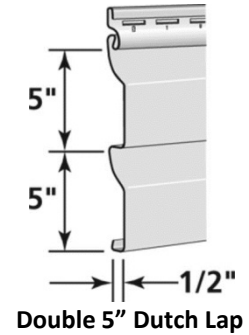

www.certainteed.com

CertainTeed® Monogram™ Vinyl Siding

Available Upgrade

Styles:

Features:

- Heavy-Duty .046" thickness
- TrueTexture™ rough cedar finish molded from real cedar boards
- Patented STUDfinder™ is designed for accurate and secure installation
- RigidForm™ 220 Technology has been tested to withstand wind load pressures up to 220 mph
- CertiLock™ self-aligned, post-formed positive lock
- 3/4" panel projection
- Virtually maintenance free, never needs painting
- Class 1(A) fire rating
- Lifetime limited warranty