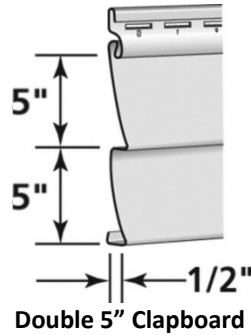

www.certainteed.com

CertainTeed® Monogram™ Vinyl Siding

Available Upgrade

Styles:

Features:

- Heavy-Duty .046" thickness
- TrueTexture™ rough cedar finish molded from real cedar boards
- Patented STUDfinder™ is designed for accurate and secure installation
- RigidForm™ 220 Technology has been tested to withstand wind load pressures up to 220 mph
- CertiLock™ self-aligned, post-formed positive lock
- 3/4" panel projection
- Virtually maintenance free, never needs painting
- Class 1(A) fire rating
- Lifetime limited warranty