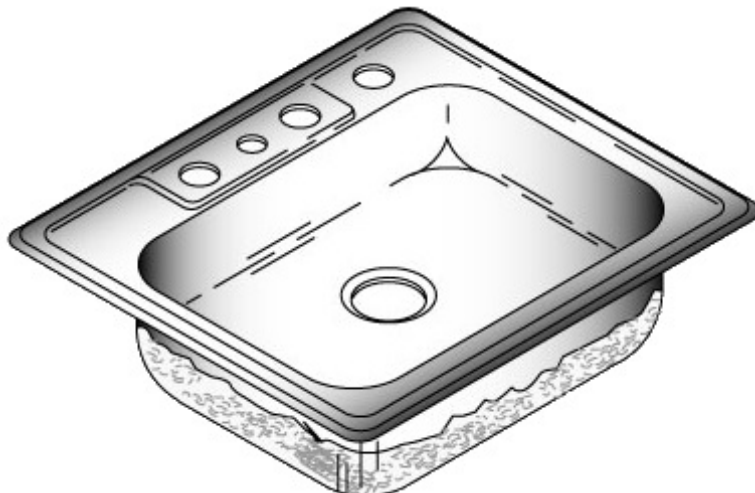

Double Round Over

Ogee Edge

Bevel Edge

ROC Industries® Stainless Steel Kitchen Sinks

**Stainless Steel Double Bowl Drop-in-Sink
(25123)**
33" x 22" x 8"
Standard Item

**Stainless Steel Single Bowl Drop-in-Sink
(25108)**
25" x 22" x 8"
Available Option