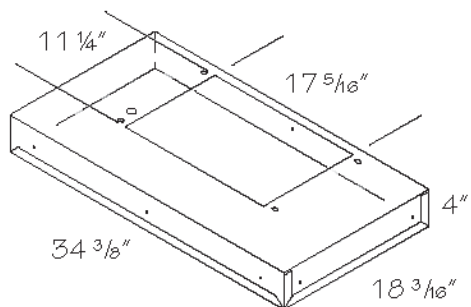

Wall Hood Liner:

Features:

- Constructed of heavy gauge steel
- For installation with exterior ductwork
- For use with Wall Hood Classic Chimney Plain
- For use with Wall Hood Blower
- Metallic medium grey painted finish