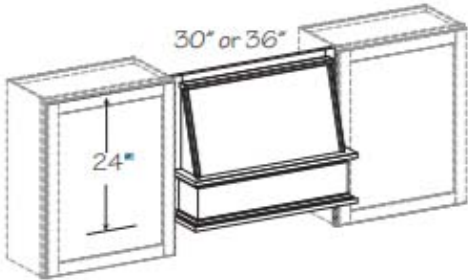

Range Hood Front:

Features:

- Solid wood/wood veneer construction
- Hood extends 6-1/2" from face frame of adjacent wall cabinets, 18-1/2" from wall
- Mounts between two 27" high or higher wall cabinets
- Almond colored painted metal liner included
- For installations with exterior ductwork
- Range Hood Blower (RHB) required; ordered separately
- Available in all finishes; Maple Accent Glaze shipped standard finish
- Available in all painted finishes, which are painted hardwood
- Textured Laminate (TL) will be stained or painted hardwood

Continued on next page...