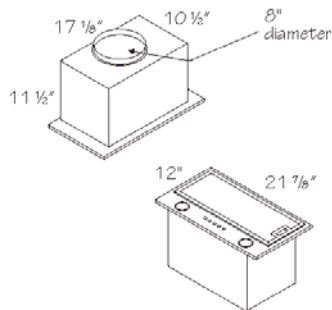

Wall Hood Blower:

Features:

- AC 120 volt required
- 620 CFM/7.5 Sones; three-speed motor with push button electronic control
- Constructed of heavy gauge steel
- Pre-wired for electrical connection
- 8" diameter duct vents on top
- Dual bulb halogen lighting (PAR 20) included
- UL and HVI approved
- For installations with exterior ductwork
- For use with Wall Hood Classic Chimney Plain
- For use with Wall Hood Liner
- Metallic medium grey painted finish on cover plate is corrosion and rust resistant. Blowerbox has galvanized finish