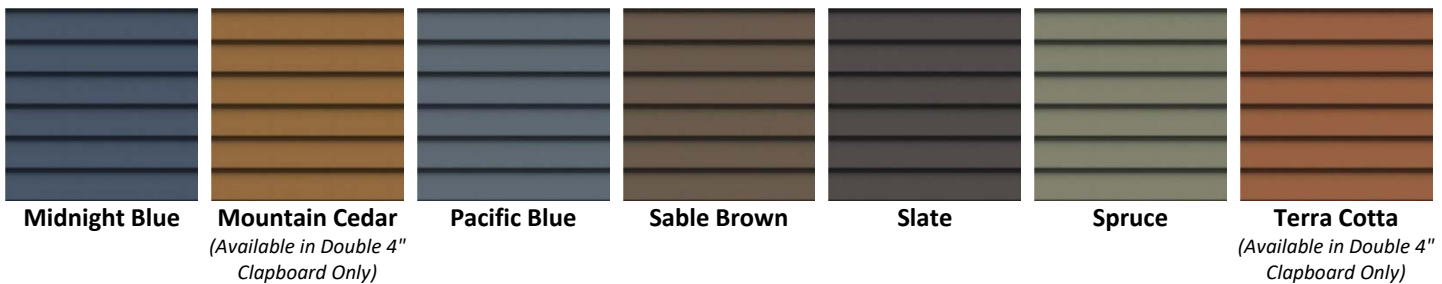

Available Upgrade Colors: