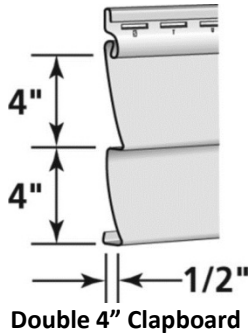

www.certainteed.com

CertainTeed® Monogram™ Vinyl Siding

Available Upgrade

Styles:

Features:

- Heavy-Duty .046" thickness
- TrueTexture™ rough cedar finish molded from real cedar boards
- Patented STUDfinder™ is designed for accurate and secure installation
- RigidForm™ 220 Technology has been tested to withstand wind load pressures up to 220 mph
- CertiLock™ self-aligned, post-formed positive lock
- 3/4" panel projection
- Virtually maintenance free, never needs painting
- Class 1(A) fire rating
- Lifetime limited warranty