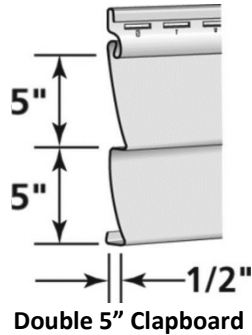

Standard Item

Styles:

Features:

- Natural woodgrain appearance
- Patented STUDfinder™ is designed for accurate and secure installation
- RigidForm™ 160 technology has been tested to withstand wind load pressures of up to 160 mph
- DuraLock™ post-formed lock design 9/16" panel projection
- .042" thickness
- Virtually maintenance free, never needs painting
- Class 1(A) fire rating
- Limited lifetime warranty