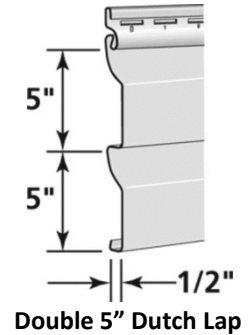

Standard Item

Styles:

Features:

- Natural woodgrain appearance
- Patented STUDfinder™ is designed for accurate and secure installation
- RigidForm™ 160 technology has been tested to withstand wind load pressures of up to 160 mph
- DuraLock™ post-formed lock design 9/16" panel projection
- .042" thickness
- Virtually maintenance free, never needs painting
- Class 1(A) fire rating
- Limited lifetime warranty