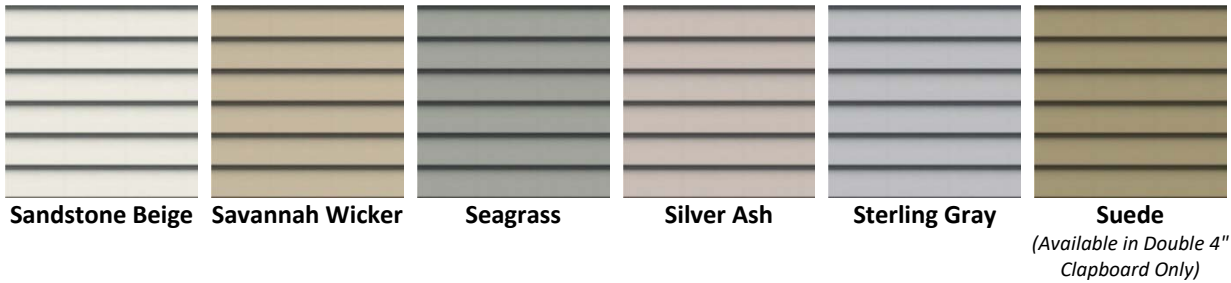

Standard Colors (continued):