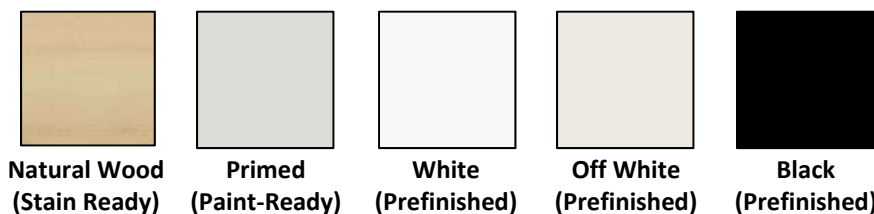

Interior Colors:

Black*

Dark Bronze*

Pine

White

* - Dark Bronze and Black interiors are only available with Dark Bronze and Black exteriors respectively.

Continued on next page...

Grilles (available at an additional charge):

- Grille pattern configuration dependent on window size.

Ply Gem® Mira Premium Double Hung Wood Windows

Available Upgrade

Features:

- Tilt-in sash design for easy cleaning from the safety of inside your home
- Sash interlock provides superior structural performance
- Stepped jambliner design for superior structural performance while maximizing available daylight opening
- Three-piece jambliner allows for different interior and exterior jambliner colors
- 6/4 sash construction for historically accurate wood window look
- 4 9/16" jambs made of clear wood eliminate extensive drywall work
- Sash and interior made with select clear wood; ready for paint or stain to match any interior décor (also available in prefinished white)
- Integral face groove allows for easy mulling and exterior accessory application
- Pre-punched nailing fin for simple installation
- AAMA 2604 paint finish provides superior resistance to chalking and fading
- Energy-efficient Warm Edge insulating HP glass reduces energy costs while reducing fabric fading
- Vacuum-treated, solid wood components resist damage from water and fungus
- Durable extruded aluminum cladding on all exterior frame surfaces resists dings and dents while providing structural integrity
- DP-50 certified
- 20-year warranty

Exterior Colors:

Interior Colors:

Continued on next page...

Grilles (available at an additional charge):

Colonial

Half-Colonial

Prairie

Perimeter Prairie