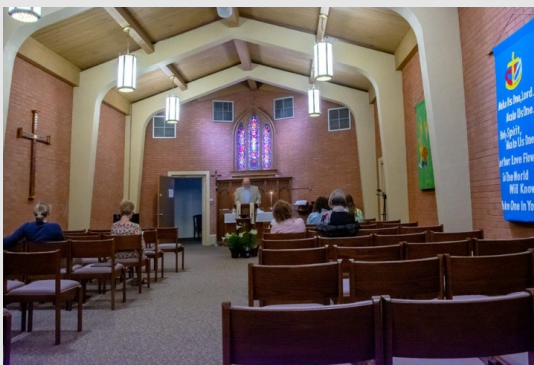

The Encourager Special Edition

St. Luke's Lutheran Church
"a church that encourages"

EASTER 2024

From behind the lens of Mr. Terry Cheville

St. Luke's Lutheran Church | 3200 Park Road, Charlotte, NC 28209