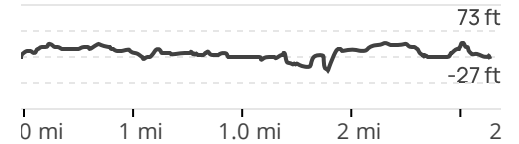

MN ★  
11.9°W  
4/12/2023

Gain: 49.21 ft Loss: 45.93 ft

Brandywine Park Loop  
Wilmington, DE