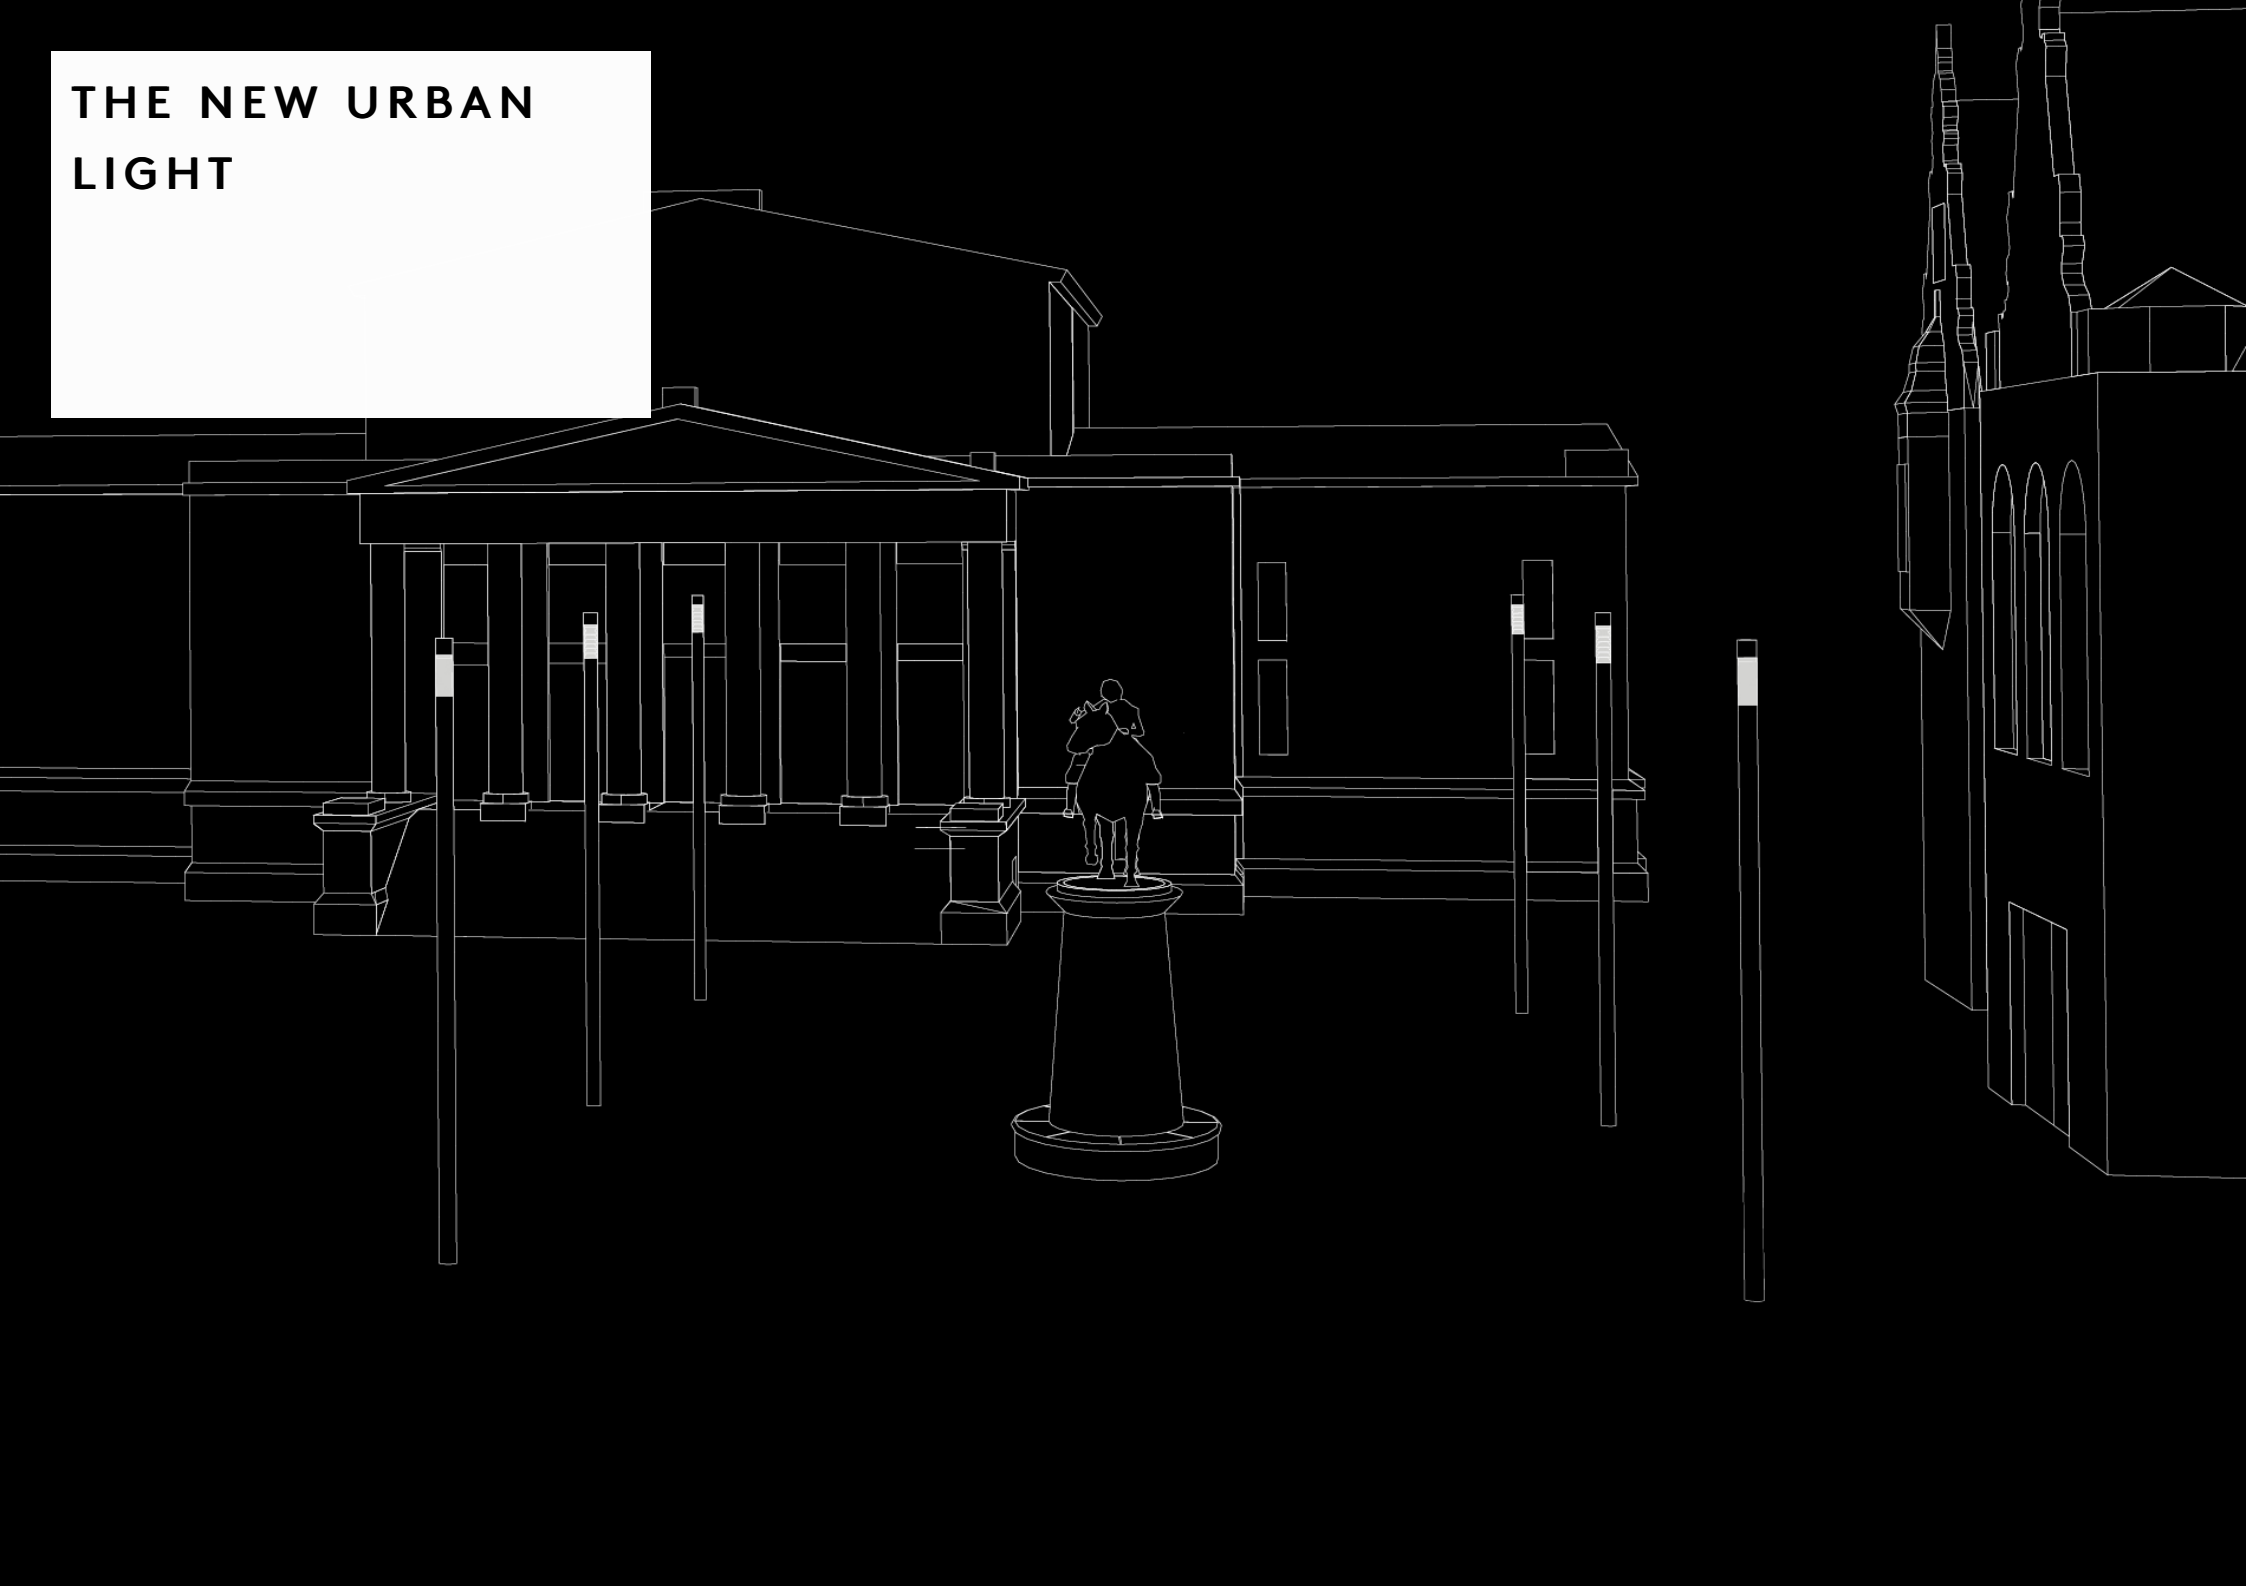

THE NEW URBAN
LIGHT