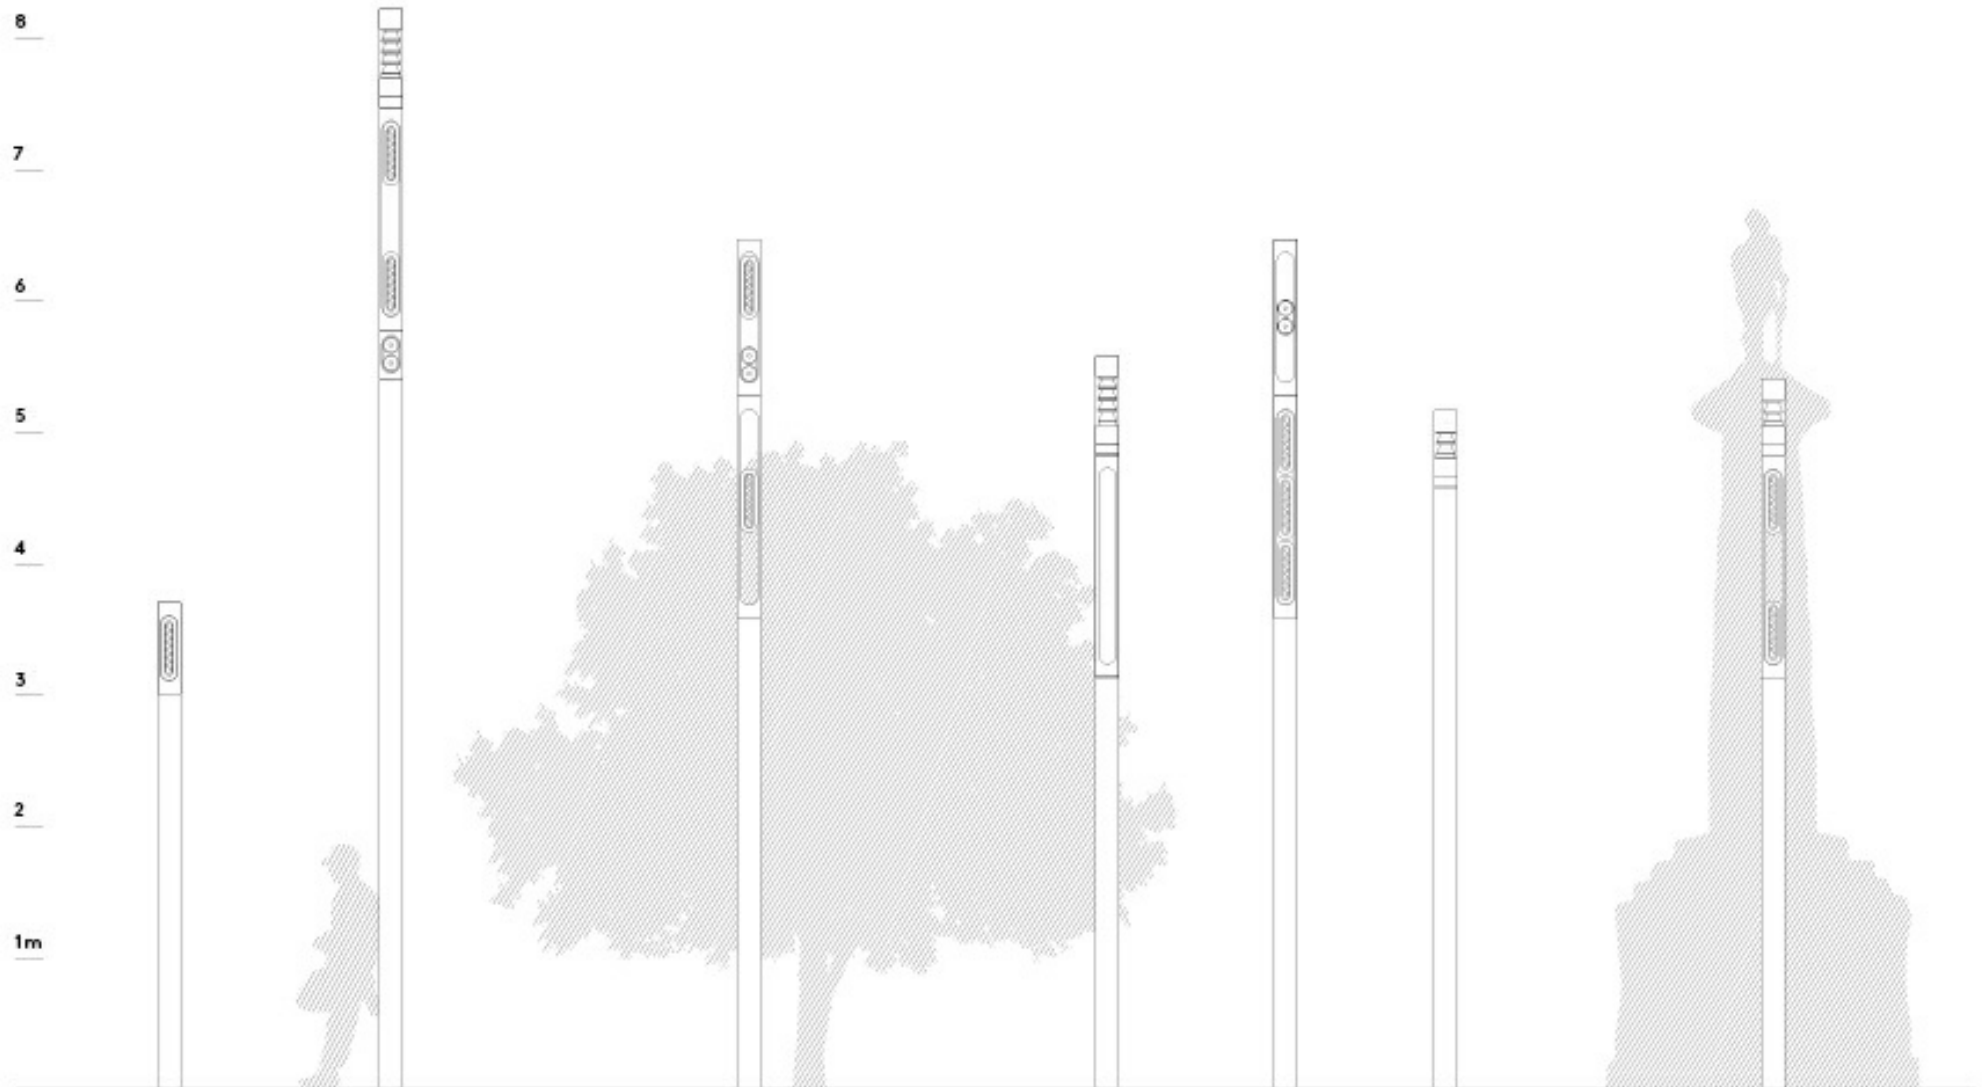

Lif overview

A new dimension in versatility

It's amazing just how flexible the design of a luminaire can be. For the Lif is entirely variable in terms of shape and function. Depending on the lighting task and desired design, the Lif can be individually configured. There are no bounds to your imagination thanks to a wide range of light modules, various mounting elements and additional components for all aspects of urban application.