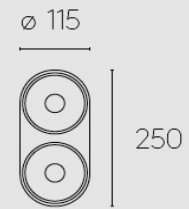

Lif twinspace module

Module with two spotlights for assembly in every Lif mounting element with various positioning options. The Lif twinspace module can be used in all four mounting elements. It enables the creation of settings or precise spotlighting of important objects, monuments or landmarks. Spot or medium beam characteristics are available with the Lif twinspace module.