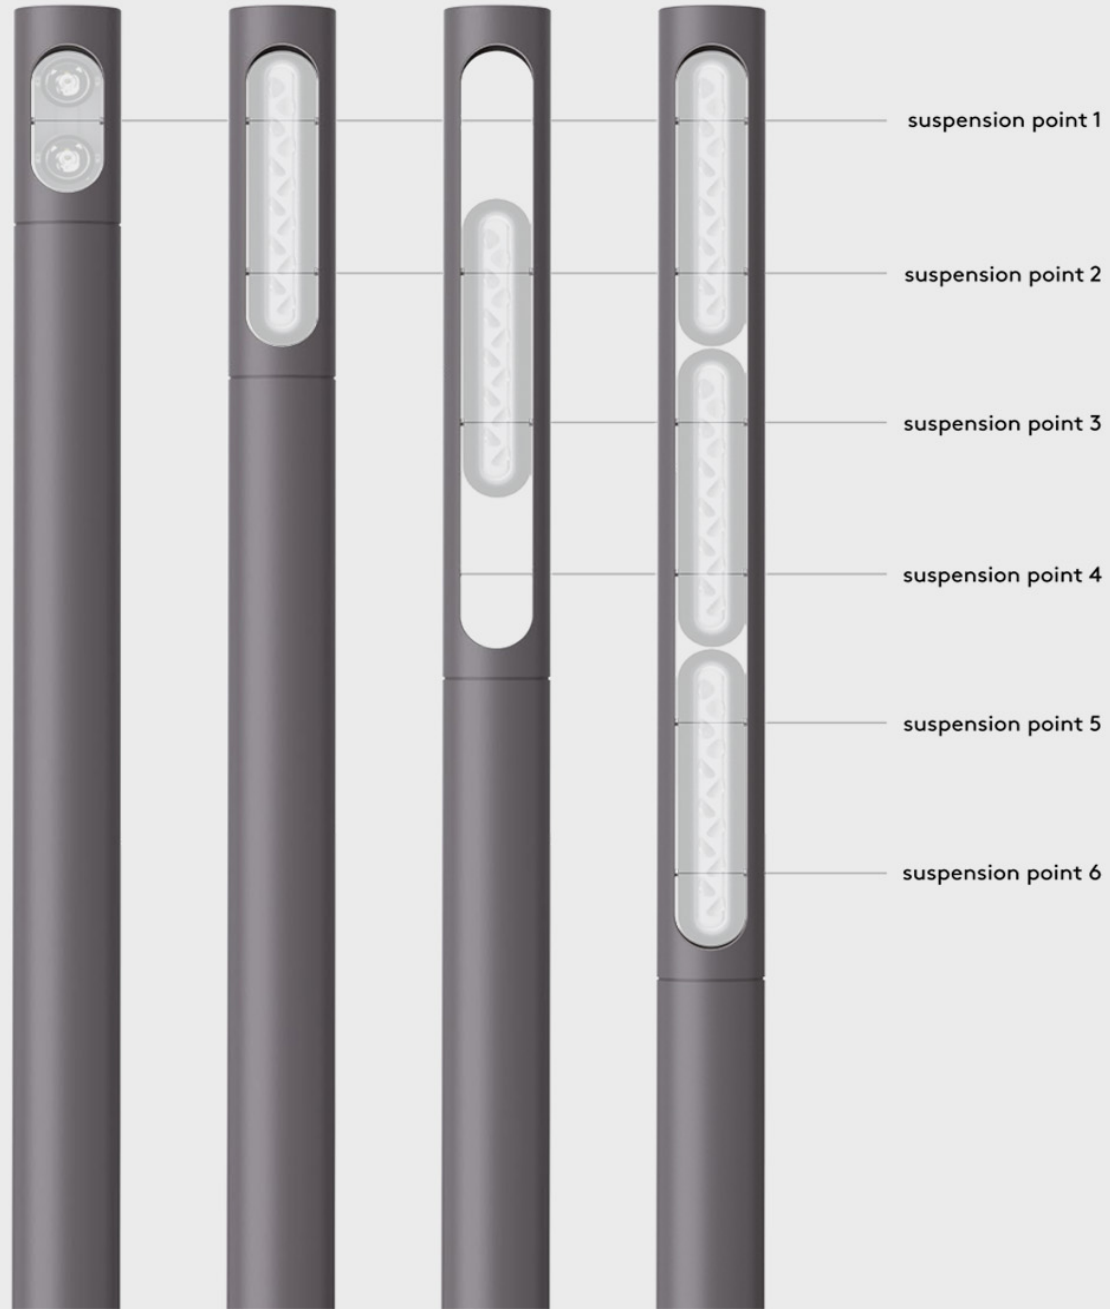

Lif overview

A new dimension in versatility

It's amazing just how flexible the design of a luminaire can be. For the Lif is entirely variable in terms of shape and function. Depending on the lighting task and desired design, the Lif can be individually configured. There are no bounds to your imagination thanks to a wide range of light modules, various mounting elements and additional components for all aspects of urban application.

Lif mounting elements

- for mounting of facade and twin spot modules or as a design element
- available in four sizes **250**, **500**, **1000** and **1500**mm
- can be stacked on top one another
- can be installed as required rotation between **0-360°**
- optionally with rear cover

Suspension points

Lif facade module

The Lif facade module has been specially developed to ensure precise illumination of all types of architecture. The precise and powerful module guarantees an optimum surface beaming arising from a few light points only.

Diverse light distributions enable highly uniform illumination of facades or vertical structures. The LED light is directed by premium quality optics enabling it to be precisely aligned horizontally and vertically to the facade being illuminated which prevents unwanted scatter light effect.