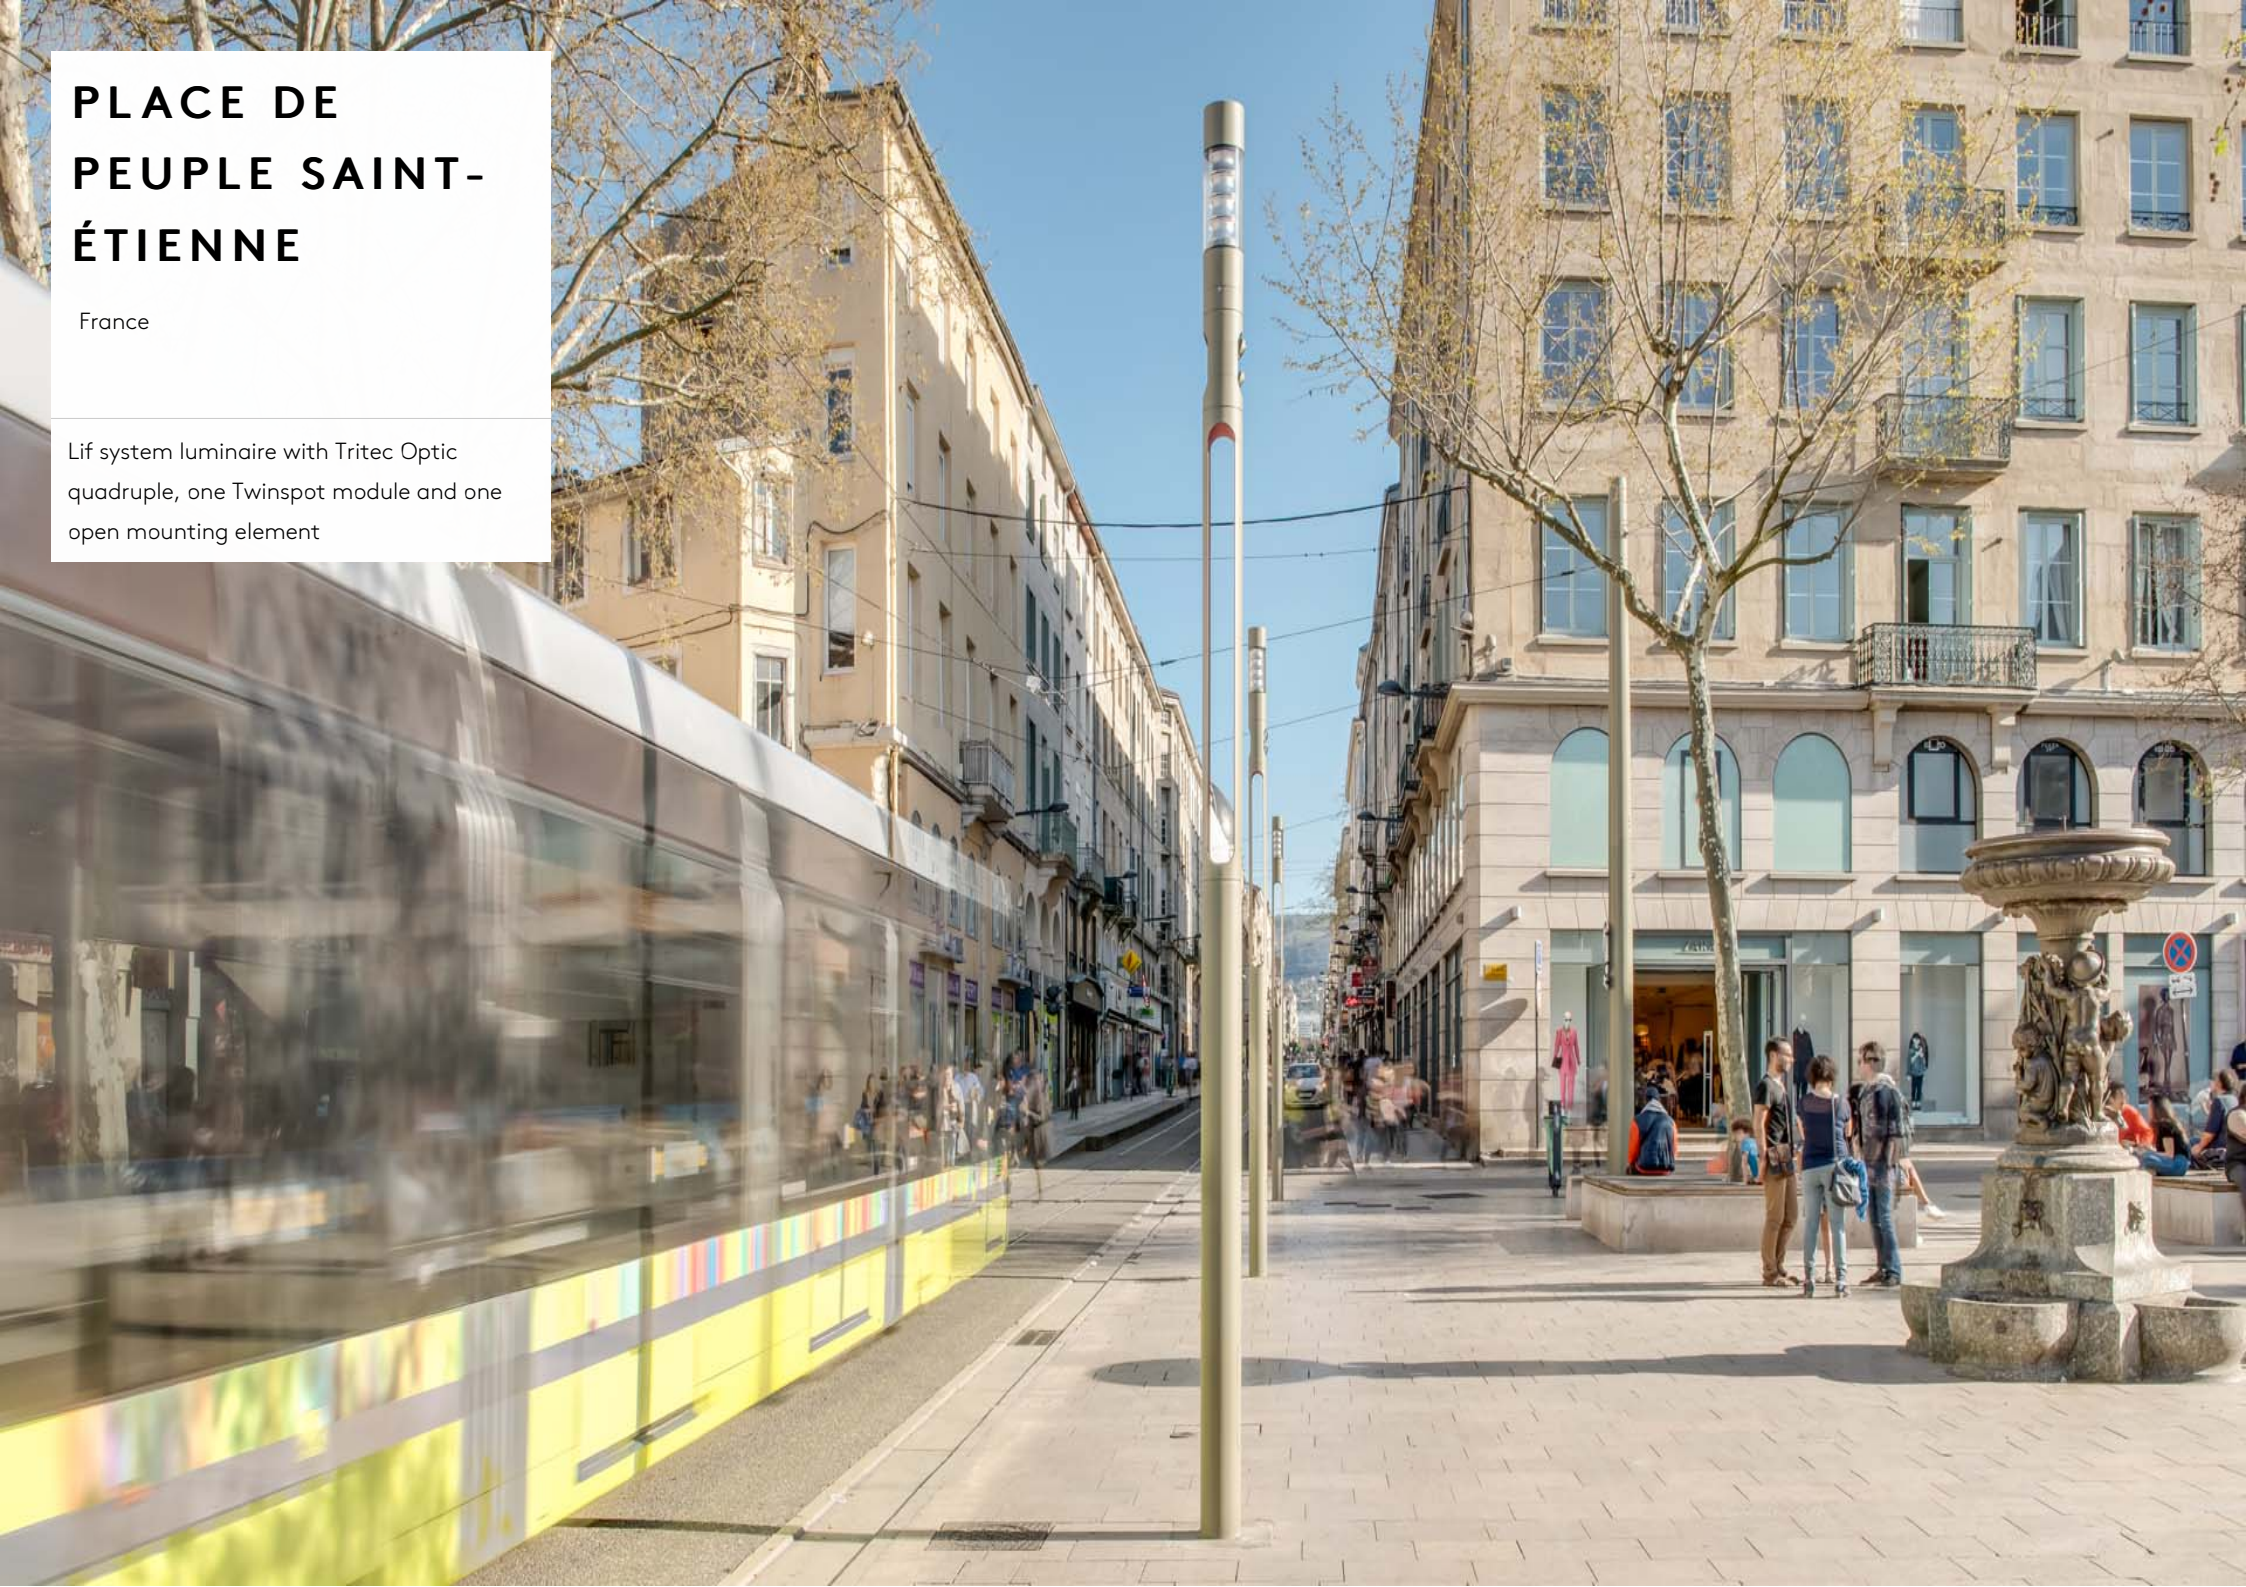

PLACE DE PEUPLE SAINT- ÉTIENNE

France

Lif system lumineuse with Tritec Optic
quadruple, one Twinspot module and one
open mounting element