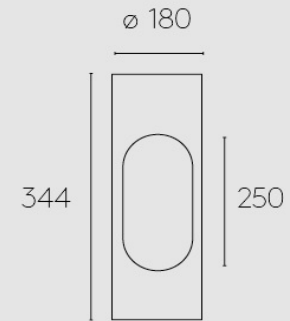

Lif mounting elements

- for mounting of facade and twin spot modules or as a design element
- available in four sizes **250**, **500**, **1000** and **1500**mm
- can be stacked on top one another
- can be installed as required rotation between **0-360°**
- optionally with rear cover

Technical
information

Technical information

- height up to 8,000mm, diameter 180mm
- LED 3,000/4,000K
- Top element CRI=80
- extruded aluminium profile
- option of additional modules
- base element galvanized steel, with anti-sink plate, choice of height
- DALI
- IP65, SK2, CE, ENEC
- colour Selux Graphit or special finish