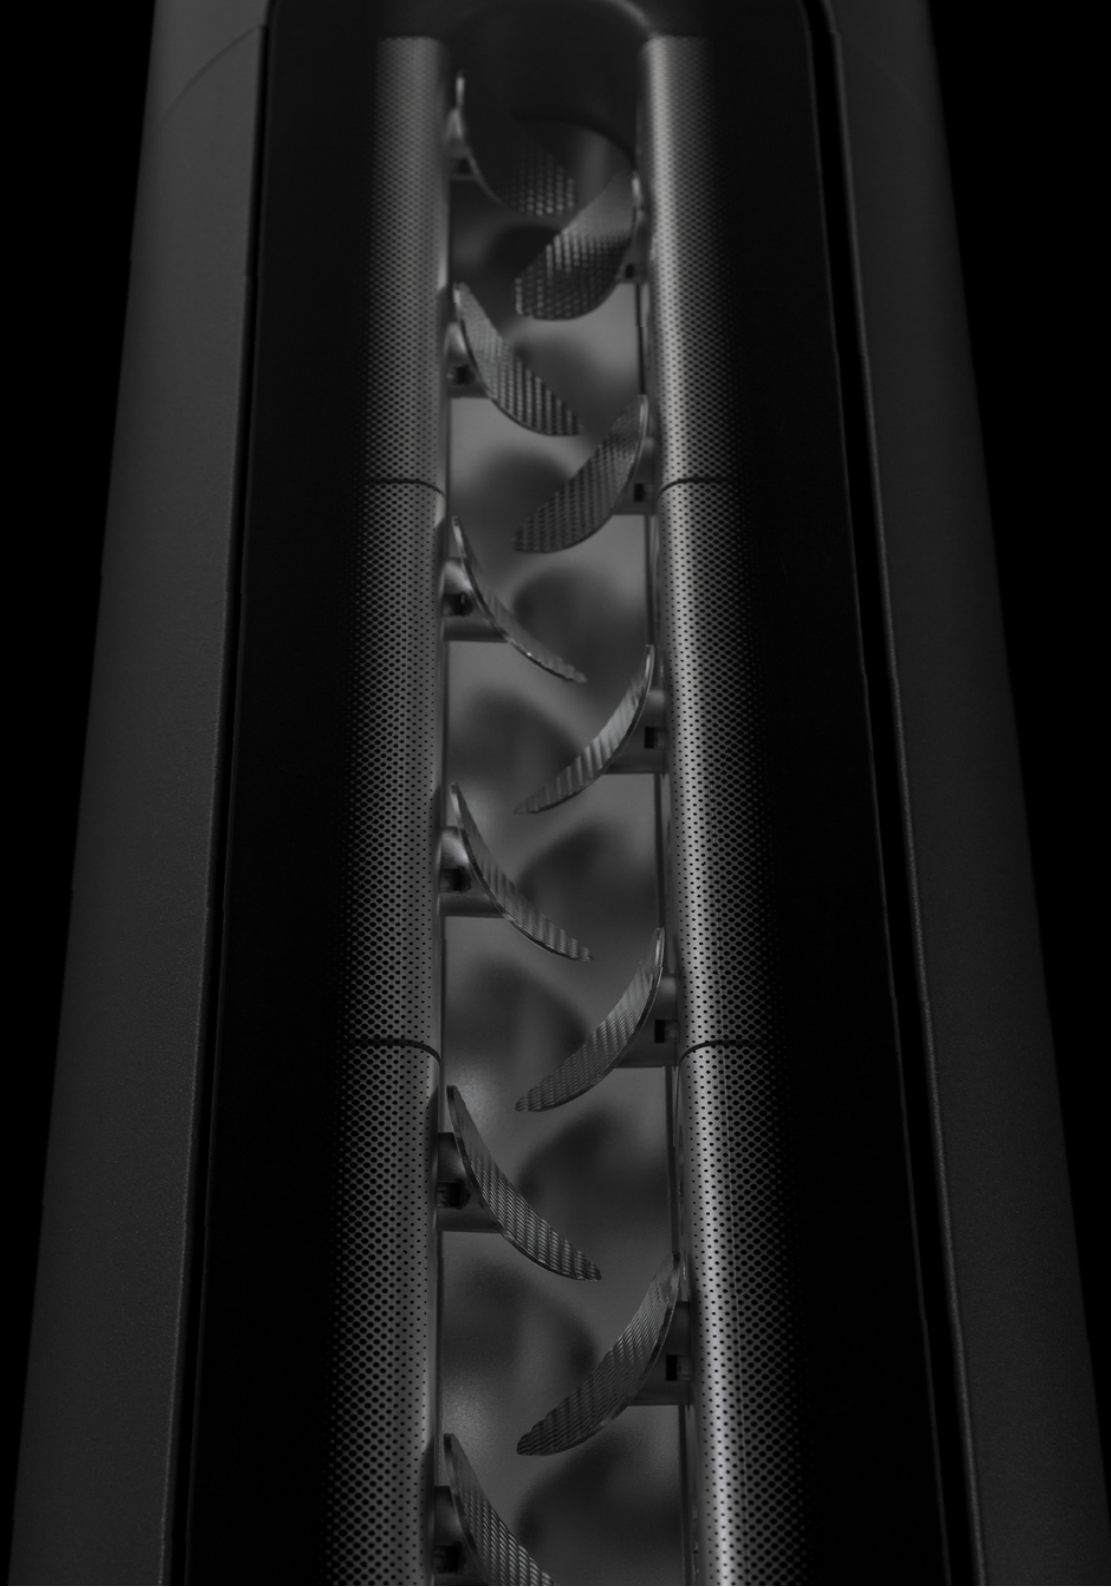

Selux quality

The finest quality right down to the most minor details. Lif unifies design, lighting technology and mechanical functionality to create a complete symbiosis. This is evident, for example, from the jointless glass terminations on the light modules with their particularly high workmanship and aesthetics. High quality design is maintained throughout all possible configurations. The intricate craftsmanship and use of premium quality materials ensure a long service life for the timelessly elegant Lif.