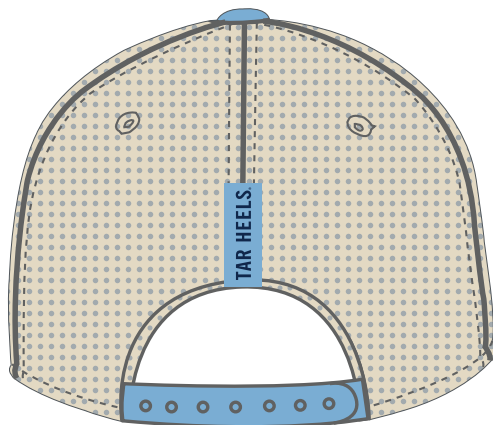

FALCON 2

#1901 - UNSTRUCTURED-TEAM COLOR/KHAKI MESH