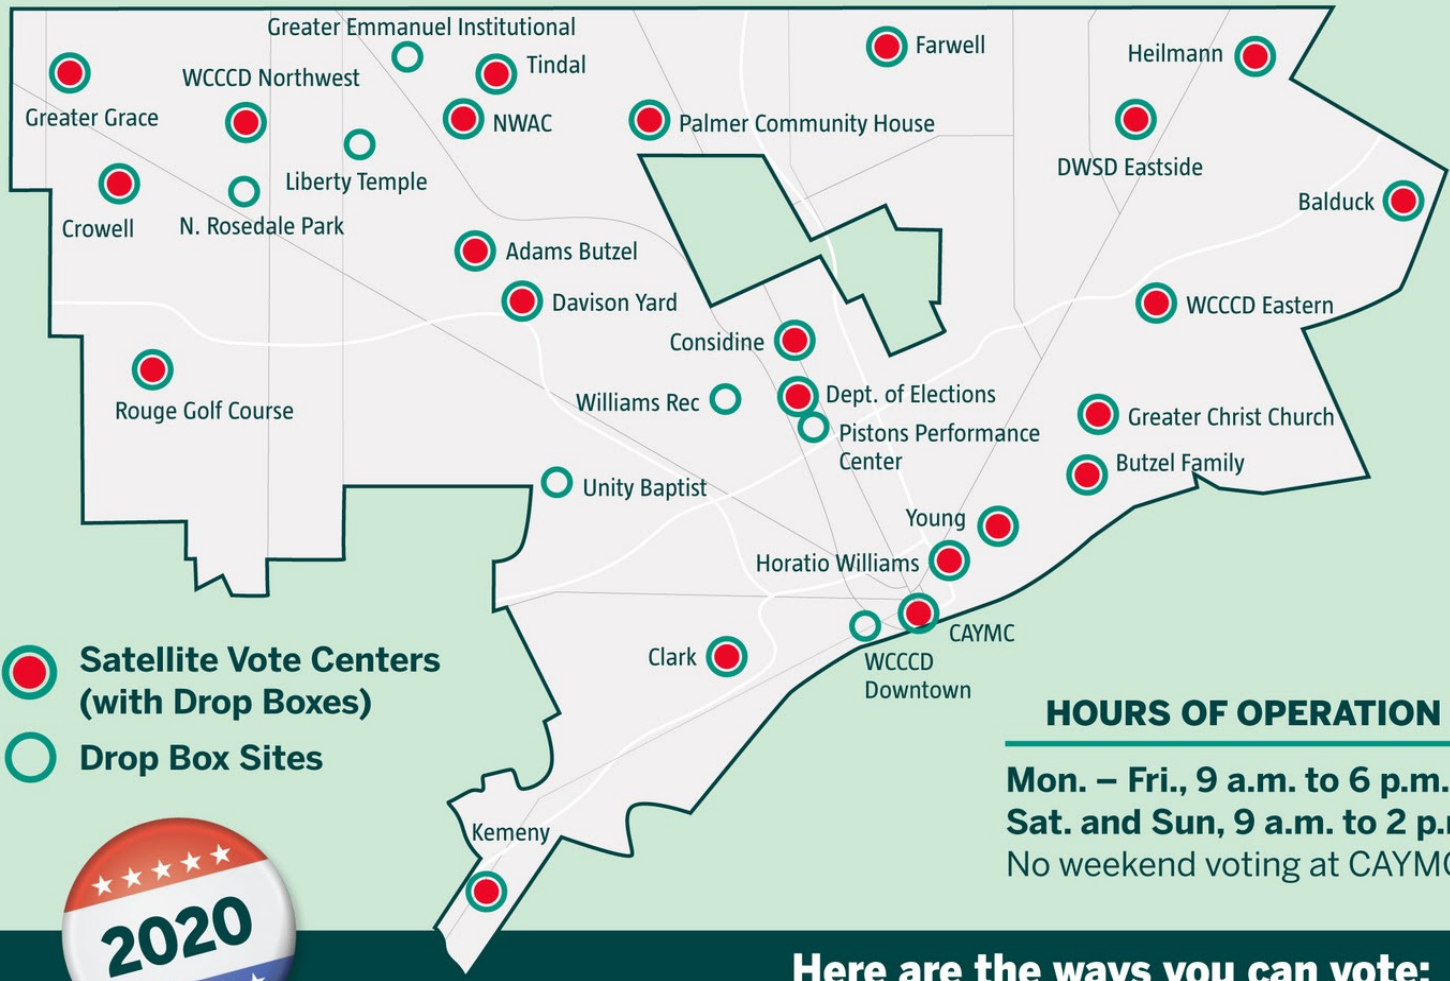

# Satellite Vote Centers & Drop Box Sites

This year Detroit has added **30 Drop Box Sites** and **23 Satellite Vote Centers** for Detroiters to register, vote and drop off their completed absentee ballot from now through Election Day, **November 3, 2020**.

## Here are the ways you can vote:

- 1.** Visit a **Satellite Vote Center** to register to vote and to vote absentee in person. Remember you can register to vote at any time including the day of the election.
- 2.** Visit any of the secured **Drop Box Sites** to drop off your completed absentee ballot from now through Election Day.
- 3.** If you choose to mail your completed absentee ballot, please mail it as early as possible. Instead, the Department of Elections strongly encourages voters to **take** their completed absentee ballot to one of **30 drop boxes** or **23 satellite locations**.
- 4.** If you are registered to vote and did not vote early, visit your assigned Detroit polling location on **November 3, 2020**.