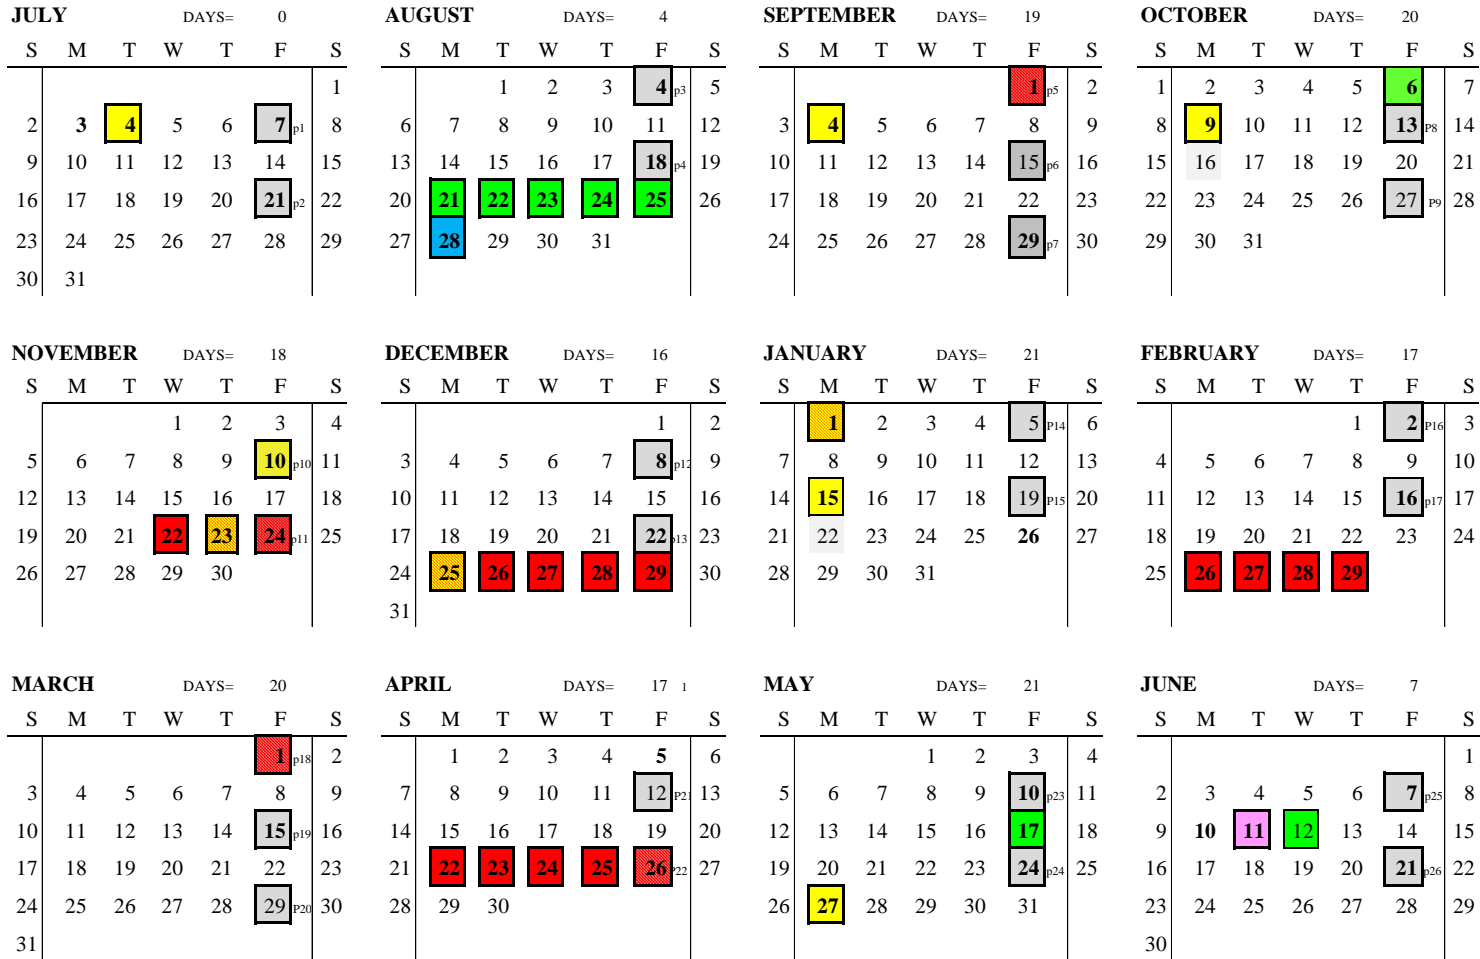

## White Mountains School Administrative Unit 35 - 2023-24

<b>First Day of School</b> - August 28	<b>Staff Development Days:</b>
<b>Last Day of School</b> - June 11	August 21, 22, 23, 24, 25 per school
	October 6
<b>Holidays</b>	May 17
July 4 - 4th of July	June 12
September 4 - Labor Day	
October 9 - Indigenous Peoples' Day	<b>Snow Make-up Days (if needed):</b>
November 10 - Veterans Day - observed	June 12, 13, 14
November 23 - Thanksgiving	
December 25 - Christmas	
January 1 - New Year's Day	
January 15 - Martin Luther King Jr. Civil Rights Day	
May 27 - Memorial Day	

	Payroll		Staff Development Days
	First Day of School		
	Last Day of School		
	School Vacation		
	Holiday		

**Total Student Days 180**

Approved by SAU Full Board on