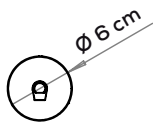

ROSONE / CANOPY

(DRIVER NON INCLUSO / DRIVER NOT INCLUDED)

kg 0,07 m³ 0,004

4,7 cm

3,5 cm

Code

ACCANOPYTO004

Colours

BC white

example composition code ACCANOPYTO004 BC