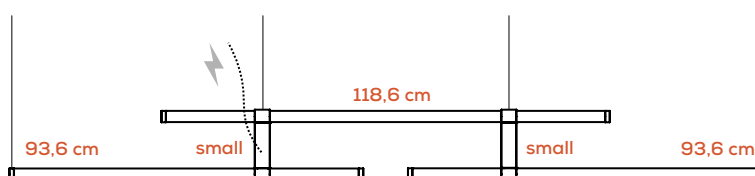

Paralela

Nahtrang Studio

Collezione composta da lampade in vetro modulari e multidimensionali a sospensione, parete e soffitto; lampade da terra e tavolo.

Collection composed of: modular and multidimensional suspensions, wall and ceiling lamps; floor and table lamps, made of glass.

Sospensione orizzontale / Horizontal suspension

Esempi compositivi con 3 tubi in vetro (NON SONO INCLUSI ROSONE E DRIVER)

Compositional examples with 3 glass tubes (CANOPY AND DRIVER ARE NOT INCLUDED)

CCT 3000K - color white

HORIZONTAL 14

ACTUXC30XXLA1BC + ACDISTSMFORXXBC + ACTUCX30XXBI2BC + ACDISTSMXORXXBC + ACTUXC30XXLA1BC + ACCAVOEL4X001BC (3m)

Si può scegliere quale cintura avrà l'entrata cavo elettrico (cavo a 4 poli) /
You can choose which belt will have the electric cable (4-pole cable) entry