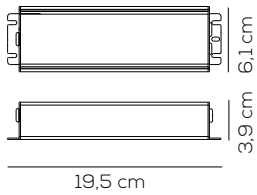

DRIVER 24V

Code	Product	W Max	Input	Output	Weight
CEDMWC00202	Dimmable 1-10V	80	100-305Vac 50-60 Hz	24VDC constant 3,4A	net kg 0,9

Casambi compatibile / Casambi compatible.