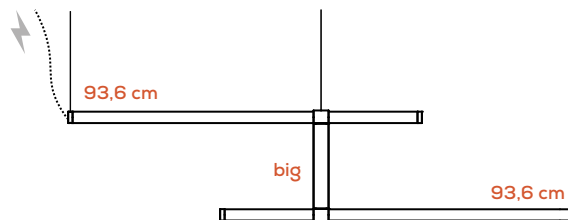

HORIZONTAL 6

ACTUCC30EXLA1BC + ACDISTBIXORXXBC + ACTUXC30XXLA1BC

Variante codice con entrata cavo elettrico da cintura /
Code variant with electric cable entry from belt

ACTUCC30XXLA1BC + ACDISTBIFORXXBC + ACTUXC30XXLA1BC +
ACCAVOEL2X001BC (3m)