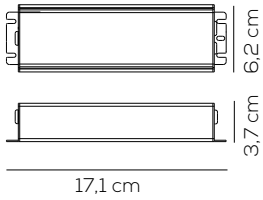

Paralela Drivers

Dimmable 1-10V

DRIVER 24V

Code	Product	W Max	Input	Output	Weight
CEDMWC00206	Dimmable 1-10V	40	100-305Vac 50-60 Hz	24VDC constant 3,2A	net kg 0,8

Casambi compatibile / Casambi compatible.