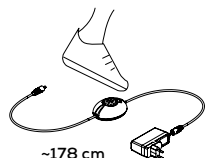

kg 0,3 m³ 0,003

~178 cm

ACCONTROLPT0001

Power and control equipment (dimmer, driver, cables, plug)
100-240Vac input, 25W, 24Vdc output
Plugs: EU, USA (Japan), UK, CCC
Color: black

Consigliata per lampada da terra, utilizzabile anche per lampada da tavolo
Recommended for floor lamp, can also be used for table lamp