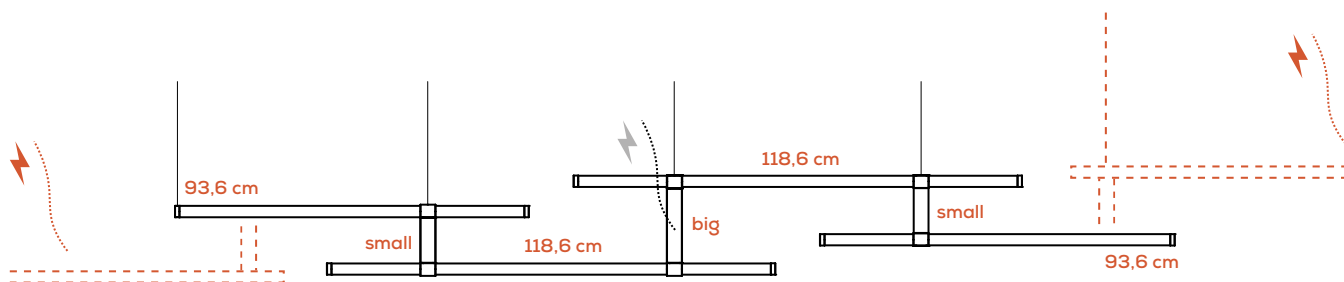

----- ATTENTION -----

Con il cavo elettrico quadripolare si possono alimentare fino a 4 tubi in vetro.
In caso di composizioni più estese bisognerà aggiungere ulteriori connessioni elettriche /
Up to 4 glass tubes can be powered with the quadripolar electric cable.
In the case of more extensive compositions, it will be necessary to add further electrical connections