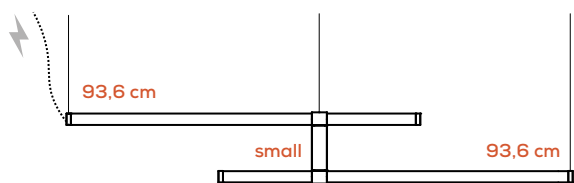

Paralela

Nahtrang Studio

Collezione composta da lampade in vetro modulari e multidimensionali a sospensione, parete e soffitto; lampade da terra e tavolo.

Collection composed of: modular and multidimensional suspensions, wall and ceiling lamps; floor and table lamps, made of glass.

Sospensione orizzontale / Horizontal suspension

Esempi compositivi con 2 tubi in vetro (NON SONO INCLUSI ROSONE E DRIVER)

Compositional examples with 2 glass tubes (CANOPY AND DRIVER ARE NOT INCLUDED)

CCT 3000K - color white

HORIZONTAL 5

ACTUCC30EXLA1BC + ACDISTSMXORXXBC + ACTUXC30XXLA1BC

Variante codice con entrata cavo elettrico da cintura /
Code variant with electric cable entry from belt

ACTUCC30XXLA1BC + ACDISTSMFORXXBC + ACTUXC30XXLA1BC +
ACCAVOEL2X001BC (3m)