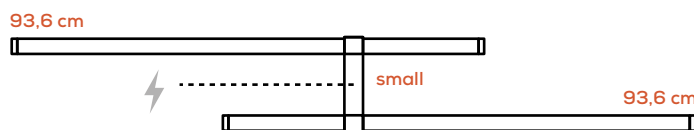

WALL 8

ACTUXX30XXLA1BC + ACDISTSMPXAPXXBC + ACTUXX30XXLA1BC
+ 2 X ACSTAFFA001XXBC