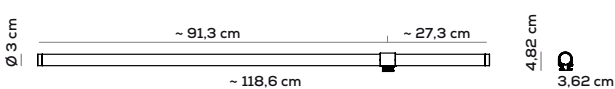

TUBO IN VETRO 93,6cm + 1 PUNTO DI CONNESSIONE / GLASS TUBE 93,6cm + 1 CONNECTION POINT

example composition code AC TU X X (30) X X LA 1 (GE)

kg 1 m³ 0,007