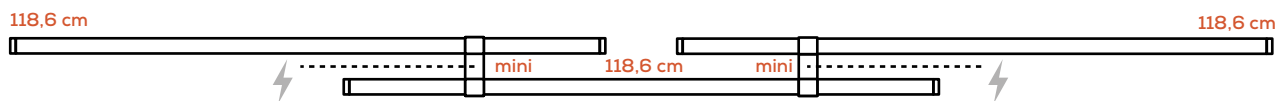

Paralela

Nahtrng Studio

Collezione composta da lampade in vetro modulari e multidimensionali a sospensione, parete e soffitto; lampade da terra e tavolo.

Collection composed of: modular and multidimensional suspensions, wall and ceiling lamps; floor and table lamps, made of glass.

Parete e soffitto / Wall and ceiling

Esempi compositivi con 3 tubi in vetro (DRIVER NON INCLUSO)

Compositional examples with 3 glass tubes (DRIVER NOT INCLUDED)

CCT 3000K - color white

WALL 13

ACTUXX30XXBI1BC + ACDISTMIXAPXXBC + ACTUXX30XXBI2BC + ACDISTMIXAPXXBC + ACTUXX30XXBI1BC + 2 X ACSTAFFA001XXBC