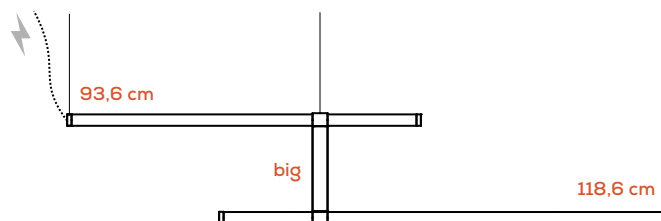

HORIZONTAL 9

ACTUCC30EXLA1BC + ACDISTBIXORXXBC + ACTUXC30XXBI1BC

Variante codice con entrata cavo elettrico da cintura /
Code variant with electric cable entry from belt

ACTUCC30XXLA1BC + ACDISTBIFORXXBC + ACTUXC30XXBI1BC +
ACCAVOEL2X001BC (3m)