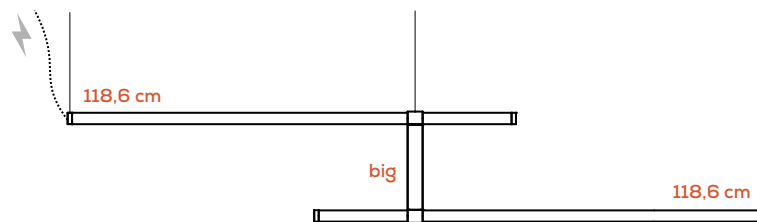

HORIZONTAL 8

ACTUCC30EXBI1BC + ACDISTBIXORXXBC + ACTUXC30XXBI1BC

Variante codice con entrata cavo elettrico da cintura /
Code variant with electric cable entry from belt

ACTUCC30XXBI1BC + ACDISTBIFORXXBC + ACTUXC30XXBI1BC +
ACCAVOEL2X001BC (3m)