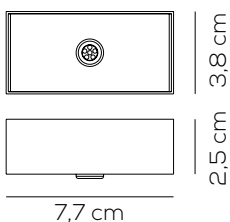

Dimmable Triac/ELV/0-10V

DRIVER 24V

Code	Product	W Max	Input	Output	Weight
CEDLTF00600	Dimmable Triac/ELV/0-10V	25	100-305Vac 50-60 Hz	24VDC constant 1,1A	net kg 0,14

Casambi compatibile / Casambi compatible.