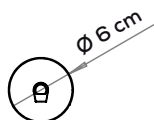

ROSONE / CANOPY

(DRIVER NON INCLUSO / DRIVER NOT INCLUDED)

kg 0,07 m³ 0,004

Code

ACCANOPYTO004

Colours

BC white

example composition code ACCANOPYTO004 BC