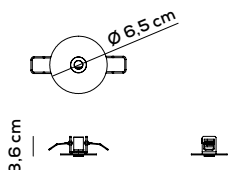

Paralela

Nahrang Studio

Collezione composta da lampade in vetro modulari e multidimensionali a sospensione, parete e soffitto; lampade da terra e tavolo.

Collection composed of: modular and multidimensional suspensions, wall and ceiling lamps; floor and table lamps, made of glass.

SOSPENSIONE ORIZZONTALE / HORIZONTAL SUSPENSION

ROSONE PER SISTEMA AD INCASSO / CANOPY FOR RECESSED SYSTEM

(DRIVER NON INCLUSO / DRIVER NOT INCLUDED)

kg 0,20

Code

ACCANOPYIN001

Colours

BC white

example composition code ACCANOPYIN001 BC