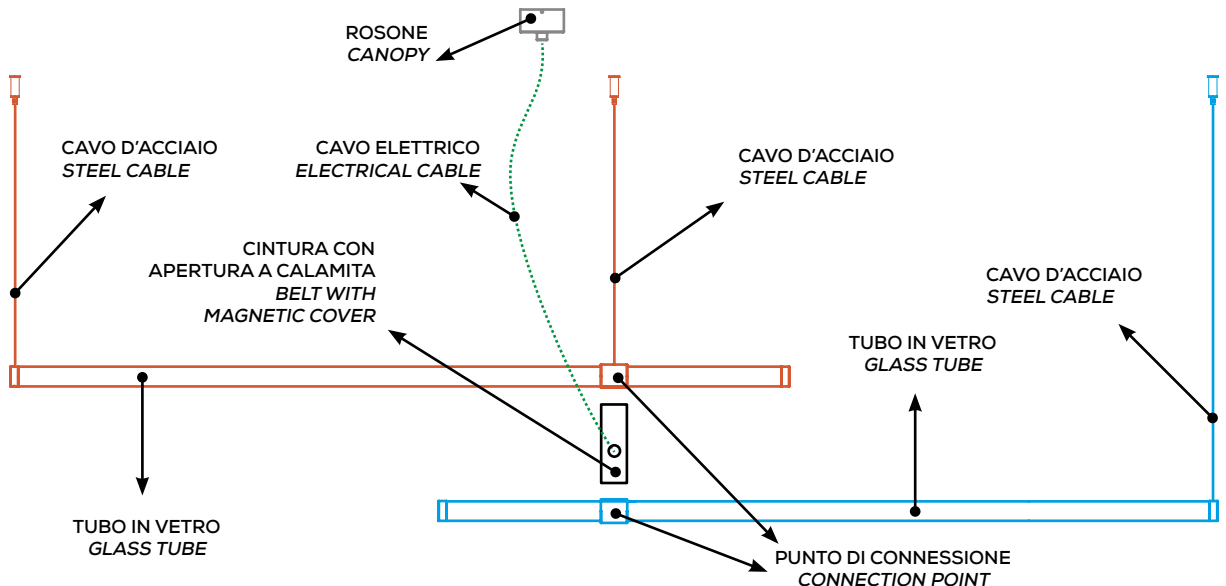

Elementi del sistema per la configurazione di moduli multipli (DRIVER NON INCLUSO) System elements for multiple modules configuration (DRIVER NOT INCLUDED)

ACTUCC__XXBI1__ ACDISTSMFORXX__ ACTUXC__XXBI1__ ACCANOPYTO004__ ACCA VOEL2X001__