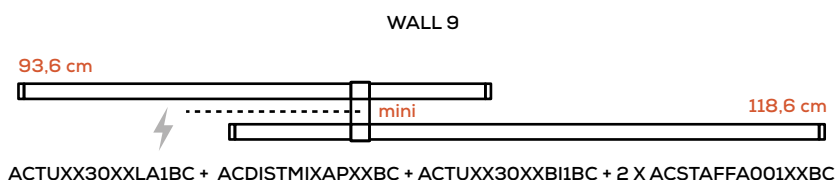

Paralela

Nahtrang Studio

Collezione composta da lampade in vetro modulari e multidimensionali a sospensione, parete e soffitto; lampade da terra e tavolo.

Collection composed of: modular and multidimensional suspensions, wall and ceiling lamps; floor and table lamps, made of glass.

Parete e soffitto / Wall and ceiling

Esempi compositivi con 2 tubi in vetro (DRIVER NON INCLUSO)

Compositional examples with 2 glass tubes (DRIVER NOT INCLUDED)

CCT 3000K - color white