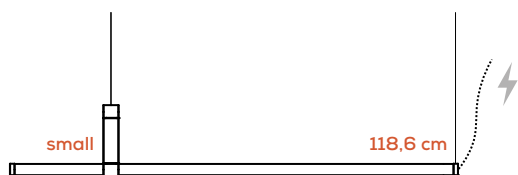

HORIZONTAL 3

ACTUXC30EXBI1BC + ACTESTAC001XXBC + ACDISTSMMORXXBC

Variante codice con entrata cavo elettrico da cintura /
Code variant with electric cable entry from belt

ACTUXC30XXBI1BC + ACTESTAC001XXBC + ACDISTSMMFORXXBC +
ACCAVOEL2X001BC (3m)