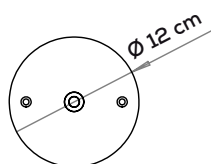

PLACCA DI COPERTURA / COVER PLATED

(DRIVER NON INCLUSO / DRIVER NOT INCLUDED)

kg 0,19 m³ 0,004

0,44 cm

2,95 cm

Code

ACCANOPYIN003

Colours

BC white

example composition code ACCANOPYIN003 BC

ROSONE / CANOPY

(DRIVER NON INCLUSO MA INSERIBILE: CEDMWC00206, CEDLTC00129, CEDLTC00132, CEDLTF00600 / DRIVER NOT INCLUDED BUT CAN BE INSERT: CEDMWC00206, CEDLTC00129, CEDLTC00132, CEDLTF00600)

kg 1,5