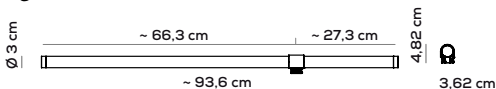

TUBO IN VETRO 29,7cm + 1 PUNTO DI CONNESSIONE / GLASS TUBE 29,7cm + 1 CONNECTION POINT

example composition code AC TU X X (27) X X MI 1 (BC)

kg 0,8 m³ 0,006