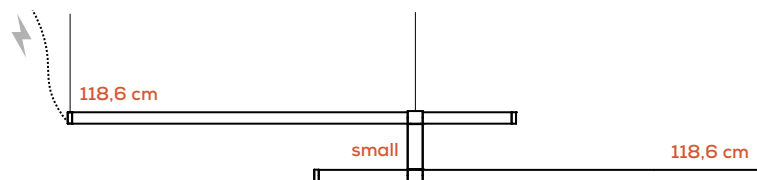

HORIZONTAL 7

ACTUCC30EXBI1BC + ACDISTSMXORXXBC + ACTUXC30XXBI1BC

Variante codice con entrata cavo elettrico da cintura /
Code variant with electric cable entry from belt

ACTUCC30XXBI1BC + ACDISTSMFORXXBC + ACTUXC30XXBI1BC +
ACCAVOEL2X001BC (3m)