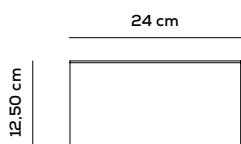

Paralela

Nahrang Studio

Collezione composta da lampade in vetro modulari e multidimensionali a sospensione, parete e soffitto; lampade da terra e tavolo.

Collection composed of: modular and multidimensional suspensions, wall and ceiling lamps; floor and table lamps, made of glass.

SOSPENSIONE ORIZZONTALE / HORIZONTAL SUSPENSION

ROSONE PER SISTEMA AD INCASSO / CANOPY FOR RECESSED SYSTEM

(DRIVER NON INCLUSO / DRIVER NOT INCLUDED)

kg 0,20

Code

ACCANOPYIN001

Colours

BC white

example composition code ACCANOPYIN001 BC

ROSONE / CANOPY

(DRIVER NON INCLUSO / DRIVER NOT INCLUDED)

kg 0,07 m³ 0,004

4,7 cm

3,5 cm

Code

ACCANOPYTO004

Colours

BC white

example composition code ACCANOPYTO004 BC

PLACCA DI COPERTURA / COVER PLATED

(DRIVER NON INCLUSO / DRIVER NOT INCLUDED)

kg 0,19 m³ 0,004

0,44 cm

2,95 cm

Code

ACCANOPYIN003

Colours

BC white

example composition code ACCANOPYIN003 BC

ROSONE / CANOPY

(DRIVER NON INCLUSO MA INSERIBILE: CEDMWC00206, CEDLTC00129, CEDLTC00132, CEDLTF00600 / DRIVER NOT INCLUDED BUT CAN BE INSERT: CEDMWC00206, CEDLTC00129, CEDLTC00132, CEDLTF00600)

kg 1,5

6,50 cm

Code

ACCANOPYRE001

Colours

BC white

ER earth red

GE greige

NR black

PG pine green
limited edition

example composition code ACCANOPYRE001 BC