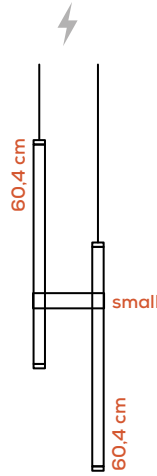

Paralela

Nahrang Studio

Collezione composta da lampade in vetro modulari e multidimensionali a sospensione, parete e soffitto; lampade da terra e tavolo.

Collection composed of: modular and multidimensional suspensions, wall and ceiling lamps; floor and table lamps, made of glass.

Sospensione verticale / Vertical suspension

Esempi compositivi con 1, 2 e 3 tubi in vetro (NON SONO INCLUSI ROSONE E DRIVER)

Compositional examples with 1, 2 and 3 glass tubes (CANOPY AND DRIVER ARE NOT INCLUDED)

CCT 3000K - color white

ACTUXX30EXSMXBC

ACTUXX30EXLAXBC

VERTICAL 3

ACTUXX30EXSMXBC
ACDISTSMXVEXXBC
ACTUXX30EXSMXBC