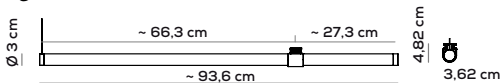

Paralela

Nahtrang Studio

Collezione composta da lampade in vetro modulari e multidimensionali a sospensione, parete e soffitto; lampade da terra e tavolo.

Collection composed of: modular and multidimensional suspensions, wall and ceiling lamps; floor and table lamps, made of glass.

Sospensione orizzontale / Horizontal suspension 93,6cm

PARALELA HORIZONTAL SUSPENSION - GLASS TUBE 93,6cm (DRIVER NOT INCLUDED)

Type	Article	Steel cable on connection point	Steel cable external cap	CCT	Electrical cable	Code	Size	Connection point	Colours	LED - Source
AC	TU	X without/ senza	C with/con	27 2700K	X without/ senza	X	LA 93,6cm	1	BC white	~14,9W (~1103lm)
		C with/con		30 3000K	E with/con				ER earth red	
									GE greige	
									NE black	
									PG pine green limited edition	

IP20 CRI>90 24Vdc **LED**

example composition code AC TU C C (27)* E X LA 1 (PG)* ○ CCT e Colori non influiscono sui prezzi / CCT and Colours have no impact on prices

kg 0,8 m³ 0,006