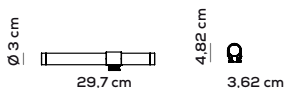

Paralela

Nahrang Studio

Collezione composta da lampade in vetro modulari e multidimensionali a sospensione, parete e soffitto; lampade da terra e tavolo.

Collection composed of: modular and multidimensional suspensions, wall and ceiling lamps; floor and table lamps, made of glass.

Parete e soffitto / Wall and ceiling 29,7cm - 93,6cm - 118,6cm

PARALELA WALL - GLASS TUBE (DRIVER NOT INCLUDED)

Type	Article	Code	Code	CCT	Code	Code	Size	Connection point	Colours	LED - Source
AC	TU	X	X	27 2700K	X	X	MI 29,7cm	1	BC white	~4W (~315lm)
							LA 93,6cm	2	ER earth red	~14,9W (~1103lm)
							BI 118,6cm		GE greige	~19W (~1418lm)
				30 3000K					NE black	
									PG pine green limited edition	

IP20 CRI>90 24Vdc **LED**

example composition code AC TU X X (30) X X BI 1 (NE) ( ) CCT e Colori non influiscono sui prezzi / CCT and Colours have no impact on prices

kg 0,3 m³ 0,0018