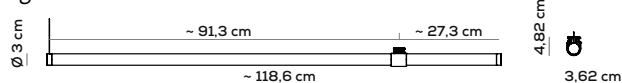

PARALELA HORIZONTAL SUSPENSION - GLASS TUBE 118,6cm 1 CONNECTION POINT (DRIVER NOT INCLUDED)

Type	Article	Steel cable on connection point	Steel cable external cap	CCT	Electrical cable	Code	Size	Connection point	Colours	LED - Source
AC	TU	X without/ senza	C with/con	27 2700K	X without/ senza	X	BI 118,6cm	1	BC white	~19W (~1418lm)
		C with/con		30 3000K	E with/con				ER earth red	
									GE greige	
									NE black	
									PG pine green limited edition	

IP20 CRI>90 24Vdc LED

example composition code AC TU C C (27)* X X BI 1 (PG)* ○ CCT e Colori non influiscono sui prezzi / CCT and Colours have no impact on prices

kg 1 m³ 0,007

TUBO IN VETRO 118,6cm + CAVO ACCIAIO (3m) + 1 PUNTO DI CONNESSIONE ALTO / GLASS TUBE 118,6cm + STEEL CABLE (3m) + 1 CONNECTION POINT UP