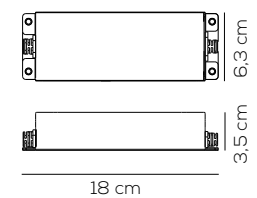

Dimmable DALI

DRIVER 24V

Code	Product	W Max	Input	Output	Weight
CEDMWC00204	Dimmable DALI	75	100-305Vac 50-60 Hz	24VDC constant 3,15A	net kg 0,8

Casambi compatibile / Casambi compatible.