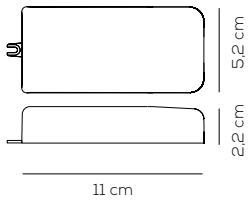

Paralela Drivers

Dimmable 0/1-10V - Push

DRIVER 24V

Code	Product	W Max	Input	Output	Weight
CEDLTC00132	Dimmable 0/1-10V, PUSH	20	110-240Vac 50-60 Hz	24 Vdc	net kg 0.115

IP20

Casambi compatibile / Casambi compatible.