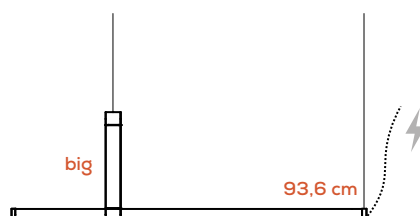

HORIZONTAL 2

ACTUXC30EXLA1BC + ACTESTAC001XXBC + ACDISTBIXORXXBC

Variante codice con entrata cavo elettrico da cintura /
Code variant with electric cable entry from belt

ACTUXC30XXLA1BC + ACTESTAC001XXBC + ACDISTBIFORXXBC +
ACCAVOEL2X001BC (3m)