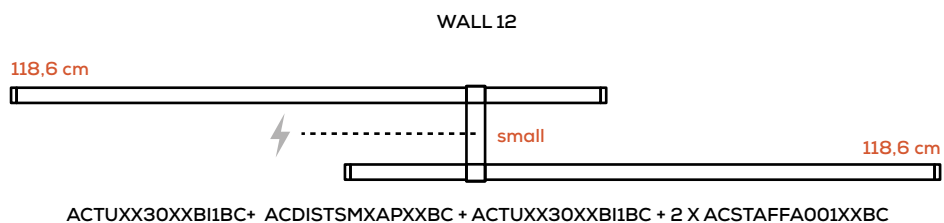

Paralela

Nahtrang Studio

Collezione composta da lampade in vetro modulari e multidimensionali a sospensione, parete e soffitto; lampade da terra e tavolo.

Collection composed of: modular and multidimensional suspensions, wall and ceiling lamps; floor and table lamps, made of glass.

Parete e soffitto / Wall and ceiling

Esempi compositivi con 2 tubi in vetro (DRIVER NON INCLUSO)

Compositional examples with 2 glass tubes (DRIVER NOT INCLUDED)

CCT 3000K - color white