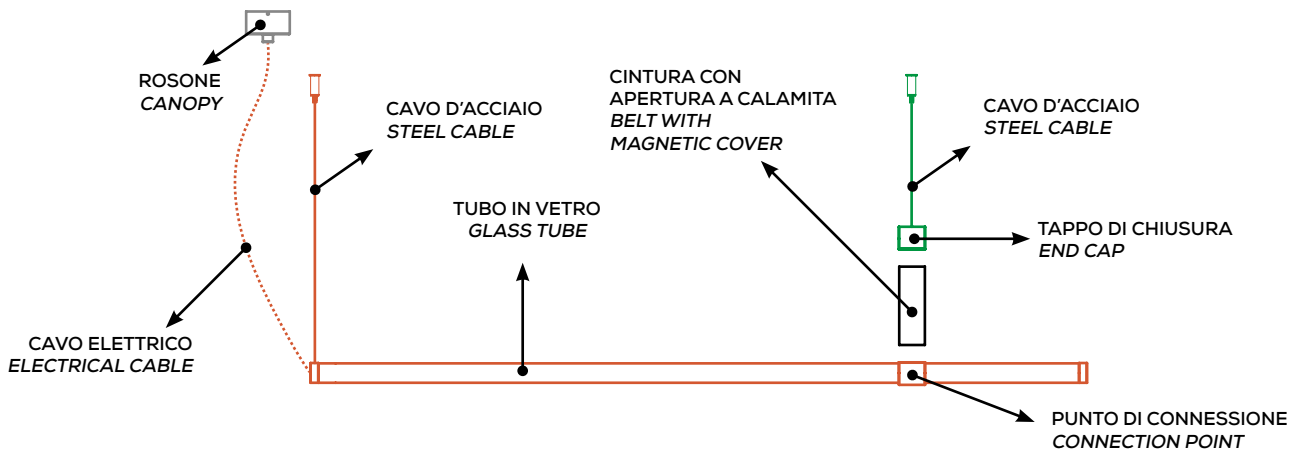

Paralela

Nahtrang Studio

Collezione composta da lampade in vetro modulari e multidimensionali a sospensione, parete e soffitto; lampade da terra e tavolo.

Collection composed of: modular and multidimensional suspensions, wall and ceiling lamps; floor and table lamps, made of glass.

COLOURS

white

greige

earth red

pine green
limited edition

black

Elementi del sistema per la configurazione del modulo singolo (DRIVER NON INCLUSO) System elements for single module configuration (DRIVER NOT INCLUDED)

ACTUXC__EXBI1__ ACDISTSMXORXX__ ACTESTAC001XX__ ACCANOPYTO004__