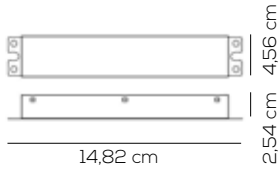

DRIVER 24V

Code	Product	W Max	Input	Output	Weight
CEDLTC00129	Dimmable 1-10V	60	120-277Vac 50-60 Hz	24VDC constant 2,5A	net kg 0,115

Casambi compatibile / Casambi compatible.