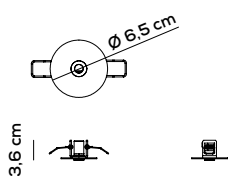

ROSONE PER SISTEMA AD INCASSO / CANOPY FOR RECESSED SYSTEM

(DRIVER NON INCLUSO / DRIVER NOT INCLUDED)

kg 0.20

Code

ACCANOPYIN001

Colours

BC white

example composition code ACCANOPYIN001 BC