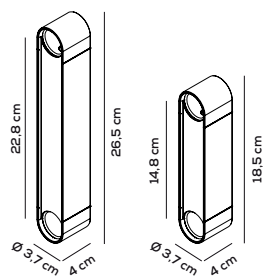

Paralela

Nahtrang Studio

Collezione composta da lampade in vetro modulari e multidimensionali a sospensione, parete e soffitto; lampade da terra e tavolo.

Collection composed of: modular and multidimensional suspensions, wall and ceiling lamps; floor and table lamps, made of glass.

SOSPENSIONE VERTICALE / VERTICAL SUSPENSION

CINTURE / BELTS

Big: kg 0,085 m³ 0,003 Small: kg 0,045 m³ 0,002

PARALELA VERTICAL SUSPENSION - BELT

Type	Article	Size	Electric cable entry	Typology variant	Code	Colours
AC	DIST	BI* big SM small	X without/senza	VE	XX	BC white ER earth red GE greige NE black PG pine green limited edition

example composition code AC DIST BI X VE XX ER

* Cintura BIG non applicabile con Canopy 2 e Canopy 3 / Belt big not applicable with Canopy 2 and Canopy 3