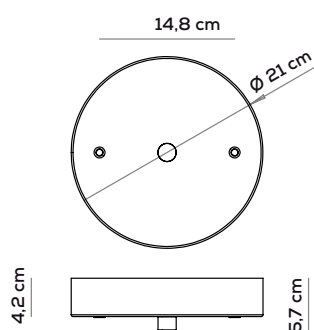

ROSONE 2 / CANOPY 2

(DRIVER NON INCLUSO MA INSERIBILE / DRIVER NOT INCLUDED BUT CAN BE INSERT)

kg 0,9 m³ 0,025

Code

ACCANOPYTO002

Colours

BC white

ER earth red

GE greige

NE black

PG pine green
limited edition

example composition code ACCANOPYTO002 BC