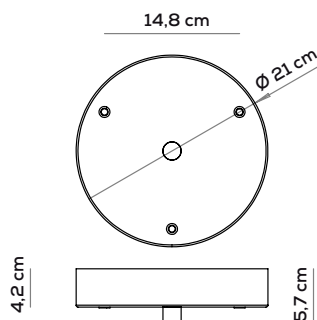

ROSONE 3 / CANOPY 3

(DRIVER NON INCLUSO MA INSERIBILE / DRIVER NOT INCLUDED BUT CAN BE INSERT)

kg 0,9 m³ 0,025

Code

ACCANOPYTO003

Colours

BC white

ER earth red

GE greige

NE black

PG pine green
limited edition

example composition code ACCANOPYTO003 ER