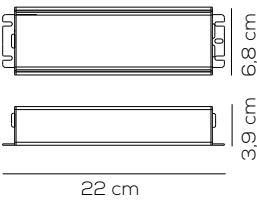

DRIVER 24V

Code	Product	W Max	Input	Output	Weight
CEDMWC00203	Dimmable 1-10V	100	100-305Vac 50-60 Hz	24VDC constant 4A	net kg 1,2

Casambi compatibile / Casambi compatible.