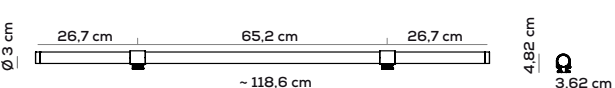

TUBO IN VETRO 118,6cm + 1 PUNTO DI CONNESSIONE / GLASS TUBE 118,6cm + 1 CONNECTION POINT

example composition code AC TU X X (27) X X BI 1 (PG)

kg 1 m³ 0,007