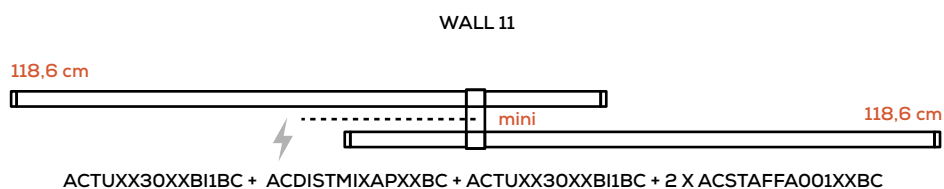

Paralela

Nahtrang Studio

Collezione composta da lampade in vetro modulari e multidimensionali a sospensione, parete e soffitto; lampade da terra e tavolo.

Collection composed of: modular and multidimensional suspensions, wall and ceiling lamps; floor and table lamps, made of glass.

Parete e soffitto / Wall and ceiling

Esempi compositivi con 2 tubi in vetro (DRIVER NON INCLUSO)

Compositional examples with 2 glass tubes (DRIVER NOT INCLUDED)

CCT 3000K - color white