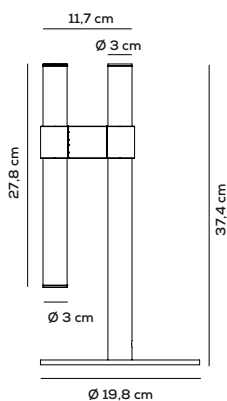

PARALELA TABLE LAMP

Type	Article	CCT	Code	Colours	LED - Source
LT	PARALELA	27 2700K	X	BC white	~4W (~315lm)
		30 3000K		ER earth red	
				GE greige	
				NE black	
				PG pine green limited edition	

IP20 CRI>90 24Vdc **LED**

example composition code LT PARALELA 27 X PG

* Apparecchiatura di alimentazione e controllo non inclusa / Power and control equipment not included

APPARECCHIATURA DI ALIMENTAZIONE E CONTROLLO / POWER AND CONTROL EQUIPMENT

kg 0,3 m³ 0,003

~178 cm

ACCONTROLPT0001

Power and control equipment (dimmer, driver, cables, plug)
100-240Vac input, 25W, 24Vdc output
Plugs: EU, USA (Japan), UK, CCC
Color: black

Consigliata per lampada da terra, utilizzabile anche per lampada da tavolo
Recommended for floor lamp, can also be used for table lamp

kg 0,3 m³ 0,003

~138 cm

ACCONTROLLT0001

Power and control equipment (dimmer, driver, cables, plug)
100-240Vac input, 16W, 24Vdc output
Plugs: EU, USA (Japan), UK, CCC
Color: black

Consigliata per lampada da tavolo, utilizzabile anche per lampada da terra
Recommended for table lamp, can also be used for floor lamp