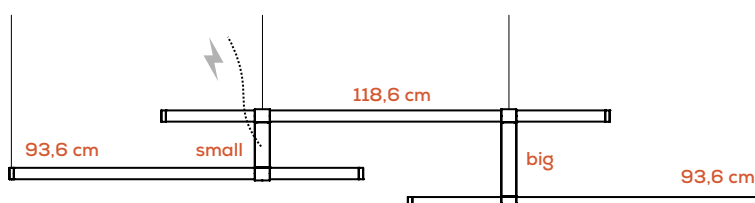

HORIZONTAL 15

ACTUXC30XXLA1BC + ACDISTSMFORXXBC + ACTUCX30XXBI2BC + ACDISTBIXORXXBC + ACTUXC30XXLA1BC + ACCAVOEL4X001BC (3m)

Si può scegliere quale cintura avrà l'entrata cavo elettrico (cavo a 4 poli) /
You can choose which belt will have the electric cable (4-pole cable) entry