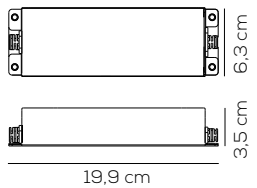

DRIVER 24V

Code	Product	W Max	Input	Output	Weight
CEDMWC00205	Dimmable DALI	100	100-305Vac 50-60 Hz	24VDC constant 4A	net kg 0,85

Casambi compatibile / Casambi compatible.