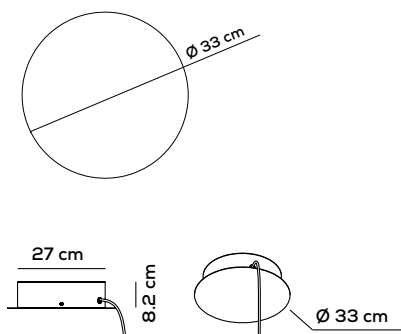

Paralela

Nahtrang Studio

Collezione composta da lampade in vetro modulari e multidimensionali a sospensione, parete e soffitto; lampade da terra e tavolo.

Collection composed of: modular and multidimensional suspensions, wall and ceiling lamps; floor and table lamps, made of glass.

SOSPENSIONE ORIZZONTALE / HORIZONTAL SUSPENSION

ROSONE / CANOPY

(DRIVER NON INCLUSO. INSERIBILI 1 O 2 DRIVERS / DRIVER NOT INCLUDED. 1 OR 2 DRIVERS CAN BE INSERTED)

kg 2,5

Code

ACCANOPYTO001

Colours

BC white

ER earth red

GE greige

NR black

PG pine green
limited edition

example composition code ACCANOPYTO001 ER