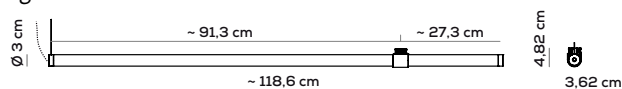

TUBO IN VETRO 118,6cm + CAVO ACCIAIO (3m) + 1 PUNTO DI CONNESSIONE ALTO / GLASS TUBE 118,6cm + STEEL CABLE (3m) + 1 CONNECTION POINT UP

example composition code AC TU X C (30)* X X BI 1 (ER)*

kg 1,2 m³ 0,007