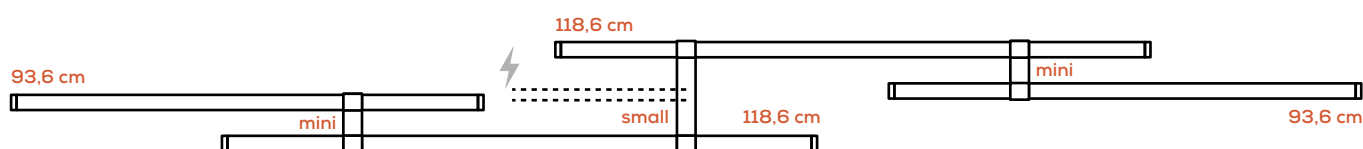

Paralela

Nahtrang Studio

Collezione composta da lampade in vetro modulari e multidimensionali a sospensione, parete e soffitto; lampade da terra e tavolo.

Collection composed of: modular and multidimensional suspensions, wall and ceiling lamps; floor and table lamps, made of glass.

Parete e soffitto / Wall and ceiling

Esempi compositivi con 4 tubi in vetro (DRIVER NON INCLUSO)

Compositional examples with 4 glass tubes (DRIVER NOT INCLUDED)

CCT 3000K - color white

WALL 19

ACTUXX30XXLA1BC + ACDISTMIXAPXXBC + ACTUXX30XXBI2BC+ ACDISTSXPXXBC + ACTUXX30XXBI2BC + ACDISTMIXAPXXBC
+ ACTUXX30XXLA1BC + 2 X ACSTAFFA001XXBC

L'entrata cavo elettrico (cavo a 4 poli) dovrà essere solamente nella cintura centrale /
The electric cable (4-pole cable) entry must only be in the central belt