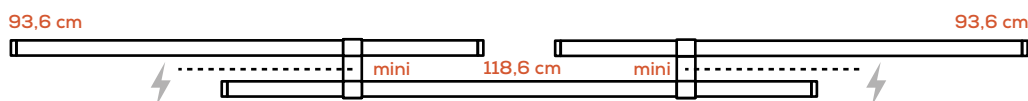

WALL 15

ACTUXX30XXLA1BC + ACDISTMIXAPXXBC + ACTUXX30XXBI2BC + ACDISTMIXAPXXBC + ACTUXX30XXLA1BC + 2 X ACSTAFFA001XXBC