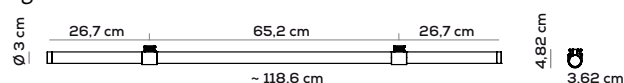

Paralela

Nahrang Studio

Collezione composta da lampade in vetro modulari e multidimensionali a sospensione, parete e soffitto; lampade da terra e tavolo.

Collection composed of: modular and multidimensional suspensions, wall and ceiling lamps; floor and table lamps, made of glass.

Sospensione orizzontale / Horizontal suspension 118,6cm - 2 punti di connessione / 2 connection points

PARALELA HORIZONTAL SUSPENSION - GLASS TUBE 118,6cm 2 CONNECTION POINTS (DRIVER NOT INCLUDED)

Type	Article	Steel cable on connection point	Steel cable external cap	CCT	Electrical cable	Code	Size	Connection point	Colours	LED - Source
AC	TU	X without/ senza	X without/ senza	27 2700K	X without/ senza	X	BI 118,6cm	2	BC white	~19W (~1418lm)
		C with/con		30 3000K					ER earth red	
									GE greige	
									NE black	
									PG pine green limited edition	

IP20 CRI>90 24Vdc **LED**

example composition code AC TU X X (27)* X X BI 2 (PG)* ○ CCT e Colori non influiscono sui prezzi / CCT and Colours have no impact on prices

kg 1 m³ 0,007