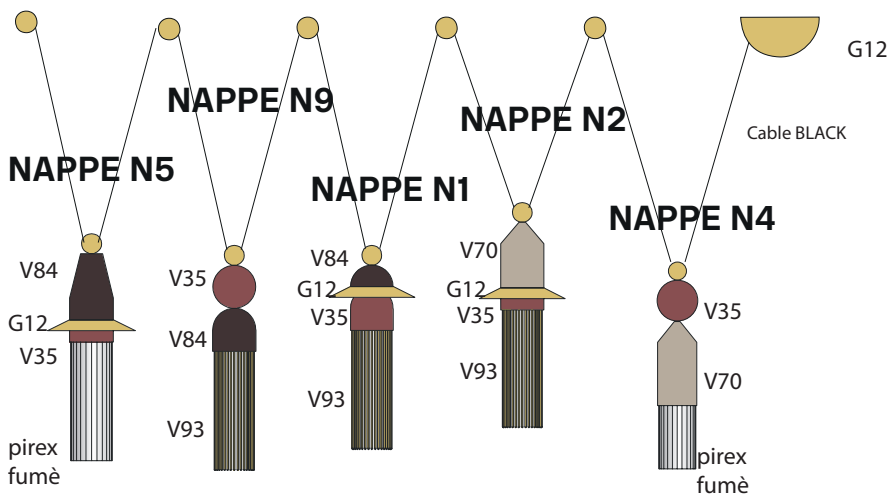

NAPPE C3
TOTAL
WHITE

NAPPE C3
MIXED
COLOURS

NAPPE C3
TOTAL
BLACK

NAPPE C3
MIXED
WARM

NAPPE C5
TOTAL
WHITE

NAPPE C5
MIXED
COLOURS

NAPPE C5
TOTAL
BLACK

NAPPE C5
MIXED
WARM

NAPPE C10

TOTAL
WHITE

NAPPE C10

MIXED
COLOURS

NAPPE C10

TOTAL
BLACK

NAPPE C10

MIXED
WARM

NAPPE XL3

TOTAL
WHITE

Cable WHITE

MIXED
COLOURS

Cable BLACK

TOTAL
BLACK

Cable BLACK

MIXED
WARM