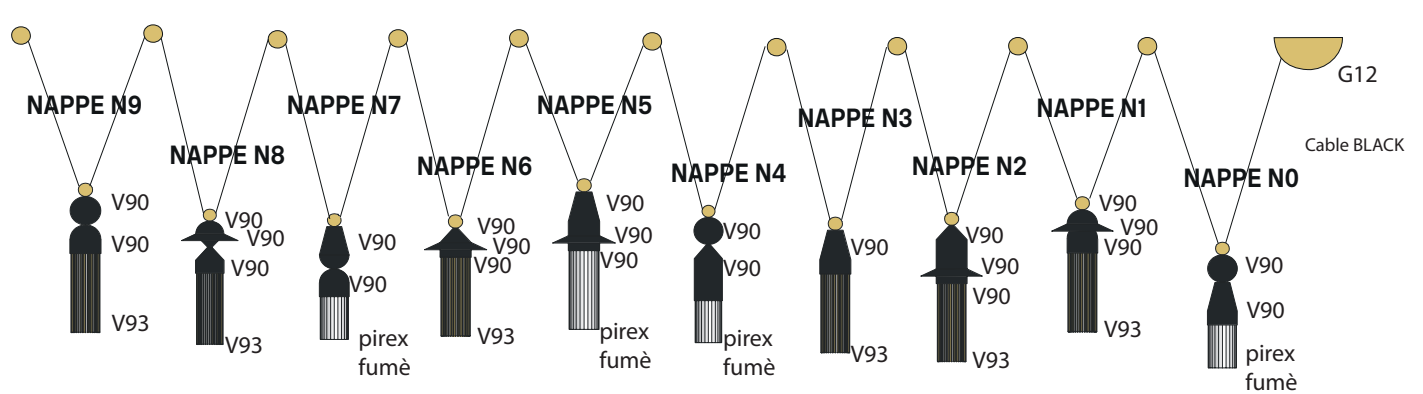

NAPPE C10

TOTAL
WHITE

NAPPE C10

MIXED
COLOURS

NAPPE C10

TOTAL
BLACK

NAPPE C10

MIXED
WARM

NAPPE XL3

TOTAL
WHITE

Cable WHITE

MIXED
COLOURS

Cable BLACK

TOTAL
BLACK

Cable BLACK

MIXED
WARM