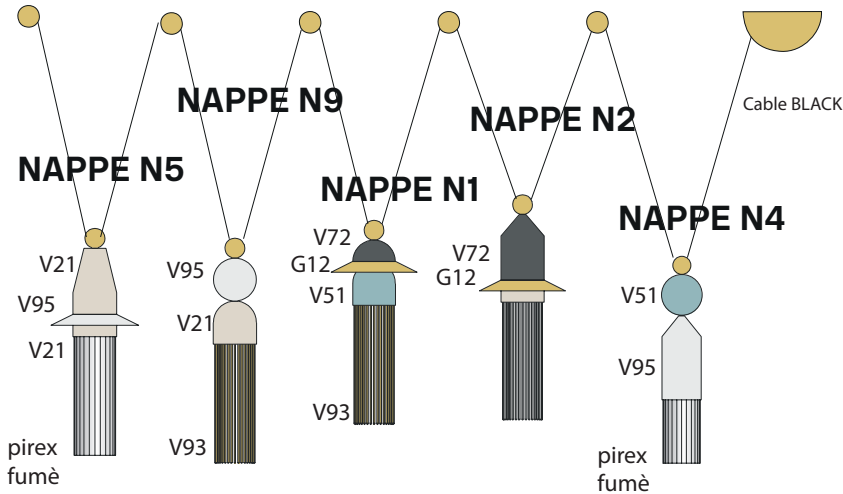

NAPPE C3
TOTAL
WHITE

NAPPE C3
MIXED
COLOURS

NAPPE C3
TOTAL
BLACK

NAPPE C3
MIXED
WARM

NAPPE C5
TOTAL
WHITE

NAPPE C5
MIXED
COLOURS

NAPPE C5
TOTAL
BLACK

NAPPE C5
MIXED
WARM

NAPPE C10

TOTAL
WHITE

NAPPE C10

MIXED
COLOURS

NAPPE C10

TOTAL
BLACK

NAPPE C10

MIXED
WARM