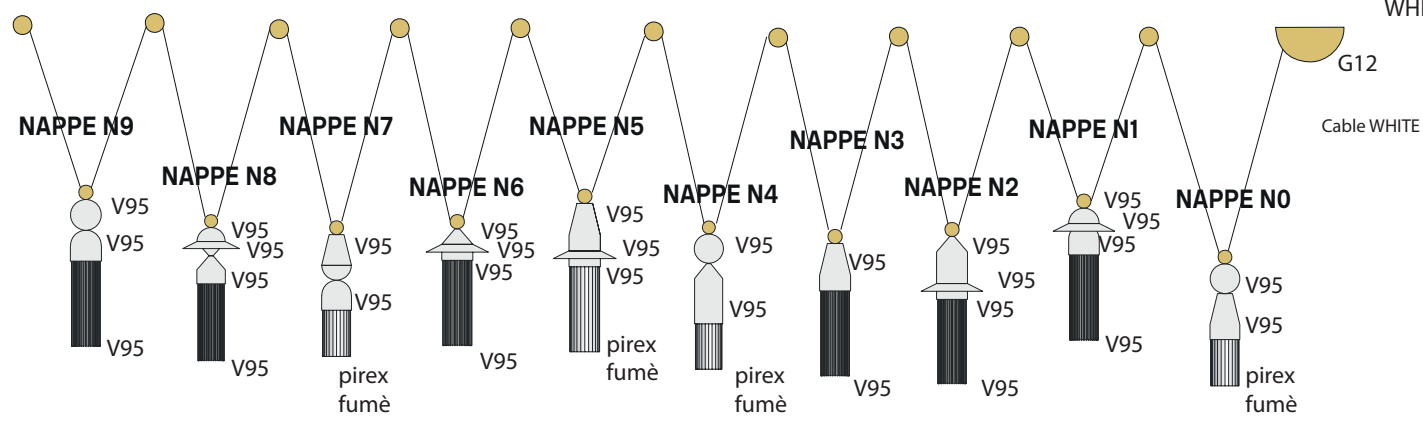

NAPPE C3
TOTAL
WHITE

NAPPE C3
MIXED
COLOURS

NAPPE C3
TOTAL
BLACK

NAPPE C3
MIXED
WARM

NAPPE C5
TOTAL
WHITE

NAPPE C5
MIXED
COLOURS

NAPPE C5
TOTAL
BLACK

NAPPE C5
MIXED
WARM

NAPPE C10

TOTAL
WHITE

NAPPE C10

MIXED
COLOURS

NAPPE C10

TOTAL
BLACK

NAPPE C10

MIXED
WARM