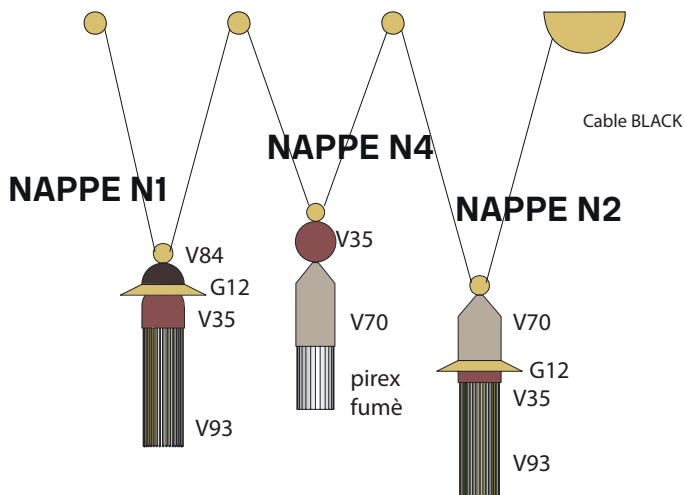

NAPPE C3
TOTAL
WHITE

NAPPE C3
MIXED
COLOURS

NAPPE C3
TOTAL
BLACK

NAPPE C3
MIXED
WARM

NAPPE C5
TOTAL
WHITE

NAPPE C5
MIXED
COLOURS

NAPPE C5
TOTAL
BLACK

NAPPE C5
MIXED
WARM

NAPPE C10

TOTAL
WHITE

NAPPE C10

MIXED
COLOURS

NAPPE C10

TOTAL
BLACK

NAPPE C10

MIXED
WARM

NAPPE XL3

TOTAL
WHITE

Cable WHITE

MIXED
COLOURS

Cable BLACK

TOTAL
BLACK

Cable BLACK

MIXED
WARM