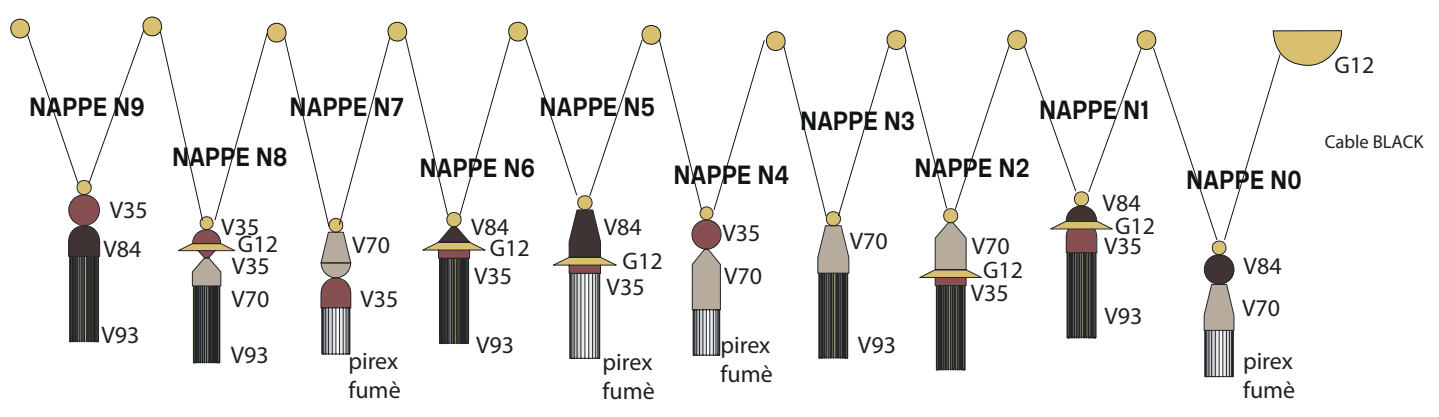

NAPPE C10

TOTAL
WHITE

NAPPE C10

MIXED
COLOURS

NAPPE C10

TOTAL
BLACK

NAPPE C10

MIXED
WARM

NAPPE XL3

TOTAL
WHITE

Cable WHITE

MIXED
COLOURS

Cable BLACK

TOTAL
BLACK

Cable BLACK

MIXED
WARM