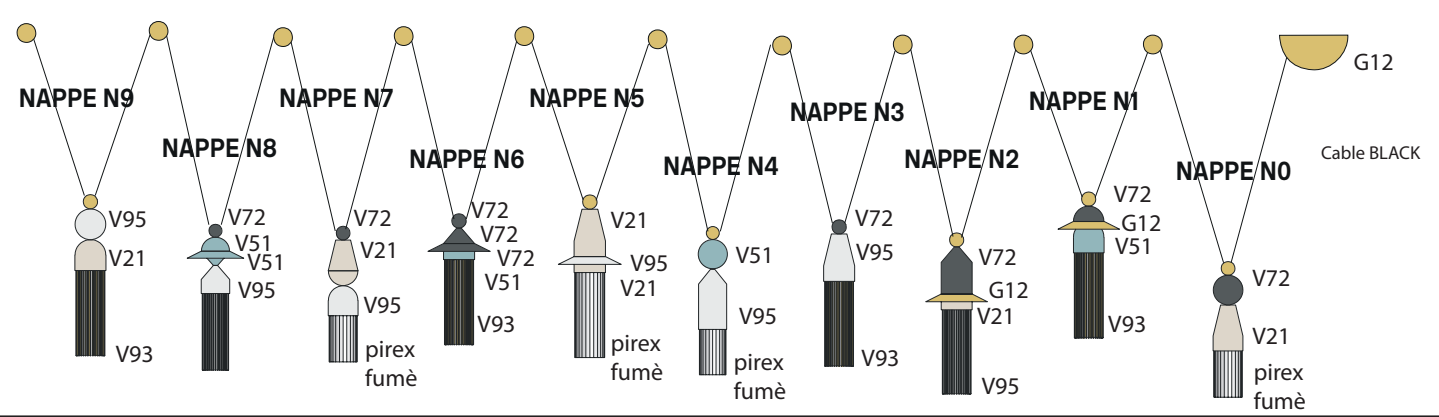

NAPPE C3
TOTAL
WHITE

NAPPE C3
MIXED
COLOURS

NAPPE C3
TOTAL
BLACK

NAPPE C3
MIXED
WARM

NAPPE C5
TOTAL
WHITE

NAPPE C5
MIXED
COLOURS

NAPPE C5
TOTAL
BLACK

NAPPE C5
MIXED
WARM

NAPPE C10

TOTAL
WHITE

NAPPE C10

MIXED
COLOURS

NAPPE C10

TOTAL
BLACK

NAPPE C10

MIXED
WARM