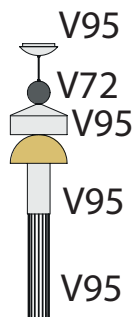

Cable BLACK

NAPPE XL2

TOTAL
WHITE

Cable WHITE

MIXED
COLOURS

Cable BLACK

TOTAL
BLACK

Cable BLACK

MIXED
WARM

Cable BLACK

NAPPE XL1

TOTAL
WHITE

Cable WHITE

MIXED
COLOURS

Cable BLACK

TOTAL
BLACK

Cable BLACK

MIXED
WARM

Cable BLACK