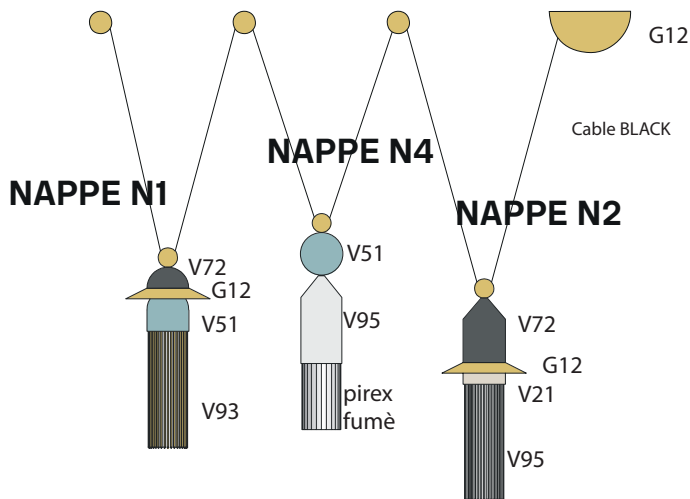

NAPPE C3
TOTAL
WHITE

NAPPE C3
MIXED
COLOURS

NAPPE C3
TOTAL
BLACK

NAPPE C3
MIXED
WARM

NAPPE C5
TOTAL
WHITE

NAPPE C5
MIXED
COLOURS

NAPPE C5
TOTAL
BLACK

NAPPE C5
MIXED
WARM

NAPPE C10

TOTAL
WHITE

NAPPE C10

MIXED
COLOURS

NAPPE C10

TOTAL
BLACK

NAPPE C10

MIXED
WARM

NAPPE XL3

TOTAL
WHITE

Cable WHITE

MIXED
COLOURS

Cable BLACK

TOTAL
BLACK

Cable BLACK

MIXED
WARM