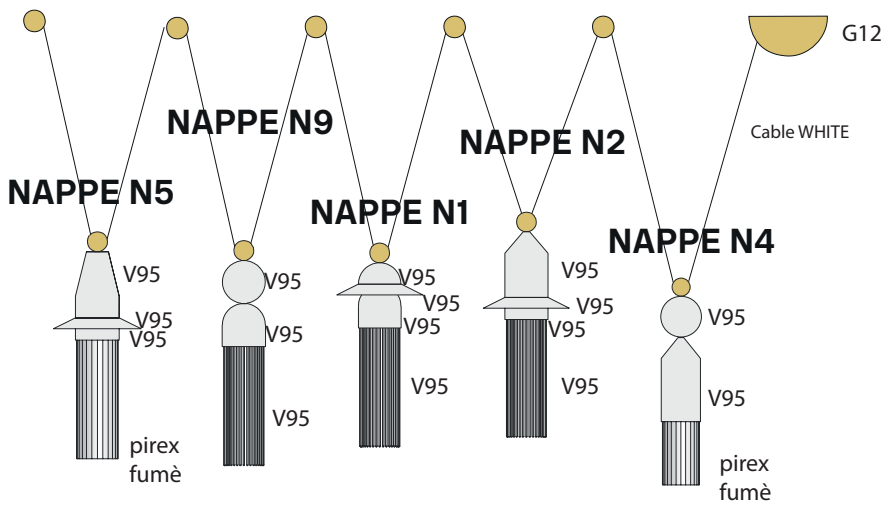

NAPPE C3
TOTAL
WHITE

NAPPE C3
MIXED
COLOURS

NAPPE C3
TOTAL
BLACK

NAPPE C3
MIXED
WARM

NAPPE C5
TOTAL
WHITE

NAPPE C5
MIXED
COLOURS

NAPPE C5
TOTAL
BLACK

NAPPE C5
MIXED
WARM

NAPPE C10

TOTAL
WHITE

NAPPE C10

MIXED
COLOURS

NAPPE C10

TOTAL
BLACK

NAPPE C10

MIXED
WARM