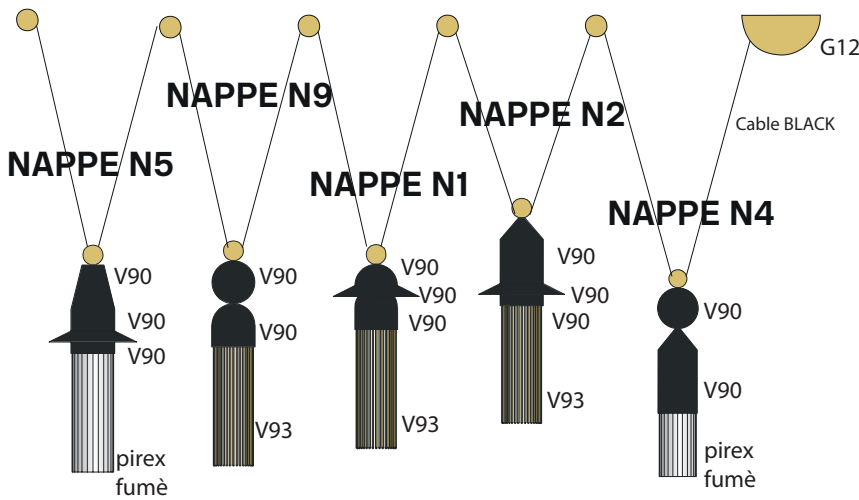

NAPPE C3
TOTAL
WHITE

NAPPE C3
MIXED
COLOURS

NAPPE C3
TOTAL
BLACK

NAPPE C3
MIXED
WARM

NAPPE C5
TOTAL
WHITE

NAPPE C5
MIXED
COLOURS

NAPPE C5
TOTAL
BLACK

NAPPE C5
MIXED
WARM

NAPPE C10

TOTAL
WHITE

NAPPE C10

MIXED
COLOURS

NAPPE C10

TOTAL
BLACK

NAPPE C10

MIXED
WARM