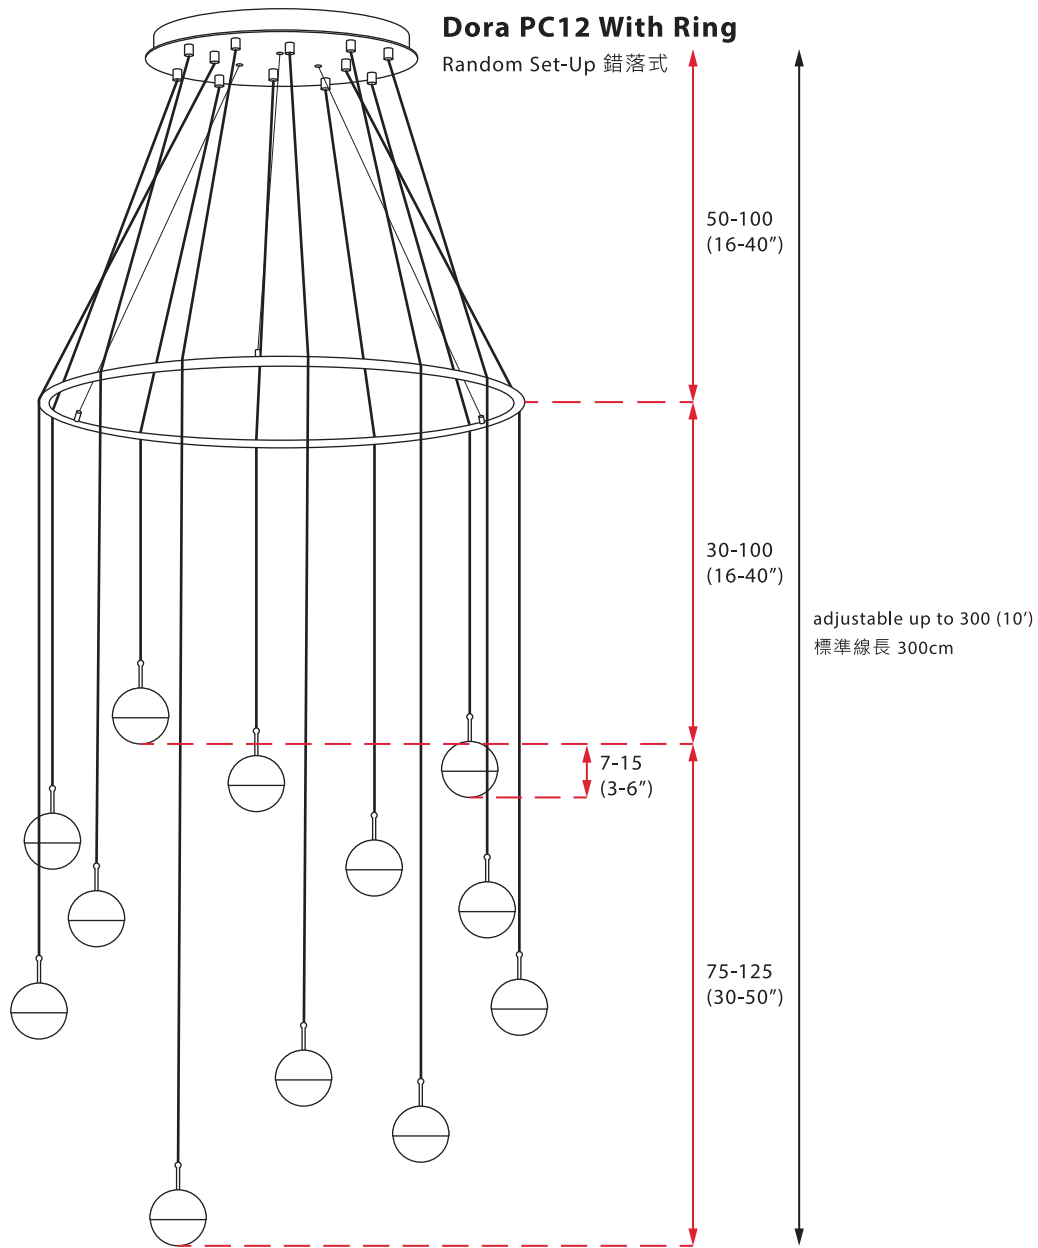

Dora P12 Straight Hang

Random Set-Up 錯落式

7-30
(4-12")

100-150
(40-60")

adjustable up to 300 (10')
標準線長 300cm

Canopy (Bottom View)

壁蓋出線位置 (仰視圖)

Long pendants hang around w/ central outlets (**A,B,C,D**)

內緣出線孔**A,B,C,D**吊掛較長燈球。

Short pendants hang around w/ peripheral outlets (**E,F,G,H,I,J,K,L**)

外圍出線孔**E,F,G,H,I,J,K,L**吊掛較短燈球。

* Above hanging schematics is for reference only.
Some variance may occur due to individual settings and scenarios.

此配置圖僅供參考，燈具高度可依據實際場景調整。

* Above hanging schematics is for reference only.
Some variance may occur due to individual settings and scenarios.
此配置圖僅供參考，燈具高度可依據實際場景調整。