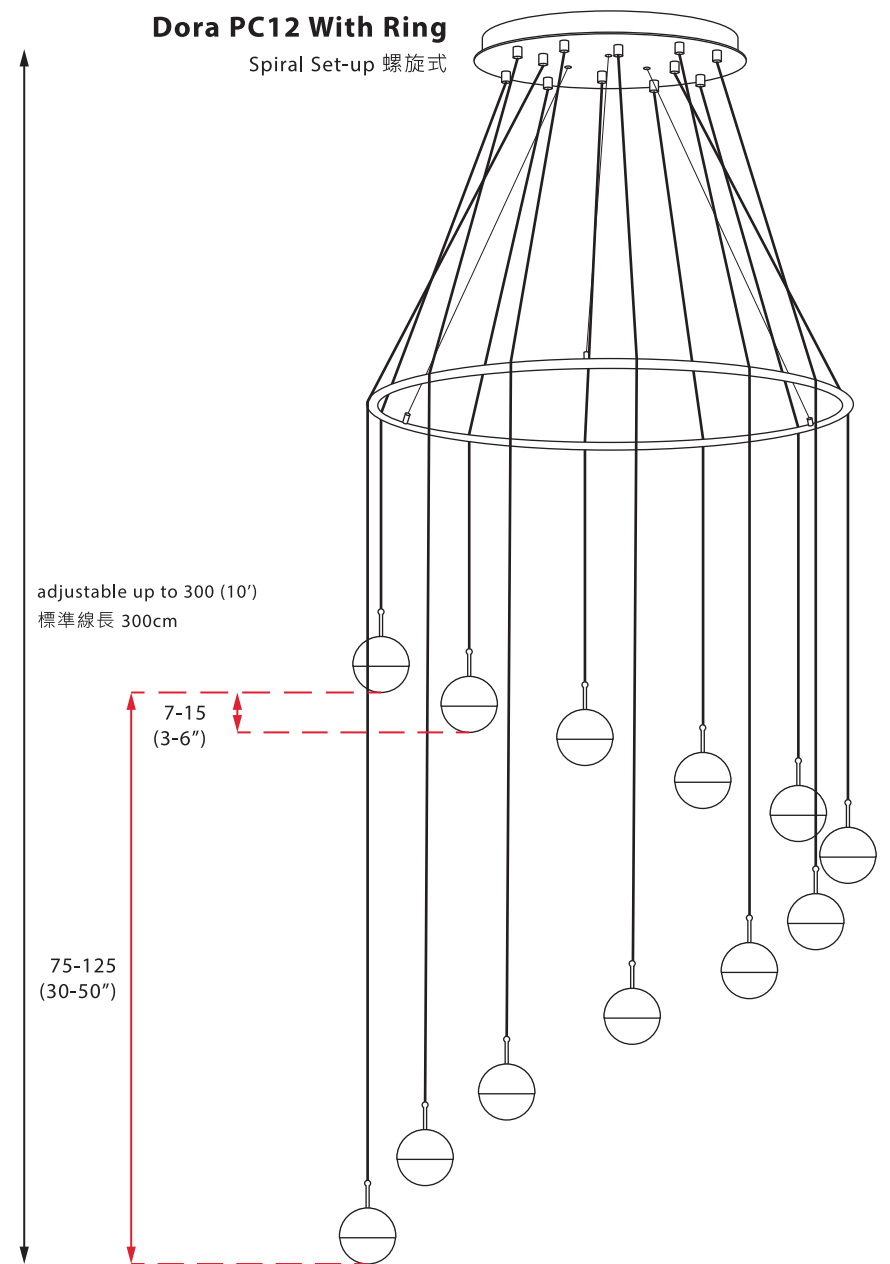

Dora P12 Straight Hang

Random Set-Up 錯落式

7-30
(4-12")

100-150
(40-60")

adjustable up to 300 (10')
標準線長 300cm

Canopy (Bottom View)

壁蓋出線位置 (仰視圖)

Long pendants hang around w/ central outlets (**A,B,C,D**)

內緣出線孔**A,B,C,D**吊掛較長燈球。

Short pendants hang around w/ peripheral outlets (**E,F,G,H,I,J,K,L**)

外圍出線孔**E,F,G,H,I,J,K,L**吊掛較短燈球。

* Above hanging schematics is for reference only.
Some variance may occur due to individual settings and scenarios.

此配置圖僅供參考，燈具高度可依據實際場景調整。

* Above hanging schematics is for reference only.
Some variance may occur due to individual settings and scenarios.
此配置圖僅供參考，燈具高度可依據實際場景調整。