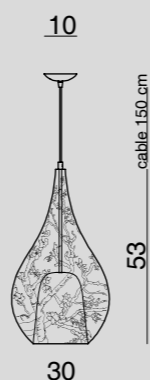

XXL1523.1L
SOSPENSIONE / HANGING LAMP
Glass Ø30 cm - cavo/cable 150 cm
E27 1 x max 105W 220-240V
CE IP20