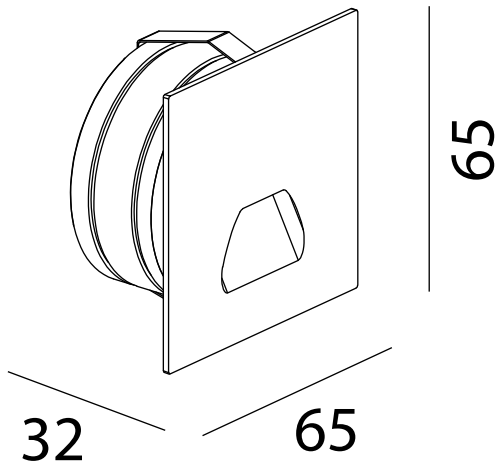

## Square Wide

Beam Angle: 45°

## Round Narrow

Beam Angle: 20°

## Round Wide

Beam Angle: 45°

⊕ Cutout (Fitting): 57mm    ⊕ Cutout (Sleeve): 55mm    ▨ 5-25mm