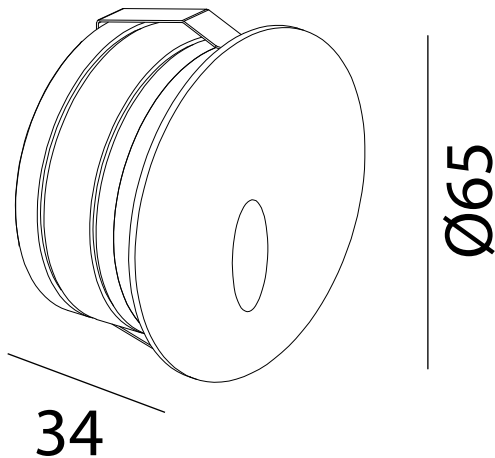

## Square Wide

Beam Angle: 45°

## Round Narrow

Beam Angle: 20°

## Round Wide

Beam Angle: 45°

⊕ Cutout (Fitting): 57mm    ⊕ Cutout (Sleeve): 55mm    ▨ 5-25mm