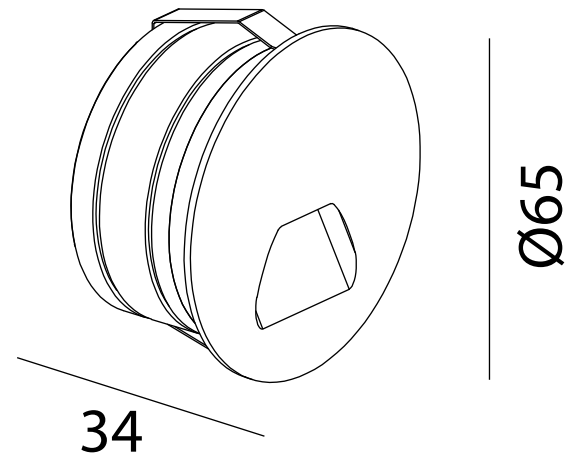

## Square Wide

Beam Angle: 45°

## Round Narrow

Beam Angle: 20°

## Round Wide

Beam Angle: 45°

⊕ Cutout (Fitting): 57mm    ⊕ Cutout (Sleeve): 55mm    ▨ 5-25mm