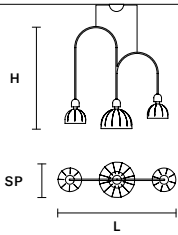

*ONLY FOR INTERNAL SIDE

STANDARD CABLES FOR ALL SUSPENSIONS

H 150 CM / 59.05"

CUPOLE S130 

∅ 30 cm / 11.81"
H 27 cm / 10.6"

INTEGRATED LED LIGHTING
DOWN 6 W CRI>90
3000 K – 850 NOMINAL LM
DIMM 1-10V + PUSH

CUPOLE S150 

∅ 50 cm / 19.68"
H 41 cm / 16.14"

INTEGRATED LED LIGHTING
DOWN 18 W CRI>90
3000 K – 2752 NOMINAL LM
DIMM 1-10V + PUSH

CUPOLE S180 

∅ 80 cm / 31.49"
H 68 cm / 26.77"

INTEGRATED LED LIGHTING
DOWN 21 W CRI>90
3000 K – 3080 NOMINAL LM
DIMM 1-10V + PUSH

CUPOLE BIL 3 

L 100 cm / 39.37"
SP 30 cm / 11.81"
H 100 cm / 39.37"

INTEGRATED LED LIGHTING
DOWN 18 W CRI>90
3000 K – 2550 NOMINAL LM
DIMM 1-10V + PUSH

CUPOLE ANG 3 

L 60 cm / 23.62"
SP 65 cm / 25.59"
H 100 cm / 39.37"