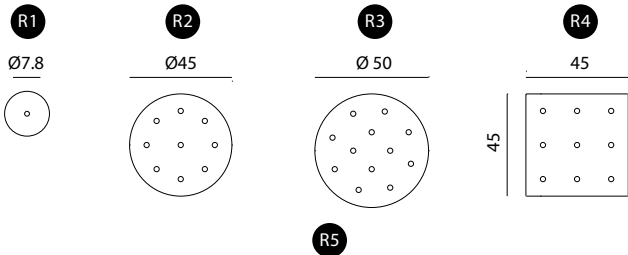

Ceiling roses (other configurations on request)

78 (6L) / 156 (12L) / 234 (18L)