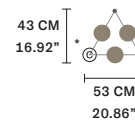

CLOSE TRIANGLE

*ON REQUEST CANOPY WITH 2 HOLES FOR CABLES