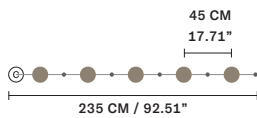

CLOSE TRIANGLE

\*ON REQUEST CANOPY WITH 2 HOLES FOR CABLES

SUGGESTED CONFIGURATION FOR C5

LINEAR

OPEN PENTAGON

CLOSE PENTAGON

\*ON REQUEST CANOPY WITH 2 HOLES FOR CABLES

SUGGESTED CONFIGURATION FOR C10

LINEAR

DOUBLE LINEAR

CIRCULAR

Ⓢ : for the US market, refer to the relevant price list.

**NAPPE C3 LN 75** 

L 75 cm / 29.52"  
 SP 20 cm / 7.87"  
 H MAX 155 cm / 61.02"

**INTEGRATED LED LIGHTING**  
 3 x 16,2 W CRI>90  
 3000 K - 2064 NOMINAL LM