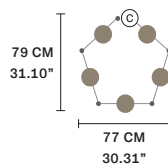

CLOSE TRIANGLE

\*ON REQUEST CANOPY WITH 2 HOLES FOR CABLES

SUGGESTED CONFIGURATION FOR C5

LINEAR

OPEN PENTAGON

CLOSE PENTAGON

\*ON REQUEST CANOPY WITH 2 HOLES FOR CABLES

SUGGESTED CONFIGURATION FOR C10

LINEAR

DOUBLE LINEAR

CIRCULAR

Ⓢ : for the US market, refer to the relevant price list.

**NAPPE C3 LN 75** 

L 75 cm / 29.52"  
 SP 20 cm / 7.87"  
 H MAX 155 cm / 61.02"

**INTEGRATED LED LIGHTING**  
 3 x 16,2 W CRI>90  
 3000 K - 2064 NOMINAL LM