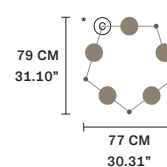

CLOSE TRIANGLE

\*ON REQUEST CANOPY WITH 2 HOLES FOR CABLES

SUGGESTED CONFIGURATION FOR C5

LINEAR

OPEN PENTAGON

CLOSE PENTAGON

\*ON REQUEST CANOPY WITH 2 HOLES FOR CABLES

SUGGESTED CONFIGURATION FOR C10

LINEAR

DOUBLE LINEAR

CIRCULAR

Ⓢ : for the US market, refer to the relevant price list.

**NAPPE C3 LN 75** 

L 75 cm / 29.52"  
 SP 20 cm / 7.87"  
 H MAX 155 cm / 61.02"

**INTEGRATED LED LIGHTING**  
 3 x 16,2 W CRI>90  
 3000 K - 2064 NOMINAL LM