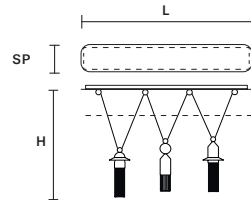

**DIMM** 1-10V + PUSH

**NAPPE C3 LN 125** 

L 125 cm / 49.21"  
 SP 20 cm / 7.87"  
 H MAX 155 cm / 61.02"

**INTEGRATED LED LIGHTING**  
 3 x 16,2 W CRI>90  
 3000 K - 2064 NOMINAL LM

**DIMM** 1-10V + PUSH