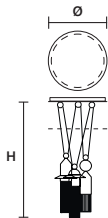

NAPPE C3 RD 40

∅ 40 cm / 15.74"
H MAX 155 cm / 61.02"

INTEGRATED LED LIGHTING
3 x 16,2 W CRI>90
3000 K - 2064 NOMINAL LM

DIMM 1-10V + PUSH