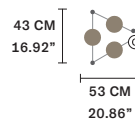

OPEN TRIANGLE