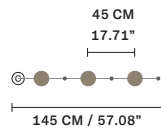

SUGGESTED CONFIGURATION FOR C3

LINEAR