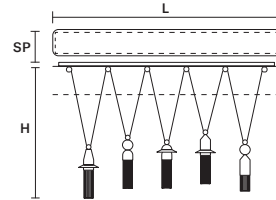

NAPPE C5 LN 175

L 175 cm / 68.89"
SP 20 cm / 7.87"
H MAX 155 cm / 61.02"

INTEGRATED LED LIGHTING
5 x 27 W CRI>90
3000 K - 3440 NOMINAL LM

DIMM 1-10V + PUSH