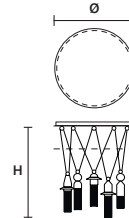

**DIMM** 1-10V + PUSH

**NAPPE C5 RD 80** 

∅ 80 cm / 31.49"  
 H MAX 155 cm / 61.02"

**INTEGRATED LED LIGHTING**  
 5 x 27 W CRI>90  
 3000 K - 3440 NOMINAL LM

**DIMM** 1-10V + PUSH

: for the US market, refer to the relevant price list.