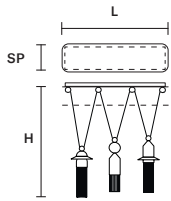

NAPPE C3 LN 75

L 75 cm / 29.52"
SP 20 cm / 7.87"
H MAX 155 cm / 61.02"

INTEGRATED LED LIGHTING
3 x 16,2 W CRI>90
3000 K - 2064 NOMINAL LM

DIMM 1-10V + PUSH