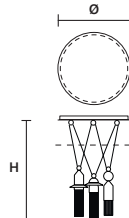

NAPPE C3 RD 60

∅ 60 cm / 23.62"
H MAX 155 cm / 61.02"

INTEGRATED LED LIGHTING
3 x 16,2 W CRI>90
3000 K - 2064 NOMINAL LM

DIMM 1-10V + PUSH