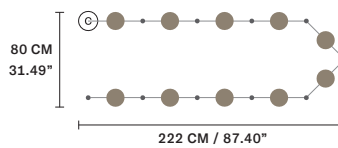

CLOSE TRIANGLE

\*ON REQUEST CANOPY WITH 2 HOLES FOR CABLES

SUGGESTED CONFIGURATION FOR C5

LINEAR

OPEN PENTAGON

CLOSE PENTAGON

\*ON REQUEST CANOPY WITH 2 HOLES FOR CABLES

SUGGESTED CONFIGURATION FOR C10

LINEAR

DOUBLE LINEAR

CIRCULAR

Ⓢ : for the US market, refer to the relevant price list.

**NAPPE C3 LN 75** 

L 75 cm / 29.52"  
 SP 20 cm / 7.87"  
 H MAX 155 cm / 61.02"

**INTEGRATED LED LIGHTING**  
 3 x 16,2 W CRI>90  
 3000 K - 2064 NOMINAL LM