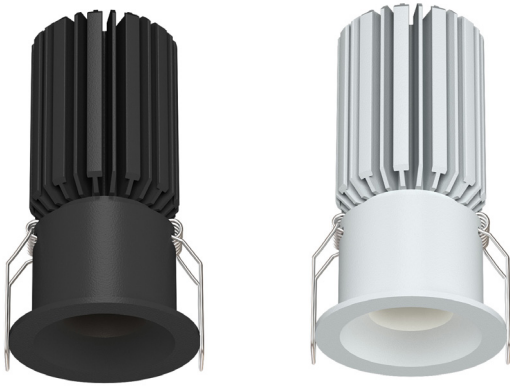

Mini Round Recessed Face