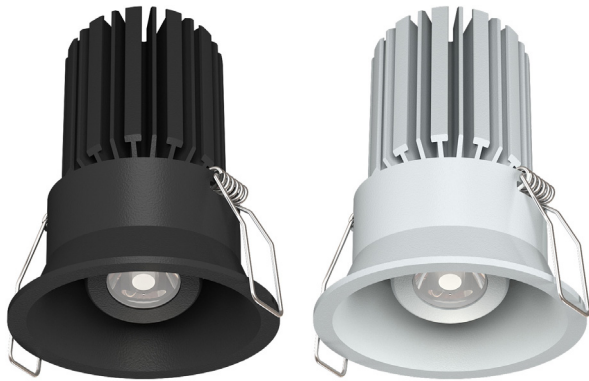

Mini Round Recessed Face

Mini Square Face

Round Recessed Gimble Face
(adjustable)

Square Gimble Face
(adjustable)

Sola Multi Downlight 3W LED Module

The Sola Multi series is a customisable collection of high-quality LED downlights. The LED module, available in a 3W or 7W version, is combined with a variety of interchangeable faces for a wide range of commercial and residential applications.

Colour Temp	3000k
Source	3W LED
Output	225lm
Beam spread	24°
Voltage	3V 700mA
CRI	90
Driver	Non-dimmable driver supplied

Measurements

3W LED Module	Overall: 52mm (H) LED face: 27mm (W) Heat sink: 40mm (W)
Mini Round Recessed Face	Overall: Ø50mm Cutout: Ø45mm
Mini Square Face	Overall: 50mm x 50mm Cutout: Ø45mm
Round Recessed Gimble Face	Overall: Ø64.5mm Cutout: Ø58mm
Square Gimble Face	Overall: 58mm x 50mm Cutout: Ø50mm

Warranty

2yrs commercial / 3yrs residential

Mini Round Recessed Face

Mini Square Face

Round Recessed Gimble Face
(adjustable)

Square Gimble Face
(adjustable)

Sola Multi Downlight

7W LED Module

The Sola Multi series is a customisable collection of high-quality LED downlights. The LED module, available in a 3W or 7W version, is combined with a variety of interchangeable faces for a wide range of commercial and residential applications.