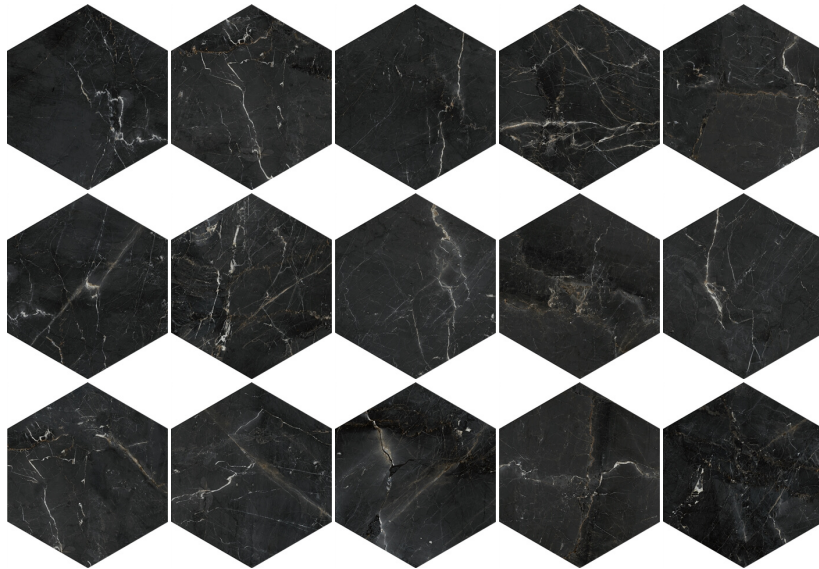

STREAM

21.5x25cm 8 1/2"x 10"

PRODUCT SPECIFICATIONS

Code	Texture	Color	Size	Interior Use	Outterior Use	Surface	Product Type	Mold	Body	PEI Value	V Scale	R Value
S13808	Marble	Black	21.5x25 8 1/2"x 10"	Wall and Floor	Wall and Floor	Matte	Glazed Porcelain Tile	Hexagon	Glazed Porcelain	IV	V3	