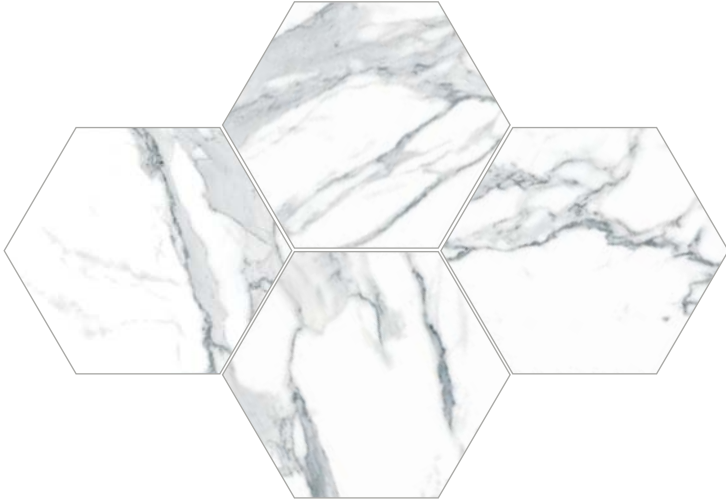

SWAN

Beyaz | White

VICTORIA

Multi

Paketleme Detayları / Packing Details

Ürün/ Product	Ebat / Size [cm/in]	Kalınlık Thickness	Adet/Kutu Pcs/Box	m ² /Kutu m ² /Box	Kutu/Palet Boxes/Pallet	m ² /Palet m ² /Pallet	kg/Palet Wgt/Pallet	SKID Weight Deviation [%]
Sırlı Granit Glazed Porcelain	21,5x25 8½"x 10"	9mm	17	0.69	66	45.54	960 kg	-/+ 3