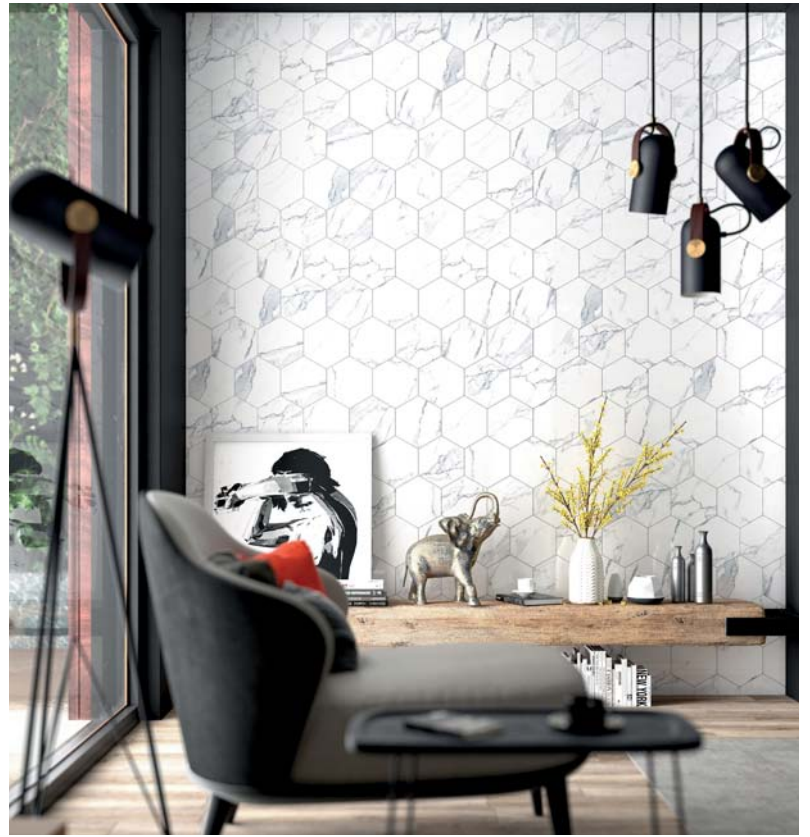

SWAN

Beyaz | White

VICTORIA

Multi

Paketleme Detayları / Packing Details

Ürün/ Product	Ebat / Size [cm/in]	Kalınlık Thickness	Adet/Kutu Pcs/Box	m ² /Kutu m ² /Box	Kutu/Palet Boxes/Pallet	m ² /Palet m ² /Pallet	kg/Palet Wgt/Pallet	SKID Weight Deviation [%]
Sırlı Granit Glazed Porcelain	21,5x25 8½"x 10"	9mm	17	0.69	66	45.54	960 kg	-/+ 3