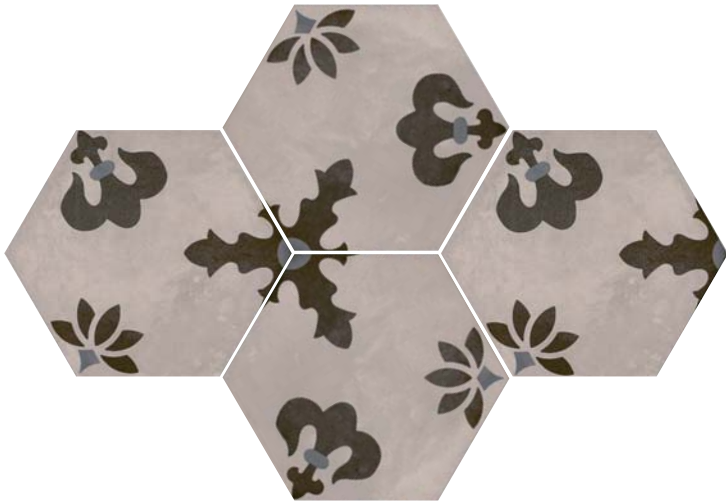

SWAN

Beyaz | White

VICTORIA

Multi

Paketleme Detayları / Packing Details

Ürün/ Product	Ebat / Size [cm/in]	Kalınlık Thickness	Adet/Kutu Pcs/Box	m ² /Kutu m ² /Box	Kutu/Palet Boxes/Pallet	m ² /Palet m ² /Pallet	kg/Palet Wgt/Pallet	SKID Weight Deviation [%]
Sırlı Granit Glazed Porcelain	21,5x25 8½"x 10"	9mm	17	0.69	66	45.54	960 kg	-/+ 3