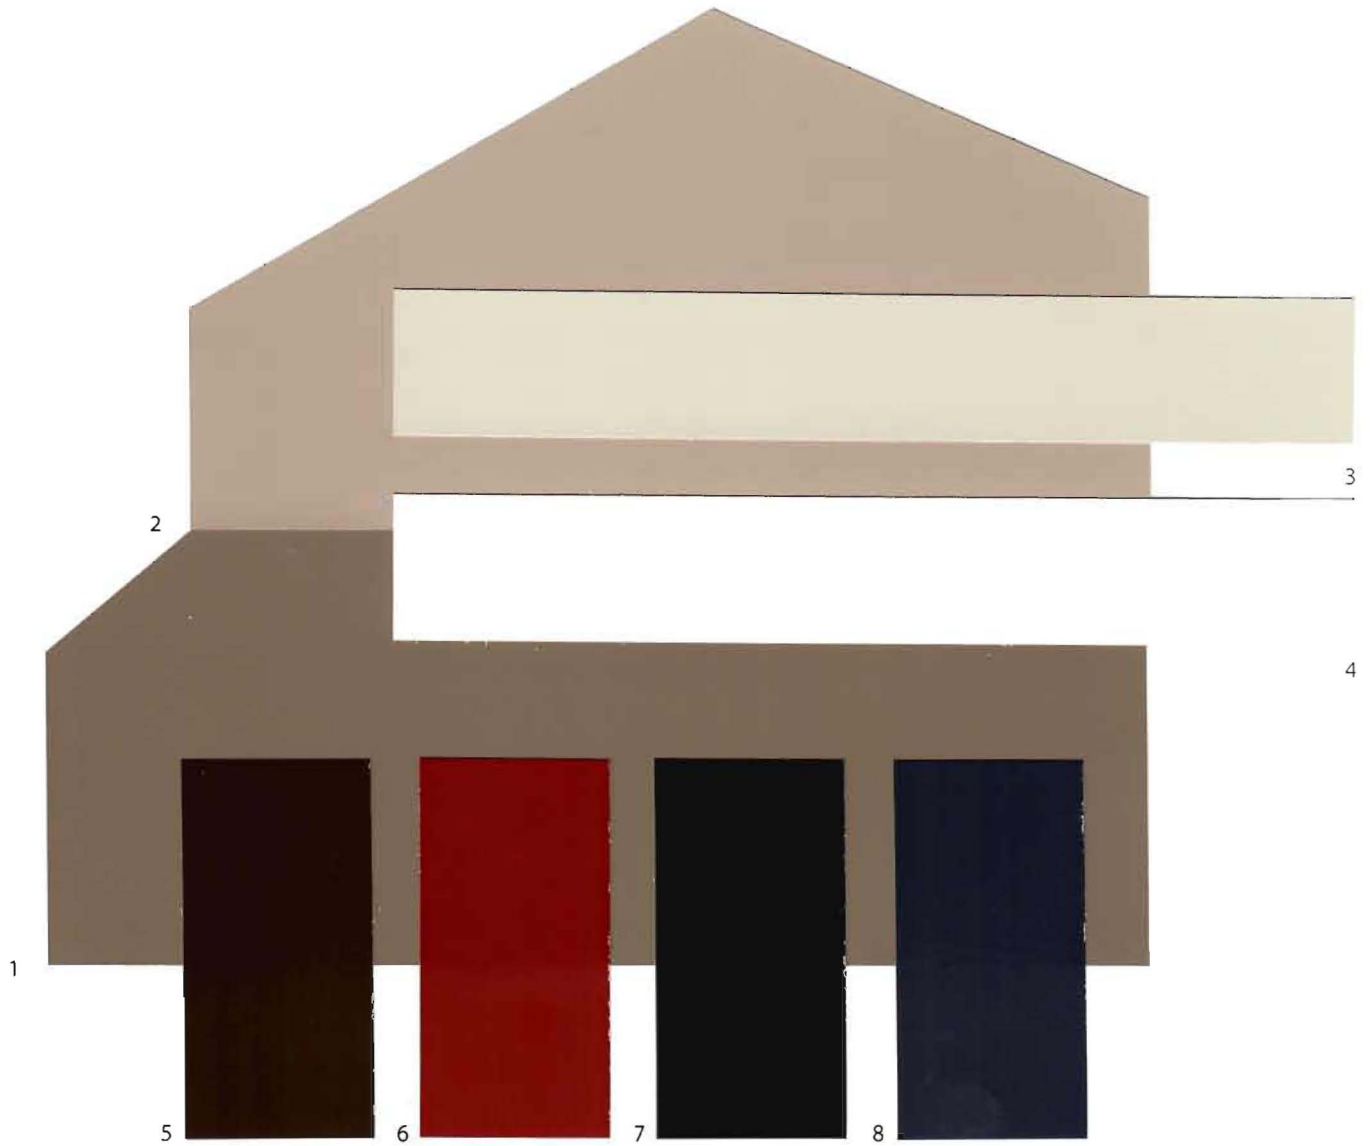

Option 12

1	Body 1	SW 7039 Virtual Taupe
2	Body 2	SW 7038 Tony Taupe
3	Trim 1	SW 7036 Accessible Beige
4	Trim 2	SW 7005 Pure White
5	Front Door & Garage	SW 9183 Dark Clove
6	Front Door & Garage	SW 6328 Fireweed
7	Front Door & Garage	SW 6258 Tricorn Black
8	Front Door & Garage	SW 2739 Charcoal Blue