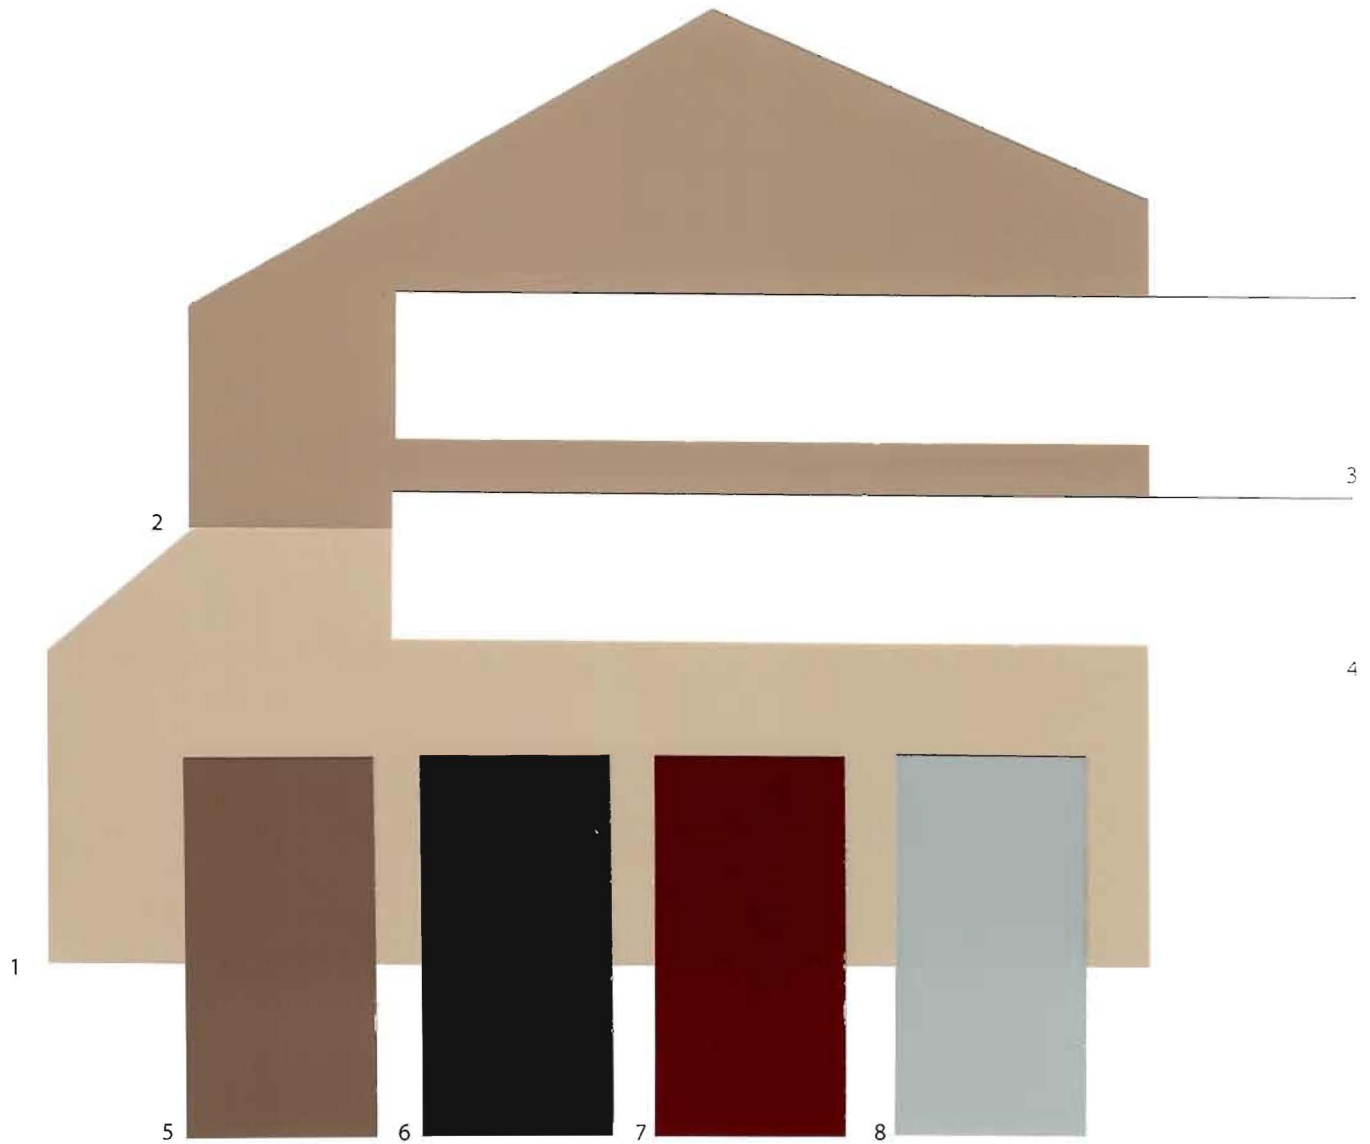

Option 9

1	Body 1	SW 7533 Khaki Shade
2	Body 2	SW 2827 Colonial Revival Stone
3	Trim 1	SW 7012 Creamy
4	Trim 2	SW 7006 Extra White
5	Front Door & Garage	SW 7509 Tiki Hut
6	Front Door & Garage	SW 6258 Tricorn Black
7	Front Door & Garage	SW 2802 Rookwood Red
8	Front Door & Garage	SW 7616 Breezy