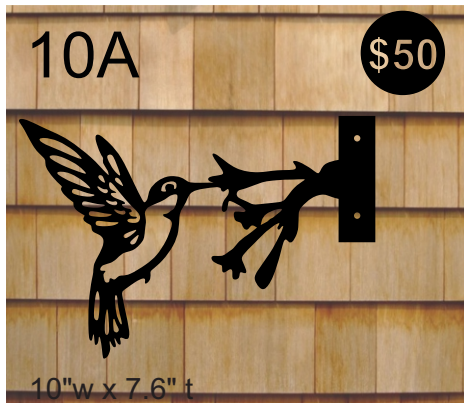

Bird Branch - Screw-in

Approximate sizing of branch only, does not include bracket

Prices subject to change, price as of April 2023

Price per each plus taxes. Includes powder coating. Made from 14 gauge steel.

Bundle and wholesale pricing available, please contact

CUSTOM METAL ART
519-228-8553
hurmetaldesign@gmail.com

297 Victoria Drive
Centralia Ont. N0M1K0
www.hurmetaldesign.com