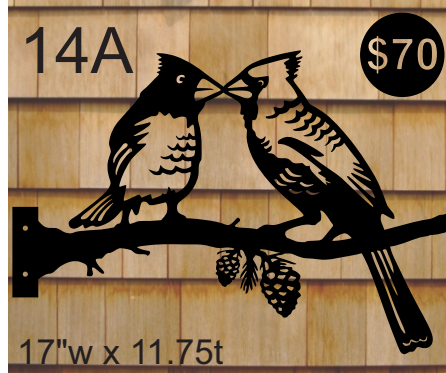

Bird Branch - Screw-in

Approximate sizing of branch only, does not include bracket

Prices subject to change, price as of April 2023

Price per each plus taxes. Includes powder coating. Made from 14 gauge steel.

Bundle and wholesale pricing available, please contact

CUSTOM METAL ART
519-228-8553
hurmetaldesign@gmail.com

297 Victoria Drive
Centralia Ont. N0M1K0
www.hurmetaldesign.com