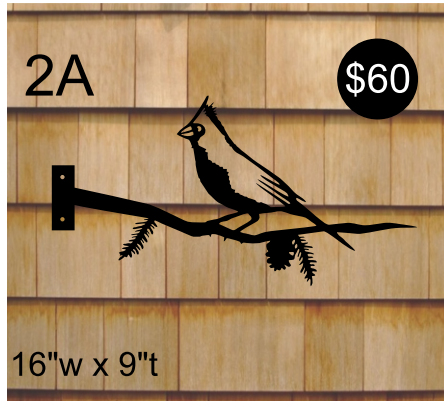

Bird Branch - Screw-in

Approximate sizing of branch only, does not include bracket

Prices subject to change, price as of April 2023

Price per each plus taxes. Includes powder coating. Made from 14 gauge steel.

Bundle and wholesale pricing available, please contact

CUSTOM METAL ART
519-228-8553
hurmetaldesign@gmail.com

297 Victoria Drive
Centralia Ont. N0M1K0
www.hurmetaldesign.com