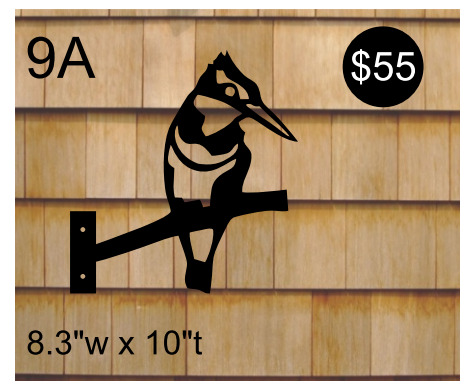

Bird Branch - Screw-in

Approximate sizing of branch only, does not include bracket

Prices subject to change, price as of April 2023

Price per each plus taxes. Includes powder coating. Made from 14 gauge steel.

Bundle and wholesale pricing available, please contact

CUSTOM METAL ART
519-228-8553
hurmetaldesign@gmail.com

297 Victoria Drive
Centralia Ont. N0M1K0
www.hurmetaldesign.com