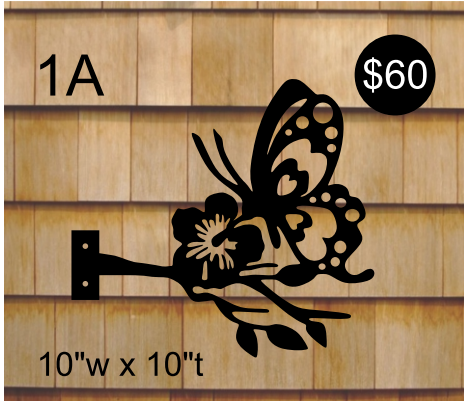

Bird Branch - Screw-in

Approximate sizing of branch only, does not include bracket

Prices subject to change, price as of April 2023

Price per each plus taxes. Includes powder coating. Made from 14 gauge steel.

Bundle and wholesale pricing available, please contact

CUSTOM METAL ART
519-228-8553
hurmetaldesign@gmail.com

297 Victoria Drive
Centralia Ont. N0M1K0
www.hurmetaldesign.com