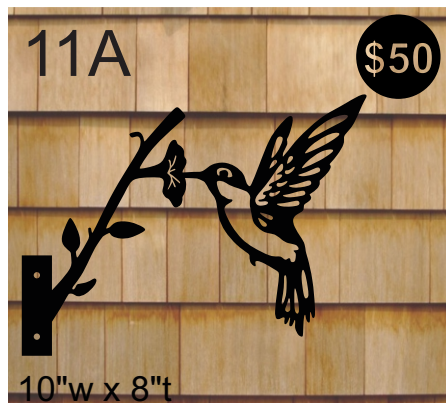

Bird Branch - Screw-in

Approximate sizing of branch only, does not include bracket

Prices subject to change, price as of April 2023

Price per each plus taxes. Includes powder coating. Made from 14 gauge steel.

Bundle and wholesale pricing available, please contact

CUSTOM METAL ART
519-228-8553
hurmetaldesign@gmail.com

297 Victoria Drive
Centralia Ont. N0M1K0
www.hurmetaldesign.com