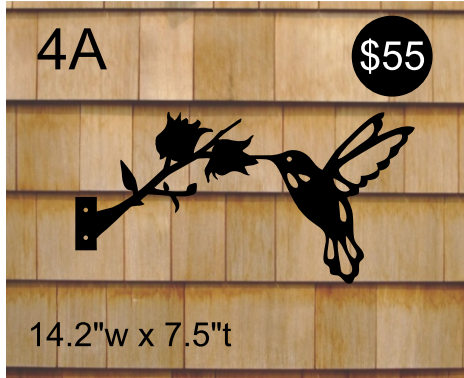

Bird Branch - Screw-in

Approximate sizing of branch only, does not include bracket

Prices subject to change, price as of April 2023

Price per each plus taxes. Includes powder coating. Made from 14 gauge steel.

Bundle and wholesale pricing available, please contact

CUSTOM METAL ART
519-228-8553
hurmetaldesign@gmail.com

297 Victoria Drive
Centralia Ont. N0M1K0
www.hurmetaldesign.com