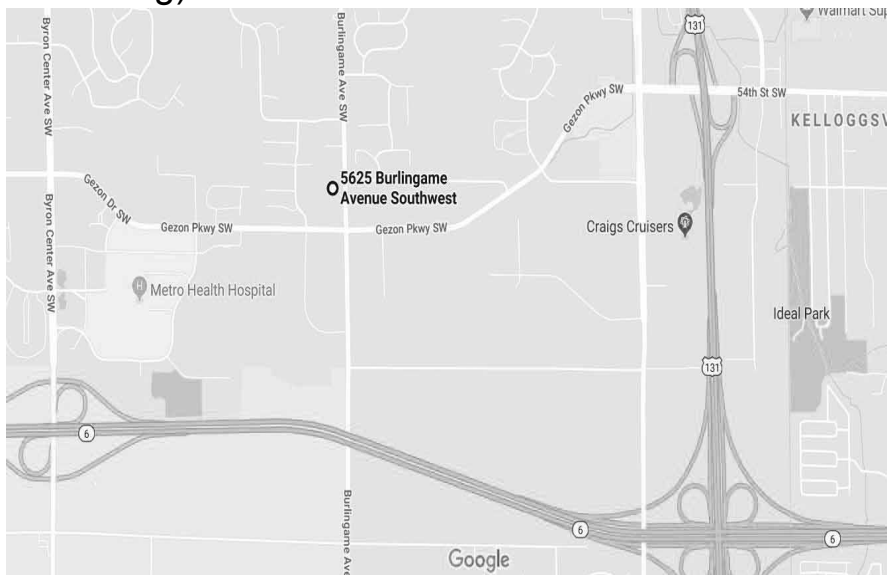

**GRAND RIVER VALLEY RAILROAD CLUB**

# **THE GREATER GRAND RAPIDS** **SPRING 2023 TRAIN SHOW**

**SATURDAY APRIL 15, 2023**

**LOCATION:** HSB, Inc. (Home School Building)

5625 Burlingame Ave SW  
Wyoming, MI (NW corner Gezon  
Pkwy & Burlingame Ave)

**TIME:** 10am to 3pm

**COST:** Adults - \$5, 12 and under  
free

**OPERATING LAYOUTS:**

LEGO Display & Play Area  
Modular Club Layouts  
Lionel / O Scale \* On30 Scale;  
American Flyer / S Scale  
HO Scale \* N Scale

- **OVER 200 VENDOR TABLES \* 70+ VENDORS**
- **THOMAS THE TRAIN PLAY AREA**
- **HUGE LEGO DISPLAY & PLAY AREA**

**Drawing for Lionel “Thomas – The - Train” Set**  
**Free Parking \*Door Prizes\* Food Concessions**