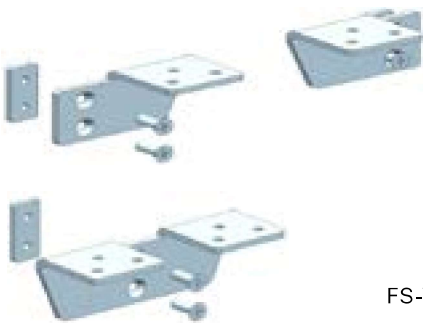

Base Options

SKU	DESCRIPTION
FS-BASE	Base with adjustable glides
FS-BASE-CASTER	Base with lockable casters
FS-BASE-HALF	Half circle base with glides
FS-CLAMP	Clamp 14,18,24 high screens to surface
FS-BG-KIT	Glide foot

FS-BASE

FS-BASE-CASTER

FS-BASE-HALF

FS-CLAMP

FS-BG-KIT

SKU	DESCRIPTION
FS-WSS	Single Side Support Bracket
FS-WSS-SHARE	Double Side Support Bracket
FS-VPC-3	3" Vertical Post Connector, Set of 2

NOTE: FS-VPC-3 is used when connecting 2 full screens together. Screens that are 24"H - 53"H require (1) FS-VPC-3 per connection. 60"H or higher require (2) FS-VPC-3 per connection.