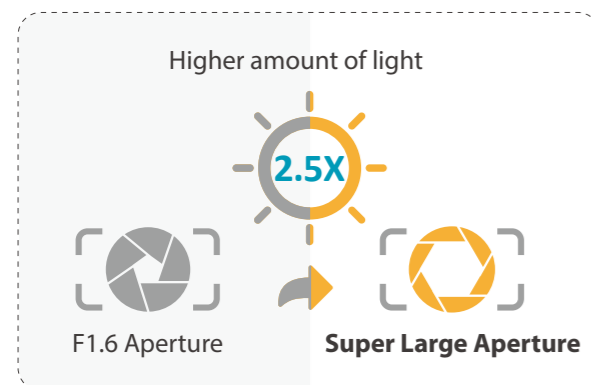

Full-color

Overview

Dahua Technology's full-color camera captures vivid color information even in low-light conditions. It effectively extracts the color features of scenes – be it human, vehicle or details – in places with high crime rate such as a park at night or a dark alley, providing great help to police officers during the evidence obtaining procedure. In addition, the full-color camera can also work with AI functions to further enhance the probability and accuracy of target recognition and feature extraction.

Full-color Key Technologies

Large Aperture Lens

- Max. aperture **F1.0**, **2.5x** light v.s. F1.6