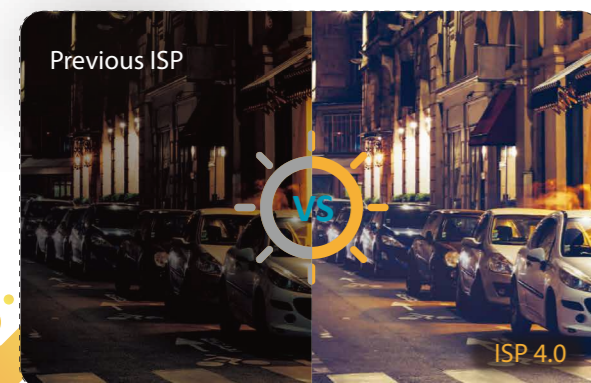

Dahua Technology's full-color camera captures vivid color information even in low-light conditions. It effectively extracts the color features of scenes – be it human, vehicle or details – in places with high crime rate such as a park at night or a dark alley, providing great help to police officers during the evidence obtaining procedure. In addition, the full-color camera can also work with AI functions to further enhance the probability and accuracy of target recognition and feature extraction.

Full-color Key Technologies

Large Aperture Lens

- Max. aperture **F1.0**, **2.5x** light v.s. F1.6

Advanced ISP

- Dahua **ISP 4.0** greatly improves Signal to Noise Ratio and color reproduction

High Performance Sensor

- **30%** photosensitive capacity increase

Warm Light

- Radiance **40%** below EU standards

Full-color Effect Contrast

Dahua full-color camera present a more vivid, color image in the dark, thus capable of 24/7 color monitoring that can accurately identify vehicle and objects in low light conditions.

Features

24/7 Color Monitoring

Presents colored images and captures clear detail of human and vehicle in low light conditions
Significantly increases probability of collecting valid human, vehicle, and event evidence through brighter monitoring