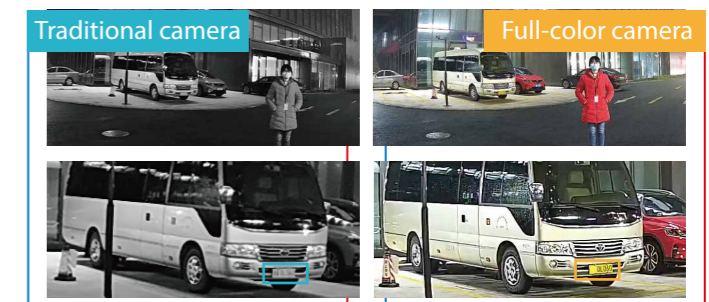

Dahua Technology's full-color camera captures vivid color information even in low-light conditions. It effectively extracts the color features of scenes – be it human, vehicle or details – in places with high crime rate such as a park at night or a dark alley, providing great help to police officers during the evidence obtaining procedure. In addition, the full-color camera can also work with AI functions to further enhance the probability and accuracy of target recognition and feature extraction.

- **30%** photosensitive capacity increase

Warm Light

- Radiance **40%** below EU standards

Full-color Effect Contrast

Dahua full-color camera present a more vivid, color image in the dark, thus capable of 24/7 color monitoring that can accurately identify vehicle and objects in low light conditions.

Features

24/7 Color Monitoring

Presents colored images and captures clear detail of human and vehicle in low light conditions
Significantly increases probability of collecting valid human, vehicle, and event evidence through brighter monitoring

Up to 98% AI Accuracy at Night

Supports integration with recorder to achieve AI search and improve retrieval efficiency
Filters false alarms and allows human and vehicle classification to focus only on target of interest