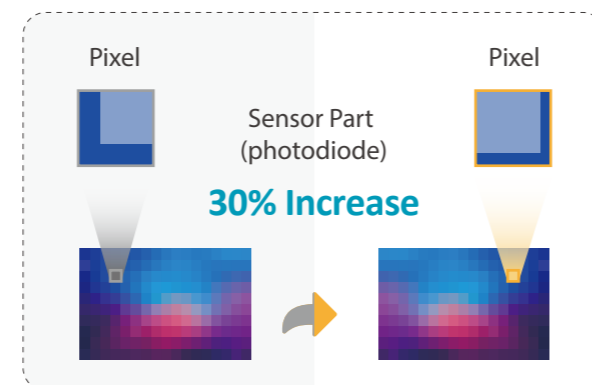

Dahua Technology's full-color camera captures vivid color information even in low-light conditions. It effectively extracts the color features of scenes – be it human, vehicle or details – in places with high crime rate such as a park at night or a dark alley, providing great help to police officers during the evidence obtaining procedure. In addition, the full-color camera can also work with AI functions to further enhance the probability and accuracy of target recognition and feature extraction.

Full-color Key Technologies

Large Aperture Lens

- Max. aperture **F1.0**, **2.5x** light v.s. F1.6

Advanced ISP

- Dahua **ISP 4.0** greatly improves Signal to Noise Ratio and color reproduction

High Performance Sensor

- **30%** photosensitive capacity increase

Warm Light

- Radiance **40%** below EU standards

Full-color Effect Contrast

Dahua full-color camera present a more vivid, color image in the dark, thus capable of 24/7 color monitoring that can accurately identify vehicle and objects in low light conditions.