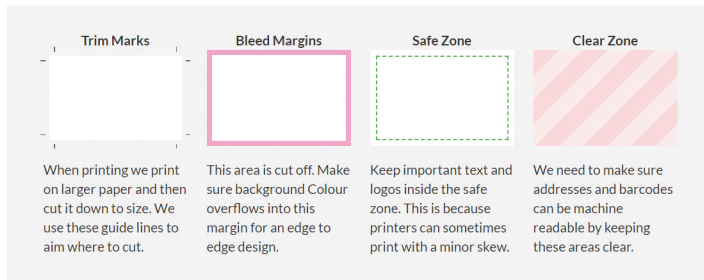

US 4" x 6" POSTCARD

SAFE ZONE (3" 3/4 x 5" 3/4)

0.24 INCHES
(0.6 CM)

**TEMPLATE DIMENSIONS =
4.24 X 6.24 Inches**

TRIM AND BLEED

TRIM AND BLEED

US 4" x 6" POSTCARD

INDICIA

1.57 INCHES
(4 CM)

2.64 INCHES (6.71 CM)

2.93 INCHES
(7.44 CM)

0.24 INCHES
(0.6 CM)

4.13 INCHES (10.49 CM)

SAFE ZONE
(3" 3/4 x 5" 3/4)

ADDRESS BOX

TEMPLATE DIMENSIONS =
4.24 X 6.24 Inches