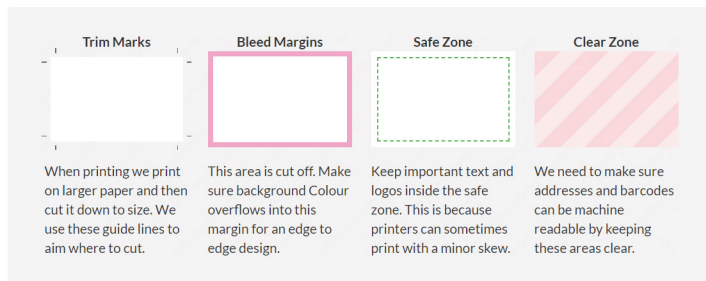

0.24 INCHES
(0.6 CM)

US 6" x 11" POSTCARD

SAFE ZONE
(10 3/4 X 5 3/4 INCHES)

TEMPLATE DIMENSIONS = 11.24 X 6.24 INCHES

0.24 INCHES
(0.6 CM)

INDICIA AREA

1.57 INCHES
(4 CM)

2.64 INCHES
(6.71 CM)

US 6" x 11" POSTCARD

SAFE ZONE
(10 3/4 X 5 3/4 INCHES)

4.13 INCHES (10.49 CM)

3.14 INCHES
(7.97 CM)

ADDRESS BOX

TEMPLATE DIMENSIONS = 11.24 X 6.24 INCHES