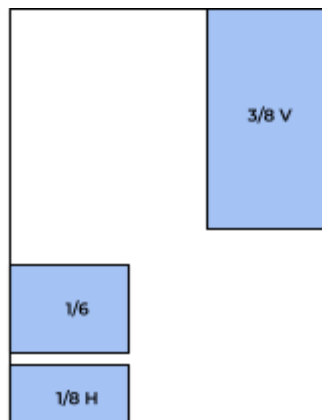

CPdesignNM Print AD Pricing

Double Page - \$160
(4-Color or BW)

Full Page - \$100
(4-Color or BW)

Half Page - \$80
(4-Color or BW)

1/4 Page - \$60
(4-Color or BW)

1/3 Page - \$60
(4-Color or BW)

1/6 ad - \$40
1/8 ad - \$40
3/8 V ad - \$40
(4-Color or BW)

1/8 ad - \$40
3/8 - \$40
(4-Color or BW)